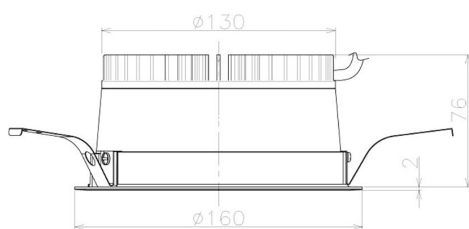

Item no. DD098-2560MB8530L

Series Name: Φ 150 Spark (Swallow Cone)

Installation	Recessed mount
Type	
Fixture wattage	23W
Beam angle	57 deg
Color Temp.	3000K
CRI	Ra>85
Luminous	2302 lm
Body	Die-cast aluminum alloy
Body finish	N/A
Trim finish	Black
Reflector finish	Mirror
IP Rate	IP20
Light source	COB module
Input Voltage	AC220~240V
Dimming Type	Non-Dimmable
Certificate	CE, CCC
Cut Hole	150mm

Height (Weight)	
65.3W	127 (1.4kg)
48.5W	127 (1.4kg)
44.3W	108 (1.2kg)
33.8W	108 (1.2kg)
30.3W	108 (1.2kg)
23.0W	78 (0.9kg)