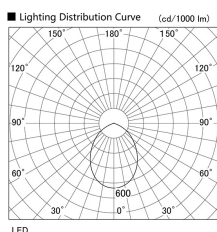

Item no. DD098-2560MB8530L

Series Name: Φ 150 Spark (Swallow Cone)

Installation	Recessed mount
Type	
Fixture wattage	23W
Beam angle	57 deg
Color Temp.	3000K
CRI	Ra>85
Luminous	2302 lm
Body	Die-cast aluminum alloy
Body finish	N/A
Trim finish	Black
Reflector finish	Mirror
IP Rate	IP20
Light source	COB module
Input Voltage	AC220~240V
Dimming Type	Non-Dimmable
Certificate	CE, CCC
Cut Hole	150mm

Height (Weight)	
65.3W	127 (1.4kg)
48.5W	127 (1.4kg)
44.3W	108 (1.2kg)
33.8W	108 (1.2kg)
30.3W	108 (1.2kg)
23.0W	78 (0.9kg)