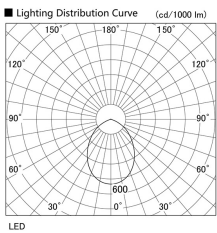

Item no. DD098-2560MB8530L

Series Name: Φ 150 Spark (Swallow Cone)

Installation	Recessed mount
Type	Φ 150 Spark (Swallow Cone)
Fixture wattage	23W
Beam angle	57 deg
Color Temp.	3000K
CRI	Ra>85
Luminous	2302 lm
Body	Die-cast aluminum alloy
Body finish	N/A
Trim finish	Black
Reflector finish	Mirror
IP Rate	IP20
Light source	COB module
Input Voltage	AC220~240V
Dimming Type	Non-Dimmable
Certificate	CE, CCC
Cut Hole	150mm

Height (Weight)	
65.3W	127 (1.4kg)
48.5W	127 (1.4kg)
44.3W	108 (1.2kg)
33.8W	108 (1.2kg)
30.3W	108 (1.2kg)
23.0W	78 (0.9kg)