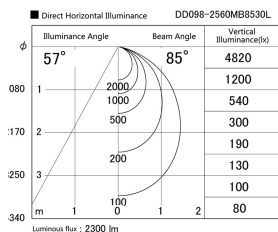

Item no. DD098-2560MB8530L

Series Name: Φ 150 Spark (Swallow Cone)

Installation	Recessed mount
Type	
Fixture wattage	23W
Beam angle	57 deg
Color Temp.	3000K
CRI	Ra>85
Luminous	2302 lm
Body	Die-cast aluminum alloy
Body finish	N/A
Trim finish	Black
Reflector finish	Mirror
IP Rate	IP20
Light source	COB module
Input Voltage	AC220~240V
Dimming Type	Non-Dimmable
Certificate	CE, CCC
Cut Hole	150mm

Height (Weight)	
65.3W	127 (1.4kg)
48.5W	127 (1.4kg)
44.3W	108 (1.2kg)
33.8W	108 (1.2kg)
30.3W	108 (1.2kg)
23.0W	78 (0.9kg)