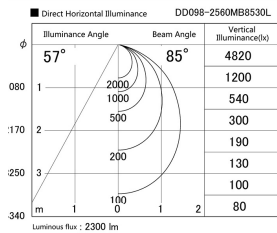

Item no. DD098-2560MB8530L

Series Name: Φ 150 Spark (Swallow Cone)

Installation	Recessed mount
Type	Φ 150 Spark (Swallow Cone)
Fixture wattage	23W
Beam angle	57 deg
Color Temp.	3000K
CRI	Ra>85
Luminous	2302 lm
Body	Die-cast aluminum alloy
Body finish	N/A
Trim finish	Black
Reflector finish	Mirror
IP Rate	IP20
Light source	COB module
Input Voltage	AC220~240V
Dimming Type	Non-Dimmable
Certificate	CE, CCC
Cut Hole	150mm

Height (Weight)	
65.3W	127 (1.4kg)
48.5W	127 (1.4kg)
44.3W	108 (1.2kg)
33.8W	108 (1.2kg)
30.3W	108 (1.2kg)
23.0W	78 (0.9kg)