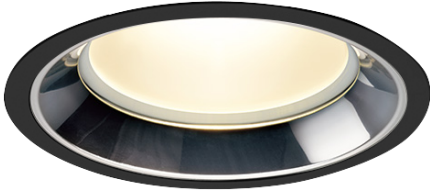

Item no. DD098-2560MB8530L

Series Name: Φ 150 Spark (Swallow Cone)

Installation	Recessed mount
Type	Φ 150 Spark (Swallow Cone)
Fixture wattage	23W
Beam angle	57 deg
Color Temp.	3000K
CRI	Ra>85
Luminous	2302 lm
Body	Die-cast aluminum alloy
Body finish	N/A
Trim finish	Black
Reflector finish	Mirror
IP Rate	IP20
Light source	COB module
Input Voltage	AC220~240V
Dimming Type	Non-Dimmable
Certificate	CE, CCC
Cut Hole	150mm