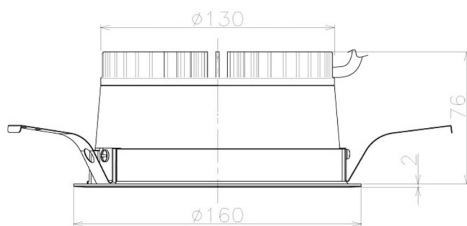

Item no. DD098-2560MB8530L

Series Name: Φ 150 Spark (Swallow Cone)

Installation	Recessed mount
Type	Φ 150 Spark (Swallow Cone)
Fixture wattage	23W
Beam angle	57 deg
Color Temp.	3000K
CRI	Ra>85
Luminous	2302 lm
Body	Die-cast aluminum alloy
Body finish	N/A
Trim finish	Black
Reflector finish	Mirror
IP Rate	IP20
Light source	COB module
Input Voltage	AC220~240V
Dimming Type	Non-Dimmable
Certificate	CE, CCC
Cut Hole	150mm

Height (Weight)	
65.3W	127 (1.4kg)
48.5W	127 (1.4kg)
44.3W	108 (1.2kg)
33.8W	108 (1.2kg)
30.3W	108 (1.2kg)
23.0W	78 (0.9kg)