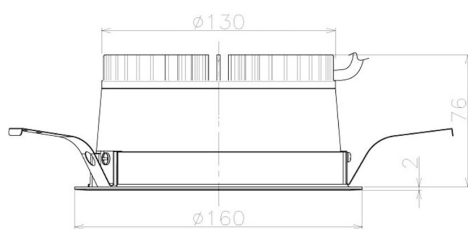

Item no. DD098-2560MB8535L

Series Name: Φ 150 Spark (Swallow Cone)

Installation	Recessed mount
Type	
Fixture wattage	23W
Beam angle	57 deg
Color Temp.	3500K
CRI	Ra>85
Luminous	2348 lm
Body	Die-cast aluminum alloy
Body finish	N/A
Trim finish	Black
Reflector finish	Mirror
IP Rate	IP20
Light source	COB module
Input Voltage	AC220~240V
Dimming Type	Non-Dimmable
Certificate	CE, CCC
Cut Hole	150mm

Height (Weight)	
65.3W	127 (1.4kg)
48.5W	127 (1.4kg)
44.3W	108 (1.2kg)
33.8W	108 (1.2kg)
30.3W	108 (1.2kg)
23.0W	78 (0.9kg)