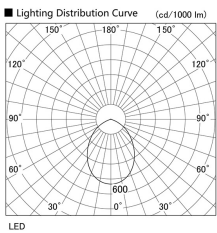

Item no. DD098-2560MB8535L

Series Name:  $\Phi$ 150 Spark (Swallow Cone)

Installation	Recessed mount
Type	$\Phi$ 150 Spark (Swallow Cone)
Fixture wattage	23W
Beam angle	57 deg
Color Temp.	3500K
CRI	Ra>85
Luminous	2348 lm
Body	Die-cast aluminum alloy
Body finish	N/A
Trim finish	Black
Reflector finish	Mirror
IP Rate	IP20
Light source	COB module
Input Voltage	AC220~240V
Dimming Type	Non-Dimmable
Certificate	CE, CCC
Cut Hole	150mm

Height (Weight)	
65.3W	127 (1.4kg)
48.5W	127 (1.4kg)
44.3W	108 (1.2kg)
33.8W	108 (1.2kg)
30.3W	108 (1.2kg)
23.0W	78 (0.9kg)