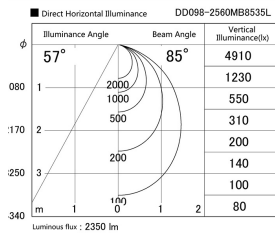

Item no. DD098-2560MB8535L

Series Name: Φ 150 Spark (Swallow Cone)

Installation	Recessed mount
Type	
Fixture wattage	23W
Beam angle	57 deg
Color Temp.	3500K
CRI	Ra>85
Luminous	2348 lm
Body	Die-cast aluminum alloy
Body finish	N/A
Trim finish	Black
Reflector finish	Mirror
IP Rate	IP20
Light source	COB module
Input Voltage	AC220~240V
Dimming Type	Non-Dimmable
Certificate	CE, CCC
Cut Hole	150mm

Height (Weight)	
65.3W	127 (1.4kg)
48.5W	127 (1.4kg)
44.3W	108 (1.2kg)
33.8W	108 (1.2kg)
30.3W	108 (1.2kg)
23.0W	78 (0.9kg)