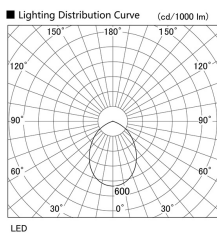

Item no. DD098-2560MB8535L

Series Name: Φ 150 Spark (Swallow Cone)

Installation	Recessed mount
Type	
Fixture wattage	23W
Beam angle	57 deg
Color Temp.	3500K
CRI	Ra>85
Luminous	2348 lm
Body	Die-cast aluminum alloy
Body finish	N/A
Trim finish	Black
Reflector finish	Mirror
IP Rate	IP20
Light source	COB module
Input Voltage	AC220~240V
Dimming Type	Non-Dimmable
Certificate	CE, CCC
Cut Hole	150mm

Height (Weight)	
65.3W	127 (1.4kg)
48.5W	127 (1.4kg)
44.3W	108 (1.2kg)
33.8W	108 (1.2kg)
30.3W	108 (1.2kg)
23.0W	78 (0.9kg)