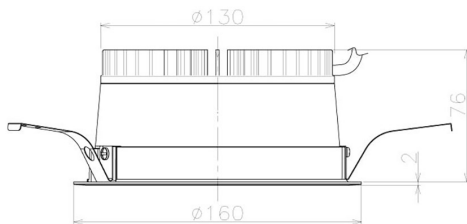

Item no. DD098-2560MB8535L

Series Name:  $\Phi$ 150 Spark (Swallow Cone)

Installation	Recessed mount
Type	$\Phi$ 150 Spark (Swallow Cone)
Fixture wattage	23W
Beam angle	57 deg
Color Temp.	3500K
CRI	Ra>85
Luminous	2348 lm
Body	Die-cast aluminum alloy
Body finish	N/A
Trim finish	Black
Reflector finish	Mirror
IP Rate	IP20
Light source	COB module
Input Voltage	AC220~240V
Dimming Type	Non-Dimmable
Certificate	CE, CCC
Cut Hole	150mm

Height (Weight)	
65.3W	127 (1.4kg)
48.5W	127 (1.4kg)
44.3W	108 (1.2kg)
33.8W	108 (1.2kg)
30.3W	108 (1.2kg)
23.0W	78 (0.9kg)