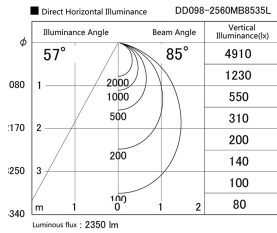

Item no. DD098-2560MB8535L

Series Name:  $\Phi$ 150 Spark (Swallow Cone)

Installation	Recessed mount
Type	$\Phi$ 150 Spark (Swallow Cone)
Fixture wattage	23W
Beam angle	57 deg
Color Temp.	3500K
CRI	Ra>85
Luminous	2348 lm
Body	Die-cast aluminum alloy
Body finish	N/A
Trim finish	Black
Reflector finish	Mirror
IP Rate	IP20
Light source	COB module
Input Voltage	AC220~240V
Dimming Type	Non-Dimmable
Certificate	CE, CCC
Cut Hole	150mm

Height (Weight)	
65.3W	127 (1.4kg)
48.5W	127 (1.4kg)
44.3W	108 (1.2kg)
33.8W	108 (1.2kg)
30.3W	108 (1.2kg)
23.0W	78 (0.9kg)