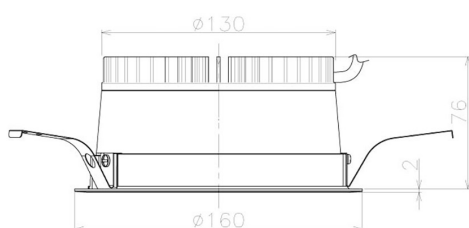

Item no. DD098-2560MB8540L

Series Name: Φ 150 Spark (Swallow Cone)

| | |
|------------------|-------------------------|
| Installation | Recessed mount |
| Type | |
| Fixture wattage | 23W |
| Beam angle | 57 deg |
| Color Temp. | 4000K |
| CRI | Ra>85 |
| Luminous | 2371 lm |
| Body | Die-cast aluminum alloy |
| Body finish | N/A |
| Trim finish | Black |
| Reflector finish | Mirror |
| IP Rate | IP20 |
| Light source | COB module |
| Input Voltage | AC220~240V |
| Dimming Type | Non-Dimmable |
| Certificate | CE, CCC |
| Cut Hole | 150mm |

| Height (Weight) | |
|-----------------|-------------|
| 65.3W | 127 (1.4kg) |
| 48.5W | 127 (1.4kg) |
| 44.3W | 108 (1.2kg) |
| 33.8W | 108 (1.2kg) |
| 30.3W | 108 (1.2kg) |
| 23.0W | 78 (0.9kg) |