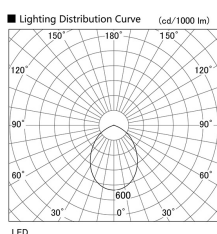

Item no. DD098-2560MB8540L

Series Name: Φ 150 Spark (Swallow Cone)

| | |
|------------------|-------------------------|
| Installation | Recessed mount |
| Type | |
| Fixture wattage | 23W |
| Beam angle | 57 deg |
| Color Temp. | 4000K |
| CRI | Ra>85 |
| Luminous | 2371 lm |
| Body | Die-cast aluminum alloy |
| Body finish | N/A |
| Trim finish | Black |
| Reflector finish | Mirror |
| IP Rate | IP20 |
| Light source | COB module |
| Input Voltage | AC220~240V |
| Dimming Type | Non-Dimmable |
| Certificate | CE, CCC |
| Cut Hole | 150mm |

| Height (Weight) | |
|-----------------|-------------|
| 65.3W | 127 (1.4kg) |
| 48.5W | 127 (1.4kg) |
| 44.3W | 108 (1.2kg) |
| 33.8W | 108 (1.2kg) |
| 30.3W | 108 (1.2kg) |
| 23.0W | 78 (0.9kg) |