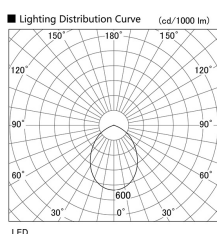

Item no. DD098-2560MB8540L

Series Name:  $\Phi$ 150 Spark (Swallow Cone)

Installation	Recessed mount
Type	$\Phi$ 150 Spark (Swallow Cone)
Fixture wattage	23W
Beam angle	57 deg
Color Temp.	4000K
CRI	Ra>85
Luminous	2371 lm
Body	Die-cast aluminum alloy
Body finish	N/A
Trim finish	Black
Reflector finish	Mirror
IP Rate	IP20
Light source	COB module
Input Voltage	AC220~240V
Dimming Type	Non-Dimmable
Certificate	CE, CCC
Cut Hole	150mm

Height (Weight)	
65.3W	127 (1.4kg)
48.5W	127 (1.4kg)
44.3W	108 (1.2kg)
33.8W	108 (1.2kg)
30.3W	108 (1.2kg)
23.0W	78 (0.9kg)