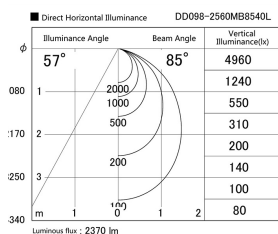

Item no. DD098-2560MB8540L

Series Name:  $\Phi$ 150 Spark (Swallow Cone)

Installation	Recessed mount
Type	$\Phi$ 150 Spark (Swallow Cone)
Fixture wattage	23W
Beam angle	57 deg
Color Temp.	4000K
CRI	Ra>85
Luminous	2371 lm
Body	Die-cast aluminum alloy
Body finish	N/A
Trim finish	Black
Reflector finish	Mirror
IP Rate	IP20
Light source	COB module
Input Voltage	AC220~240V
Dimming Type	Non-Dimmable
Certificate	CE, CCC
Cut Hole	150mm

Height (Weight)	
65.3W	127 (1.4kg)
48.5W	127 (1.4kg)
44.3W	108 (1.2kg)
33.8W	108 (1.2kg)
30.3W	108 (1.2kg)
23.0W	78 (0.9kg)