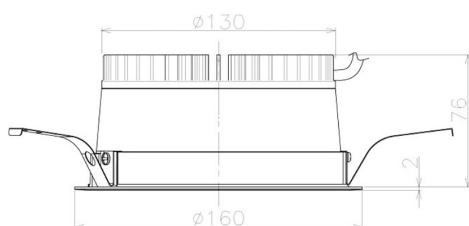

Item no. DD098-2560MB8540L

Series Name:  $\Phi$ 150 Spark (Swallow Cone)

Installation	Recessed mount
Type	$\Phi$ 150 Spark (Swallow Cone)
Fixture wattage	23W
Beam angle	57 deg
Color Temp.	4000K
CRI	Ra>85
Luminous	2371 lm
Body	Die-cast aluminum alloy
Body finish	N/A
Trim finish	Black
Reflector finish	Mirror
IP Rate	IP20
Light source	COB module
Input Voltage	AC220~240V
Dimming Type	Non-Dimmable
Certificate	CE, CCC
Cut Hole	150mm

Height (Weight)	
65.3W	127 (1.4kg)
48.5W	127 (1.4kg)
44.3W	108 (1.2kg)
33.8W	108 (1.2kg)
30.3W	108 (1.2kg)
23.0W	78 (0.9kg)