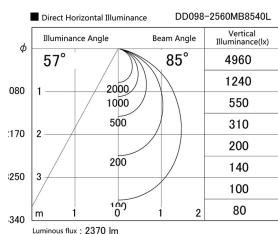

Item no. DD098-2560MB8540L

Series Name: Φ 150 Spark (Swallow Cone)

| | |
|------------------|-------------------------|
| Installation | Recessed mount |
| Type | |
| Fixture wattage | 23W |
| Beam angle | 57 deg |
| Color Temp. | 4000K |
| CRI | Ra>85 |
| Luminous | 2371 lm |
| Body | Die-cast aluminum alloy |
| Body finish | N/A |
| Trim finish | Black |
| Reflector finish | Mirror |
| IP Rate | IP20 |
| Light source | COB module |
| Input Voltage | AC220~240V |
| Dimming Type | Non-Dimmable |
| Certificate | CE, CCC |
| Cut Hole | 150mm |

| Height (Weight) | |
|-----------------|-------------|
| 65.3W | 127 (1.4kg) |
| 48.5W | 127 (1.4kg) |
| 44.3W | 108 (1.2kg) |
| 33.8W | 108 (1.2kg) |
| 30.3W | 108 (1.2kg) |
| 23.0W | 78 (0.9kg) |