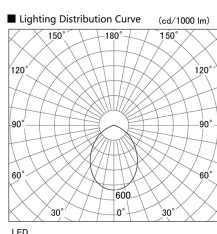

Item no. DD098-2560MB9027L

Series Name: Φ 150 Spark (Swallow Cone)

Installation	Recessed mount
Type	
Fixture wattage	23W
Beam angle	57 deg
Color Temp.	2700K
CRI	Ra>90
Luminous	2009 lm
Body	Die-cast aluminum alloy
Body finish	N/A
Trim finish	Black
Reflector finish	Mirror
IP Rate	IP20
Light source	COB module
Input Voltage	AC220~240V
Dimming Type	Non-Dimmable
Certificate	CE, CCC
Cut Hole	150mm

Height (Weight)	
65.3W	127 (1.4kg)
48.5W	127 (1.4kg)
44.3W	108 (1.2kg)
33.8W	108 (1.2kg)
30.3W	108 (1.2kg)
23.0W	78 (0.9kg)