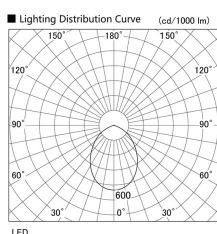

Item no. DD098-2560MB9027L

Series Name: Φ 150 Spark (Swallow Cone)

Installation	Recessed mount
Type	Φ 150 Spark (Swallow Cone)
Fixture wattage	23W
Beam angle	57 deg
Color Temp.	2700K
CRI	Ra>90
Luminous	2009 lm
Body	Die-cast aluminum alloy
Body finish	N/A
Trim finish	Black
Reflector finish	Mirror
IP Rate	IP20
Light source	COB module
Input Voltage	AC220~240V
Dimming Type	Non-Dimmable
Certificate	CE, CCC
Cut Hole	150mm

Height (Weight)	
65.3W	127 (1.4kg)
48.5W	127 (1.4kg)
44.3W	108 (1.2kg)
33.8W	108 (1.2kg)
30.3W	108 (1.2kg)
23.0W	78 (0.9kg)