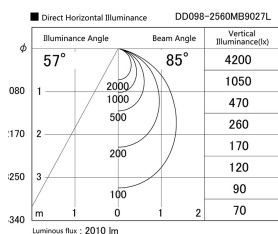

Item no. DD098-2560MB9027L

Series Name: Φ 150 Spark (Swallow Cone)

Installation	Recessed mount
Type	Φ 150 Spark (Swallow Cone)
Fixture wattage	23W
Beam angle	57 deg
Color Temp.	2700K
CRI	Ra>90
Luminous	2009 lm
Body	Die-cast aluminum alloy
Body finish	N/A
Trim finish	Black
Reflector finish	Mirror
IP Rate	IP20
Light source	COB module
Input Voltage	AC220~240V
Dimming Type	Non-Dimmable
Certificate	CE, CCC
Cut Hole	150mm

Height (Weight)	
65.3W	127 (1.4kg)
48.5W	127 (1.4kg)
44.3W	108 (1.2kg)
33.8W	108 (1.2kg)
30.3W	108 (1.2kg)
23.0W	78 (0.9kg)