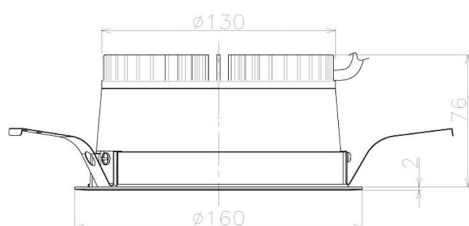

Item no. DD098-2560MB9027L

Series Name: Φ 150 Spark (Swallow Cone)

Installation	Recessed mount
Type	Φ 150 Spark (Swallow Cone)
Fixture wattage	23W
Beam angle	57 deg
Color Temp.	2700K
CRI	Ra>90
Luminous	2009 lm
Body	Die-cast aluminum alloy
Body finish	N/A
Trim finish	Black
Reflector finish	Mirror
IP Rate	IP20
Light source	COB module
Input Voltage	AC220~240V
Dimming Type	Non-Dimmable
Certificate	CE, CCC
Cut Hole	150mm

Height (Weight)	
65.3W	127 (1.4kg)
48.5W	127 (1.4kg)
44.3W	108 (1.2kg)
33.8W	108 (1.2kg)
30.3W	108 (1.2kg)
23.0W	78 (0.9kg)