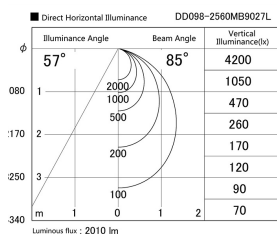

Item no. DD098-2560MB9027L

Series Name: Φ 150 Spark (Swallow Cone)

Installation	Recessed mount
Type	
Fixture wattage	23W
Beam angle	57 deg
Color Temp.	2700K
CRI	Ra>90
Luminous	2009 lm
Body	Die-cast aluminum alloy
Body finish	N/A
Trim finish	Black
Reflector finish	Mirror
IP Rate	IP20
Light source	COB module
Input Voltage	AC220~240V
Dimming Type	Non-Dimmable
Certificate	CE, CCC
Cut Hole	150mm

Height (Weight)	
65.3W	127 (1.4kg)
48.5W	127 (1.4kg)
44.3W	108 (1.2kg)
33.8W	108 (1.2kg)
30.3W	108 (1.2kg)
23.0W	78 (0.9kg)