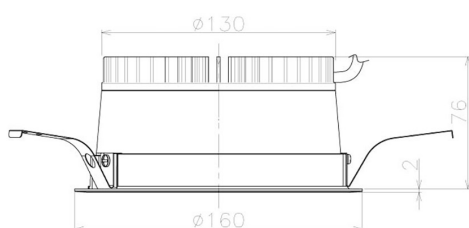

Item no. DD098-2560MB9027L

Series Name: Φ 150 Spark (Swallow Cone)

Installation	Recessed mount
Type	
Fixture wattage	23W
Beam angle	57 deg
Color Temp.	2700K
CRI	Ra>90
Luminous	2009 lm
Body	Die-cast aluminum alloy
Body finish	N/A
Trim finish	Black
Reflector finish	Mirror
IP Rate	IP20
Light source	COB module
Input Voltage	AC220~240V
Dimming Type	Non-Dimmable
Certificate	CE, CCC
Cut Hole	150mm

Height (Weight)	
65.3W	127 (1.4kg)
48.5W	127 (1.4kg)
44.3W	108 (1.2kg)
33.8W	108 (1.2kg)
30.3W	108 (1.2kg)
23.0W	78 (0.9kg)