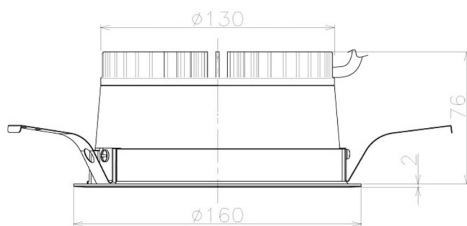

Item no. DD098-2560MB9030L

Series Name: Φ 150 Spark (Swallow Cone)

Installation	Recessed mount
Type	Φ 150 Spark (Swallow Cone)
Fixture wattage	23W
Beam angle	57 deg
Color Temp.	3000K
CRI	Ra>90
Luminous	2093 lm
Body	Die-cast aluminum alloy
Body finish	N/A
Trim finish	Black
Reflector finish	Mirror
IP Rate	IP20
Light source	COB module
Input Voltage	AC220~240V
Dimming Type	Non-Dimmable
Certificate	CE, CCC
Cut Hole	150mm

Height (Weight)	
65.3W	127 (1.4kg)
48.5W	127 (1.4kg)
44.3W	108 (1.2kg)
33.8W	108 (1.2kg)
30.3W	108 (1.2kg)
23.0W	78 (0.9kg)