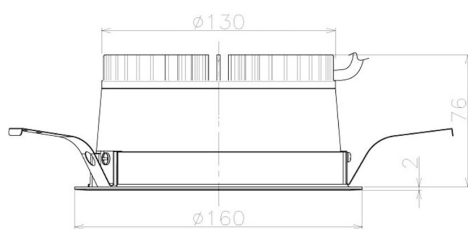

Item no. DD098-2560MB9030L

Series Name: Φ 150 Spark (Swallow Cone)

Installation	Recessed mount
Type	
Fixture wattage	23W
Beam angle	57 deg
Color Temp.	3000K
CRI	Ra>90
Luminous	2093 lm
Body	Die-cast aluminum alloy
Body finish	N/A
Trim finish	Black
Reflector finish	Mirror
IP Rate	IP20
Light source	COB module
Input Voltage	AC220~240V
Dimming Type	Non-Dimmable
Certificate	CE, CCC
Cut Hole	150mm

Height (Weight)	
65.3W	127 (1.4kg)
48.5W	127 (1.4kg)
44.3W	108 (1.2kg)
33.8W	108 (1.2kg)
30.3W	108 (1.2kg)
23.0W	78 (0.9kg)