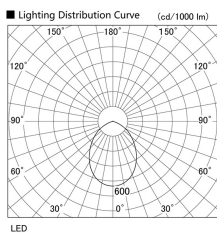

Item no. DD098-2560MB9030L

Series Name: Φ 150 Spark (Swallow Cone)

Installation	Recessed mount
Type	
Fixture wattage	23W
Beam angle	57 deg
Color Temp.	3000K
CRI	Ra>90
Luminous	2093 lm
Body	Die-cast aluminum alloy
Body finish	N/A
Trim finish	Black
Reflector finish	Mirror
IP Rate	IP20
Light source	COB module
Input Voltage	AC220~240V
Dimming Type	Non-Dimmable
Certificate	CE, CCC
Cut Hole	150mm

Height (Weight)	
65.3W	127 (1.4kg)
48.5W	127 (1.4kg)
44.3W	108 (1.2kg)
33.8W	108 (1.2kg)
30.3W	108 (1.2kg)
23.0W	78 (0.9kg)