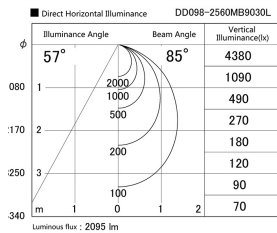

Item no. DD098-2560MB9030L

Series Name: Φ 150 Spark (Swallow Cone)

Installation	Recessed mount
Type	Φ 150 Spark (Swallow Cone)
Fixture wattage	23W
Beam angle	57 deg
Color Temp.	3000K
CRI	Ra>90
Luminous	2093 lm
Body	Die-cast aluminum alloy
Body finish	N/A
Trim finish	Black
Reflector finish	Mirror
IP Rate	IP20
Light source	COB module
Input Voltage	AC220~240V
Dimming Type	Non-Dimmable
Certificate	CE, CCC
Cut Hole	150mm

Height (Weight)	
65.3W	127 (1.4kg)
48.5W	127 (1.4kg)
44.3W	108 (1.2kg)
33.8W	108 (1.2kg)
30.3W	108 (1.2kg)
23.0W	78 (0.9kg)