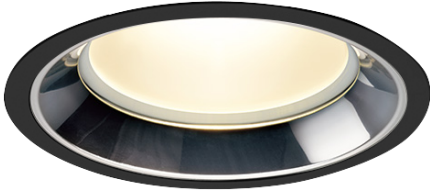

Item no. DD098-2560MB9030L

Series Name: Φ 150 Spark (Swallow Cone)

Installation	Recessed mount
Type	Φ 150 Spark (Swallow Cone)
Fixture wattage	23W
Beam angle	57 deg
Color Temp.	3000K
CRI	Ra>90
Luminous	2093 lm
Body	Die-cast aluminum alloy
Body finish	N/A
Trim finish	Black
Reflector finish	Mirror
IP Rate	IP20
Light source	COB module
Input Voltage	AC220~240V
Dimming Type	Non-Dimmable
Certificate	CE, CCC
Cut Hole	150mm