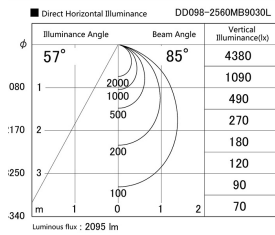

Item no. DD098-2560MB9030L

Series Name: Φ 150 Spark (Swallow Cone)

Installation	Recessed mount
Type	
Fixture wattage	23W
Beam angle	57 deg
Color Temp.	3000K
CRI	Ra>90
Luminous	2093 lm
Body	Die-cast aluminum alloy
Body finish	N/A
Trim finish	Black
Reflector finish	Mirror
IP Rate	IP20
Light source	COB module
Input Voltage	AC220~240V
Dimming Type	Non-Dimmable
Certificate	CE, CCC
Cut Hole	150mm

Height (Weight)	
65.3W	127 (1.4kg)
48.5W	127 (1.4kg)
44.3W	108 (1.2kg)
33.8W	108 (1.2kg)
30.3W	108 (1.2kg)
23.0W	78 (0.9kg)