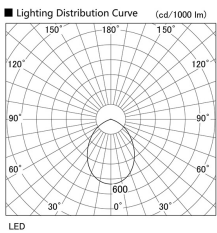

Item no. DD098-2560MB9030L

Series Name: Φ 150 Spark (Swallow Cone)

Installation	Recessed mount
Type	Φ 150 Spark (Swallow Cone)
Fixture wattage	23W
Beam angle	57 deg
Color Temp.	3000K
CRI	Ra>90
Luminous	2093 lm
Body	Die-cast aluminum alloy
Body finish	N/A
Trim finish	Black
Reflector finish	Mirror
IP Rate	IP20
Light source	COB module
Input Voltage	AC220~240V
Dimming Type	Non-Dimmable
Certificate	CE, CCC
Cut Hole	150mm

Height (Weight)	
65.3W	127 (1.4kg)
48.5W	127 (1.4kg)
44.3W	108 (1.2kg)
33.8W	108 (1.2kg)
30.3W	108 (1.2kg)
23.0W	78 (0.9kg)