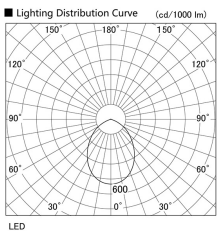

Item no. DD098-2560MB9035L

Series Name: Φ 150 Spark (Swallow Cone)

Installation	Recessed mount
Type	
Fixture wattage	23W
Beam angle	57 deg
Color Temp.	3500K
CRI	Ra>90
Luminous	2135 lm
Body	Die-cast aluminum alloy
Body finish	N/A
Trim finish	Black
Reflector finish	Mirror
IP Rate	IP20
Light source	COB module
Input Voltage	AC220~240V
Dimming Type	Non-Dimmable
Certificate	CE, CCC
Cut Hole	150mm

Height (Weight)	
65.3W	127 (1.4kg)
48.5W	127 (1.4kg)
44.3W	108 (1.2kg)
33.8W	108 (1.2kg)
30.3W	108 (1.2kg)
23.0W	78 (0.9kg)