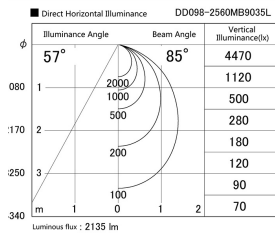

Item no. DD098-2560MB9035L

Series Name: Φ 150 Spark (Swallow Cone)

Installation	Recessed mount
Type	
Fixture wattage	23W
Beam angle	57 deg
Color Temp.	3500K
CRI	Ra>90
Luminous	2135 lm
Body	Die-cast aluminum alloy
Body finish	N/A
Trim finish	Black
Reflector finish	Mirror
IP Rate	IP20
Light source	COB module
Input Voltage	AC220~240V
Dimming Type	Non-Dimmable
Certificate	CE, CCC
Cut Hole	150mm

Height (Weight)	
65.3W	127 (1.4kg)
48.5W	127 (1.4kg)
44.3W	108 (1.2kg)
33.8W	108 (1.2kg)
30.3W	108 (1.2kg)
23.0W	78 (0.9kg)