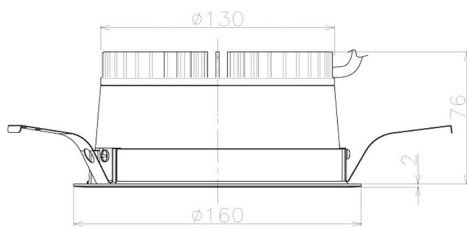

Item no. DD098-2560MB9035L

Series Name: Φ 150 Spark (Swallow Cone)

Installation	Recessed mount
Type	
Fixture wattage	23W
Beam angle	57 deg
Color Temp.	3500K
CRI	Ra>90
Luminous	2135 lm
Body	Die-cast aluminum alloy
Body finish	N/A
Trim finish	Black
Reflector finish	Mirror
IP Rate	IP20
Light source	COB module
Input Voltage	AC220~240V
Dimming Type	Non-Dimmable
Certificate	CE, CCC
Cut Hole	150mm

Height (Weight)	
65.3W	127 (1.4kg)
48.5W	127 (1.4kg)
44.3W	108 (1.2kg)
33.8W	108 (1.2kg)
30.3W	108 (1.2kg)
23.0W	78 (0.9kg)