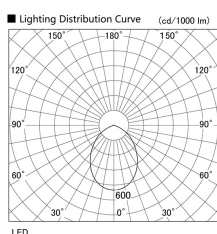

Item no. DD098-2560MB9040L

Series Name:  $\Phi$ 150 Spark (Swallow Cone)

Installation	Recessed mount
Type	
Fixture wattage	23W
Beam angle	57 deg
Color Temp.	4000K
CRI	Ra>90
Luminous	2156 lm
Body	Die-cast aluminum alloy
Body finish	N/A
Trim finish	Black
Reflector finish	Mirror
IP Rate	IP20
Light source	COB module
Input Voltage	AC220~240V
Dimming Type	Non-Dimmable
Certificate	CE, CCC
Cut Hole	150mm

Height (Weight)	
65.3W	127 (1.4kg)
48.5W	127 (1.4kg)
44.3W	108 (1.2kg)
33.8W	108 (1.2kg)
30.3W	108 (1.2kg)
23.0W	78 (0.9kg)