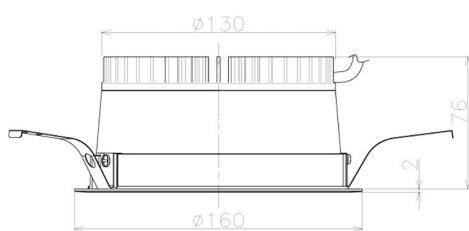

Item no. DD098-2560MB9040L

Series Name:  $\Phi$ 150 Spark (Swallow Cone)

Installation	Recessed mount
Type	
Fixture wattage	23W
Beam angle	57 deg
Color Temp.	4000K
CRI	Ra>90
Luminous	2156 lm
Body	Die-cast aluminum alloy
Body finish	N/A
Trim finish	Black
Reflector finish	Mirror
IP Rate	IP20
Light source	COB module
Input Voltage	AC220~240V
Dimming Type	Non-Dimmable
Certificate	CE, CCC
Cut Hole	150mm

Height (Weight)	
65.3W	127 (1.4kg)
48.5W	127 (1.4kg)
44.3W	108 (1.2kg)
33.8W	108 (1.2kg)
30.3W	108 (1.2kg)
23.0W	78 (0.9kg)