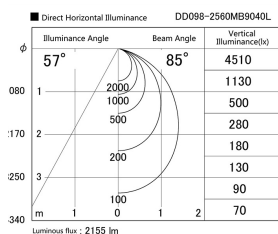

Item no. DD098-2560MB9040L

Series Name:  $\Phi$ 150 Spark (Swallow Cone)

Installation	Recessed mount
Type	
Fixture wattage	23W
Beam angle	57 deg
Color Temp.	4000K
CRI	Ra>90
Luminous	2156 lm
Body	Die-cast aluminum alloy
Body finish	N/A
Trim finish	Black
Reflector finish	Mirror
IP Rate	IP20
Light source	COB module
Input Voltage	AC220~240V
Dimming Type	Non-Dimmable
Certificate	CE, CCC
Cut Hole	150mm

Height (Weight)	
65.3W	127 (1.4kg)
48.5W	127 (1.4kg)
44.3W	108 (1.2kg)
33.8W	108 (1.2kg)
30.3W	108 (1.2kg)
23.0W	78 (0.9kg)