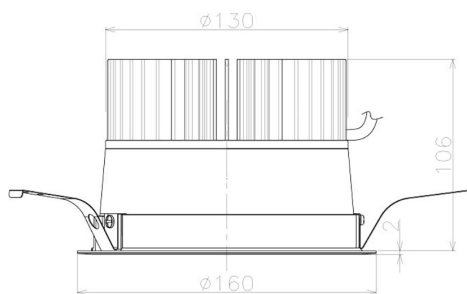

Item no. DD098-3040MB8527L

Series Name:  $\Phi$ 150 Spark (Swallow Cone)

Installation	Recessed mount
Type	
Fixture wattage	30.3W
Beam angle	33 deg
Color Temp.	2700K
CRI	Ra>85
Luminous	3079 lm
Body	Die-cast aluminum alloy
Body finish	N/A
Trim finish	Black
Reflector finish	Mirror
IP Rate	IP20
Light source	COB module
Input Voltage	AC220~240V
Dimming Type	Non-Dimmable
Certificate	CE, CCC
Cut Hole	150mm

Height (Weight)	
65.3W	127 (1.4kg)
48.5W	127 (1.4kg)
44.3W	108 (1.2kg)
33.8W	108 (1.2kg)
30.3W	108 (1.2kg)
23.0W	78 (0.9kg)