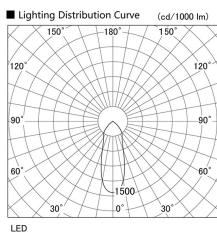

Item no. DD098-3040MB8527L

Series Name:  $\Phi$ 150 Spark (Swallow Cone)

Installation	Recessed mount
Type	
Fixture wattage	30.3W
Beam angle	33 deg
Color Temp.	2700K
CRI	Ra>85
Luminous	3079 lm
Body	Die-cast aluminum alloy
Body finish	N/A
Trim finish	Black
Reflector finish	Mirror
IP Rate	IP20
Light source	COB module
Input Voltage	AC220~240V
Dimming Type	Non-Dimmable
Certificate	CE, CCC
Cut Hole	150mm

Height (Weight)	
65.3W	127 (1.4kg)
48.5W	127 (1.4kg)
44.3W	108 (1.2kg)
33.8W	108 (1.2kg)
30.3W	108 (1.2kg)
23.0W	78 (0.9kg)