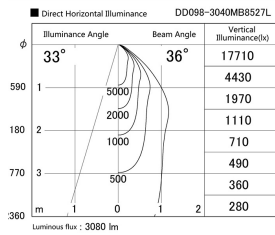

Item no. DD098-3040MB8527L

Series Name:  $\Phi$ 150 Spark (Swallow Cone)

Installation	Recessed mount
Type	
Fixture wattage	30.3W
Beam angle	33 deg
Color Temp.	2700K
CRI	Ra>85
Luminous	3079 lm
Body	Die-cast aluminum alloy
Body finish	N/A
Trim finish	Black
Reflector finish	Mirror
IP Rate	IP20
Light source	COB module
Input Voltage	AC220~240V
Dimming Type	Non-Dimmable
Certificate	CE, CCC
Cut Hole	150mm

Height (Weight)	
65.3W	127 (1.4kg)
48.5W	127 (1.4kg)
44.3W	108 (1.2kg)
33.8W	108 (1.2kg)
30.3W	108 (1.2kg)
23.0W	78 (0.9kg)