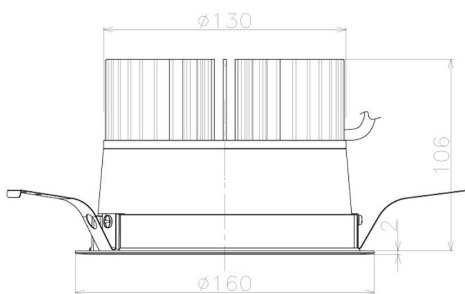

Item no. DD098-3040MB8535L

Series Name: Φ 150 Spark (Swallow Cone)

Installation	Recessed mount
Type	
Fixture wattage	30.3W
Beam angle	33 deg
Color Temp.	3500K
CRI	Ra>85
Luminous	3271 lm
Body	Die-cast aluminum alloy
Body finish	N/A
Trim finish	Black
Reflector finish	Mirror
IP Rate	IP20
Light source	COB module
Input Voltage	AC220~240V
Dimming Type	Non-Dimmable
Certificate	CE, CCC
Cut Hole	150mm

Height (Weight)	
65.3W	127 (1.4kg)
48.5W	127 (1.4kg)
44.3W	108 (1.2kg)
33.8W	108 (1.2kg)
30.3W	108 (1.2kg)
23.0W	78 (0.9kg)