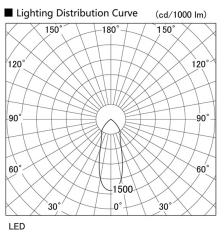

Item no. DD098-3040MB8535L

Series Name: Φ 150 Spark (Swallow Cone)

Installation	Recessed mount
Type	
Fixture wattage	30.3W
Beam angle	33 deg
Color Temp.	3500K
CRI	Ra>85
Luminous	3271 lm
Body	Die-cast aluminum alloy
Body finish	N/A
Trim finish	Black
Reflector finish	Mirror
IP Rate	IP20
Light source	COB module
Input Voltage	AC220~240V
Dimming Type	Non-Dimmable
Certificate	CE, CCC
Cut Hole	150mm

Height (Weight)	
65.3W	127 (1.4kg)
48.5W	127 (1.4kg)
44.3W	108 (1.2kg)
33.8W	108 (1.2kg)
30.3W	108 (1.2kg)
23.0W	78 (0.9kg)