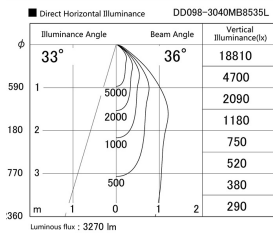

Item no. DD098-3040MB8535L

Series Name: Φ 150 Spark (Swallow Cone)

Installation	Recessed mount
Type	
Fixture wattage	30.3W
Beam angle	33 deg
Color Temp.	3500K
CRI	Ra>85
Luminous	3271 lm
Body	Die-cast aluminum alloy
Body finish	N/A
Trim finish	Black
Reflector finish	Mirror
IP Rate	IP20
Light source	COB module
Input Voltage	AC220~240V
Dimming Type	Non-Dimmable
Certificate	CE, CCC
Cut Hole	150mm

Height (Weight)	
65.3W	127 (1.4kg)
48.5W	127 (1.4kg)
44.3W	108 (1.2kg)
33.8W	108 (1.2kg)
30.3W	108 (1.2kg)
23.0W	78 (0.9kg)