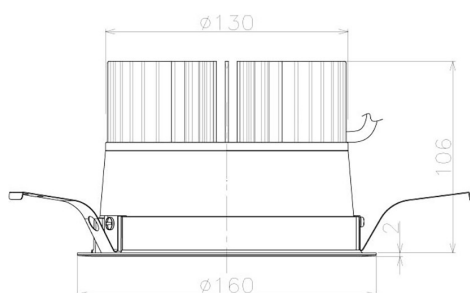

Item no. DD098-3040MB8540L

Series Name:  $\Phi$ 150 Spark (Swallow Cone)

Installation	Recessed mount
Type	
Fixture wattage	30.3W
Beam angle	33 deg
Color Temp.	4000K
CRI	Ra>85
Luminous	3303 lm
Body	Die-cast aluminum alloy
Body finish	N/A
Trim finish	Black
Reflector finish	Mirror
IP Rate	IP20
Light source	COB module
Input Voltage	AC220~240V
Dimming Type	Non-Dimmable
Certificate	CE, CCC
Cut Hole	150mm

Height (Weight)	
65.3W	127 (1.4kg)
48.5W	127 (1.4kg)
44.3W	108 (1.2kg)
33.8W	108 (1.2kg)
30.3W	108 (1.2kg)
23.0W	78 (0.9kg)