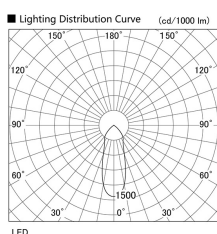

Item no. DD098-3040MB8540L

Series Name:  $\Phi$ 150 Spark (Swallow Cone)

Installation	Recessed mount
Type	
Fixture wattage	30.3W
Beam angle	33 deg
Color Temp.	4000K
CRI	Ra>85
Luminous	3303 lm
Body	Die-cast aluminum alloy
Body finish	N/A
Trim finish	Black
Reflector finish	Mirror
IP Rate	IP20
Light source	COB module
Input Voltage	AC220~240V
Dimming Type	Non-Dimmable
Certificate	CE, CCC
Cut Hole	150mm

Height (Weight)	
65.3W	127 (1.4kg)
48.5W	127 (1.4kg)
44.3W	108 (1.2kg)
33.8W	108 (1.2kg)
30.3W	108 (1.2kg)
23.0W	78 (0.9kg)