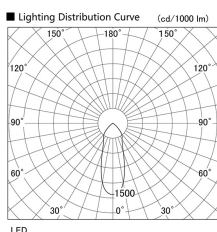

Item no. DD098-3040MB8540L

Series Name: Φ 150 Spark (Swallow Cone)

Installation	Recessed mount
Type	Φ 150 Spark (Swallow Cone)
Fixture wattage	30.3W
Beam angle	33 deg
Color Temp.	4000K
CRI	Ra>85
Luminous	3303 lm
Body	Die-cast aluminum alloy
Body finish	N/A
Trim finish	Black
Reflector finish	Mirror
IP Rate	IP20
Light source	COB module
Input Voltage	AC220~240V
Dimming Type	Non-Dimmable
Certificate	CE, CCC
Cut Hole	150mm

Height (Weight)	
65.3W	127 (1.4kg)
48.5W	127 (1.4kg)
44.3W	108 (1.2kg)
33.8W	108 (1.2kg)
30.3W	108 (1.2kg)
23.0W	78 (0.9kg)