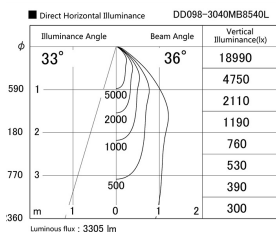

Item no. DD098-3040MB8540L

Series Name: Φ 150 Spark (Swallow Cone)

Installation	Recessed mount
Type	Φ 150 Spark (Swallow Cone)
Fixture wattage	30.3W
Beam angle	33 deg
Color Temp.	4000K
CRI	Ra>85
Luminous	3303 lm
Body	Die-cast aluminum alloy
Body finish	N/A
Trim finish	Black
Reflector finish	Mirror
IP Rate	IP20
Light source	COB module
Input Voltage	AC220~240V
Dimming Type	Non-Dimmable
Certificate	CE, CCC
Cut Hole	150mm

Height (Weight)	
65.3W	127 (1.4kg)
48.5W	127 (1.4kg)
44.3W	108 (1.2kg)
33.8W	108 (1.2kg)
30.3W	108 (1.2kg)
23.0W	78 (0.9kg)