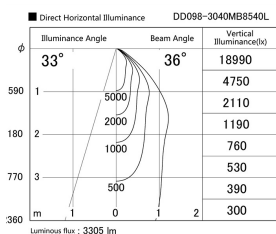

Item no. DD098-3040MB8540L

Series Name:  $\Phi$ 150 Spark (Swallow Cone)

Installation	Recessed mount
Type	
Fixture wattage	30.3W
Beam angle	33 deg
Color Temp.	4000K
CRI	Ra>85
Luminous	3303 lm
Body	Die-cast aluminum alloy
Body finish	N/A
Trim finish	Black
Reflector finish	Mirror
IP Rate	IP20
Light source	COB module
Input Voltage	AC220~240V
Dimming Type	Non-Dimmable
Certificate	CE, CCC
Cut Hole	150mm

Height (Weight)	
65.3W	127 (1.4kg)
48.5W	127 (1.4kg)
44.3W	108 (1.2kg)
33.8W	108 (1.2kg)
30.3W	108 (1.2kg)
23.0W	78 (0.9kg)