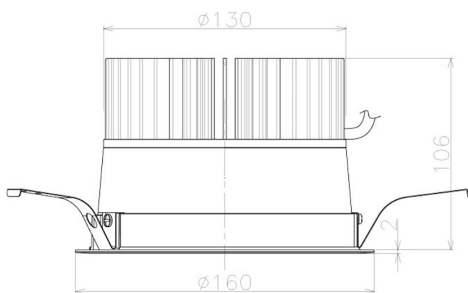

Item no. DD098-3040MB8540L

Series Name: Φ 150 Spark (Swallow Cone)

Installation	Recessed mount
Type	Φ 150 Spark (Swallow Cone)
Fixture wattage	30.3W
Beam angle	33 deg
Color Temp.	4000K
CRI	Ra>85
Luminous	3303 lm
Body	Die-cast aluminum alloy
Body finish	N/A
Trim finish	Black
Reflector finish	Mirror
IP Rate	IP20
Light source	COB module
Input Voltage	AC220~240V
Dimming Type	Non-Dimmable
Certificate	CE, CCC
Cut Hole	150mm

Height (Weight)	
65.3W	127 (1.4kg)
48.5W	127 (1.4kg)
44.3W	108 (1.2kg)
33.8W	108 (1.2kg)
30.3W	108 (1.2kg)
23.0W	78 (0.9kg)