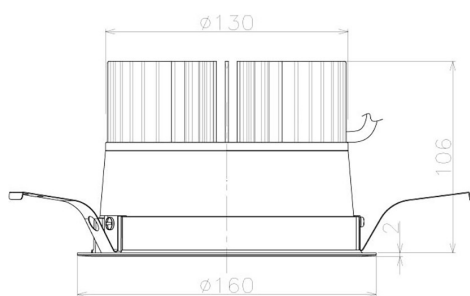

Item no. DD098-3040MB9027L

Series Name:  $\Phi$ 150 Spark (Swallow Cone)

Installation	Recessed mount
Type	$\Phi$ 150 Spark (Swallow Cone)
Fixture wattage	30.3W
Beam angle	33 deg
Color Temp.	2700K
CRI	Ra>90
Luminous	2799 lm
Body	Die-cast aluminum alloy
Body finish	N/A
Trim finish	Black
Reflector finish	Mirror
IP Rate	IP20
Light source	COB module
Input Voltage	AC220~240V
Dimming Type	Non-Dimmable
Certificate	CE, CCC
Cut Hole	150mm

Height (Weight)	
65.3W	127 (1.4kg)
48.5W	127 (1.4kg)
44.3W	108 (1.2kg)
33.8W	108 (1.2kg)
30.3W	108 (1.2kg)
23.0W	78 (0.9kg)