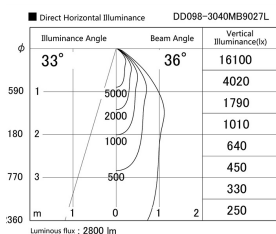

Item no. DD098-3040MB9027L

Series Name:  $\Phi$ 150 Spark (Swallow Cone)

Installation	Recessed mount
Type	$\Phi$ 150 Spark (Swallow Cone)
Fixture wattage	30.3W
Beam angle	33 deg
Color Temp.	2700K
CRI	Ra>90
Luminous	2799 lm
Body	Die-cast aluminum alloy
Body finish	N/A
Trim finish	Black
Reflector finish	Mirror
IP Rate	IP20
Light source	COB module
Input Voltage	AC220~240V
Dimming Type	Non-Dimmable
Certificate	CE, CCC
Cut Hole	150mm

Height (Weight)	
65.3W	127 (1.4kg)
48.5W	127 (1.4kg)
44.3W	108 (1.2kg)
33.8W	108 (1.2kg)
30.3W	108 (1.2kg)
23.0W	78 (0.9kg)