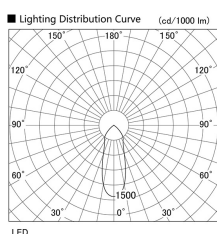

Item no. DD098-3040MB9027L

Series Name:  $\Phi$ 150 Spark (Swallow Cone)

Installation	Recessed mount
Type	$\Phi$ 150 Spark (Swallow Cone)
Fixture wattage	30.3W
Beam angle	33 deg
Color Temp.	2700K
CRI	Ra>90
Luminous	2799 lm
Body	Die-cast aluminum alloy
Body finish	N/A
Trim finish	Black
Reflector finish	Mirror
IP Rate	IP20
Light source	COB module
Input Voltage	AC220~240V
Dimming Type	Non-Dimmable
Certificate	CE, CCC
Cut Hole	150mm

Height (Weight)	
65.3W	127 (1.4kg)
48.5W	127 (1.4kg)
44.3W	108 (1.2kg)
33.8W	108 (1.2kg)
30.3W	108 (1.2kg)
23.0W	78 (0.9kg)