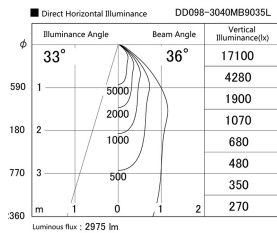

Item no. DD098-3040MB9035L

Series Name: Φ 150 Spark (Swallow Cone)

Installation	Recessed mount
Type	Φ 150 Spark (Swallow Cone)
Fixture wattage	30.3W
Beam angle	33 deg
Color Temp.	3500K
CRI	Ra>90
Luminous	2974 lm
Body	Die-cast aluminum alloy
Body finish	N/A
Trim finish	Black
Reflector finish	Mirror
IP Rate	IP20
Light source	COB module
Input Voltage	AC220~240V
Dimming Type	Non-Dimmable
Certificate	CE, CCC
Cut Hole	150mm

Height (Weight)	
65.3W	127 (1.4kg)
48.5W	127 (1.4kg)
44.3W	108 (1.2kg)
33.8W	108 (1.2kg)
30.3W	108 (1.2kg)
23.0W	78 (0.9kg)