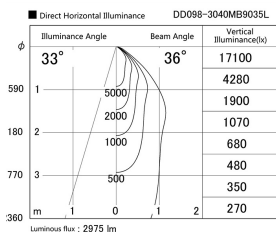

Item no. DD098-3040MB9035L

Series Name: Φ 150 Spark (Swallow Cone)

Installation	Recessed mount
Type	
Fixture wattage	30.3W
Beam angle	33 deg
Color Temp.	3500K
CRI	Ra>90
Luminous	2974 lm
Body	Die-cast aluminum alloy
Body finish	N/A
Trim finish	Black
Reflector finish	Mirror
IP Rate	IP20
Light source	COB module
Input Voltage	AC220~240V
Dimming Type	Non-Dimmable
Certificate	CE, CCC
Cut Hole	150mm

Height (Weight)	
65.3W	127 (1.4kg)
48.5W	127 (1.4kg)
44.3W	108 (1.2kg)
33.8W	108 (1.2kg)
30.3W	108 (1.2kg)
23.0W	78 (0.9kg)