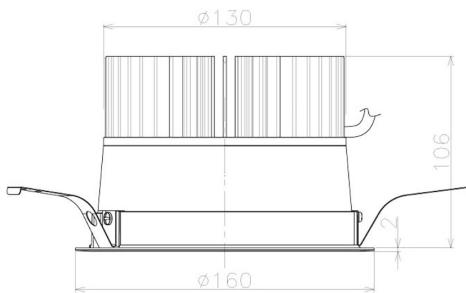

Item no. DD098-3040MB9035L

Series Name: Φ 150 Spark (Swallow Cone)

Installation	Recessed mount
Type	Φ 150 Spark (Swallow Cone)
Fixture wattage	30.3W
Beam angle	33 deg
Color Temp.	3500K
CRI	Ra>90
Luminous	2974 lm
Body	Die-cast aluminum alloy
Body finish	N/A
Trim finish	Black
Reflector finish	Mirror
IP Rate	IP20
Light source	COB module
Input Voltage	AC220~240V
Dimming Type	Non-Dimmable
Certificate	CE, CCC
Cut Hole	150mm

Height (Weight)	
65.3W	127 (1.4kg)
48.5W	127 (1.4kg)
44.3W	108 (1.2kg)
33.8W	108 (1.2kg)
30.3W	108 (1.2kg)
23.0W	78 (0.9kg)