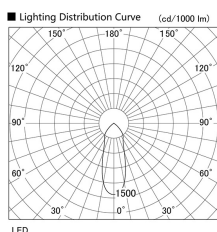

Item no. DD098-3040MB9035L

Series Name: Φ 150 Spark (Swallow Cone)

Installation	Recessed mount
Type	
Fixture wattage	30.3W
Beam angle	33 deg
Color Temp.	3500K
CRI	Ra>90
Luminous	2974 lm
Body	Die-cast aluminum alloy
Body finish	N/A
Trim finish	Black
Reflector finish	Mirror
IP Rate	IP20
Light source	COB module
Input Voltage	AC220~240V
Dimming Type	Non-Dimmable
Certificate	CE, CCC
Cut Hole	150mm

Height (Weight)	
65.3W	127 (1.4kg)
48.5W	127 (1.4kg)
44.3W	108 (1.2kg)
33.8W	108 (1.2kg)
30.3W	108 (1.2kg)
23.0W	78 (0.9kg)