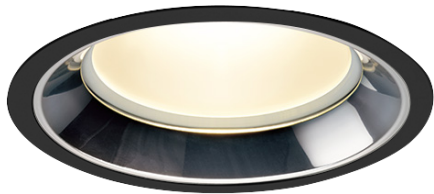

Item no. DD098-3040MB9035L

Series Name: Φ 150 Spark (Swallow Cone)

Installation	Recessed mount
Type	
Fixture wattage	30.3W
Beam angle	33 deg
Color Temp.	3500K
CRI	Ra>90
Luminous	2974 lm
Body	Die-cast aluminum alloy
Body finish	N/A
Trim finish	Black
Reflector finish	Mirror
IP Rate	IP20
Light source	COB module
Input Voltage	AC220~240V
Dimming Type	Non-Dimmable
Certificate	CE, CCC
Cut Hole	150mm