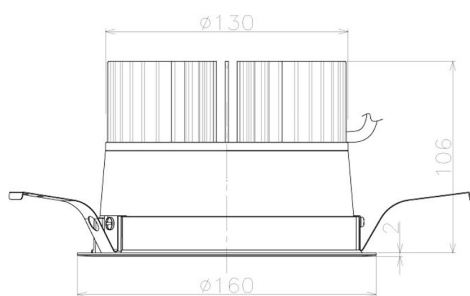

Item no. DD098-3040MB9035L

Series Name: Φ 150 Spark (Swallow Cone)

Installation	Recessed mount
Type	
Fixture wattage	30.3W
Beam angle	33 deg
Color Temp.	3500K
CRI	Ra>90
Luminous	2974 lm
Body	Die-cast aluminum alloy
Body finish	N/A
Trim finish	Black
Reflector finish	Mirror
IP Rate	IP20
Light source	COB module
Input Voltage	AC220~240V
Dimming Type	Non-Dimmable
Certificate	CE, CCC
Cut Hole	150mm

Height (Weight)	
65.3W	127 (1.4kg)
48.5W	127 (1.4kg)
44.3W	108 (1.2kg)
33.8W	108 (1.2kg)
30.3W	108 (1.2kg)
23.0W	78 (0.9kg)