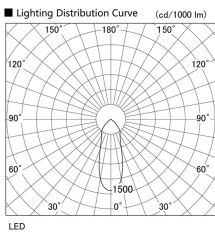

Item no. DD098-3040MB9035L

Series Name: Φ 150 Spark (Swallow Cone)

Installation	Recessed mount
Type	Φ 150 Spark (Swallow Cone)
Fixture wattage	30.3W
Beam angle	33 deg
Color Temp.	3500K
CRI	Ra>90
Luminous	2974 lm
Body	Die-cast aluminum alloy
Body finish	N/A
Trim finish	Black
Reflector finish	Mirror
IP Rate	IP20
Light source	COB module
Input Voltage	AC220~240V
Dimming Type	Non-Dimmable
Certificate	CE, CCC
Cut Hole	150mm

Height (Weight)	
65.3W	127 (1.4kg)
48.5W	127 (1.4kg)
44.3W	108 (1.2kg)
33.8W	108 (1.2kg)
30.3W	108 (1.2kg)
23.0W	78 (0.9kg)