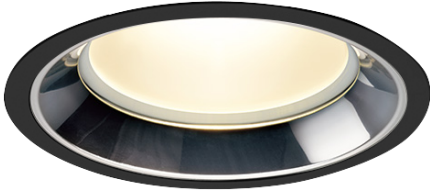

Item no. DD098-3040MB9040L

Series Name: Φ 150 Spark (Swallow Cone)

Installation	Recessed mount
Type	Φ 150 Spark (Swallow Cone)
Fixture wattage	30.3W
Beam angle	33 deg
Color Temp.	4000K
CRI	Ra>90
Luminous	3003 lm
Body	Die-cast aluminum alloy
Body finish	N/A
Trim finish	Black
Reflector finish	Mirror
IP Rate	IP20
Light source	COB module
Input Voltage	AC220~240V
Dimming Type	Non-Dimmable
Certificate	CE, CCC
Cut Hole	150mm