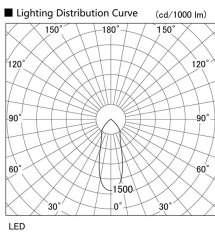

Item no. DD098-3040MB9040L

Series Name: Φ 150 Spark (Swallow Cone)

Installation	Recessed mount
Type	Φ 150 Spark (Swallow Cone)
Fixture wattage	30.3W
Beam angle	33 deg
Color Temp.	4000K
CRI	Ra>90
Luminous	3003 lm
Body	Die-cast aluminum alloy
Body finish	N/A
Trim finish	Black
Reflector finish	Mirror
IP Rate	IP20
Light source	COB module
Input Voltage	AC220~240V
Dimming Type	Non-Dimmable
Certificate	CE, CCC
Cut Hole	150mm

Height (Weight)	
65.3W	127 (1.4kg)
48.5W	127 (1.4kg)
44.3W	108 (1.2kg)
33.8W	108 (1.2kg)
30.3W	108 (1.2kg)
23.0W	78 (0.9kg)