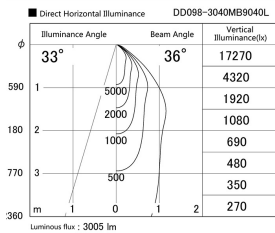

Item no. DD098-3040MB9040L

Series Name: Φ 150 Spark (Swallow Cone)

Installation	Recessed mount
Type	Φ 150 Spark (Swallow Cone)
Fixture wattage	30.3W
Beam angle	33 deg
Color Temp.	4000K
CRI	Ra>90
Luminous	3003 lm
Body	Die-cast aluminum alloy
Body finish	N/A
Trim finish	Black
Reflector finish	Mirror
IP Rate	IP20
Light source	COB module
Input Voltage	AC220~240V
Dimming Type	Non-Dimmable
Certificate	CE, CCC
Cut Hole	150mm

Height (Weight)	
65.3W	127 (1.4kg)
48.5W	127 (1.4kg)
44.3W	108 (1.2kg)
33.8W	108 (1.2kg)
30.3W	108 (1.2kg)
23.0W	78 (0.9kg)