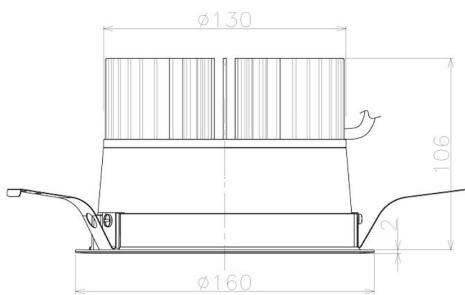

Item no. DD098-3040MB9040L

Series Name: Φ 150 Spark (Swallow Cone)

Installation	Recessed mount
Type	Φ 150 Spark (Swallow Cone)
Fixture wattage	30.3W
Beam angle	33 deg
Color Temp.	4000K
CRI	Ra>90
Luminous	3003 lm
Body	Die-cast aluminum alloy
Body finish	N/A
Trim finish	Black
Reflector finish	Mirror
IP Rate	IP20
Light source	COB module
Input Voltage	AC220~240V
Dimming Type	Non-Dimmable
Certificate	CE, CCC
Cut Hole	150mm

Height (Weight)	
65.3W	127 (1.4kg)
48.5W	127 (1.4kg)
44.3W	108 (1.2kg)
33.8W	108 (1.2kg)
30.3W	108 (1.2kg)
23.0W	78 (0.9kg)