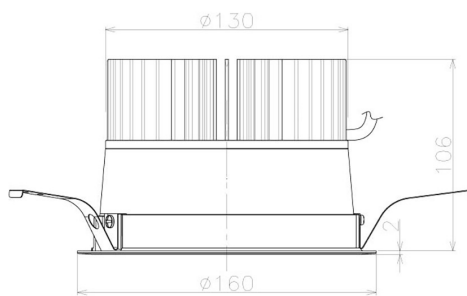

Item no. DD098-3060MB8527L

Series Name: Φ 150 Spark (Swallow Cone)

Installation	Recessed mount
Type	
Fixture wattage	30.3W
Beam angle	57 deg
Color Temp.	2700K
CRI	Ra>85
Luminous	2975 lm
Body	Die-cast aluminum alloy
Body finish	N/A
Trim finish	Black
Reflector finish	Mirror
IP Rate	IP20
Light source	COB module
Input Voltage	AC220~240V
Dimming Type	Non-Dimmable
Certificate	CE, CCC
Cut Hole	150mm

Height (Weight)	
65.3W	127 (1.4kg)
48.5W	127 (1.4kg)
44.3W	108 (1.2kg)
33.8W	108 (1.2kg)
30.3W	108 (1.2kg)
23.0W	78 (0.9kg)