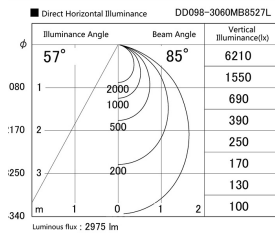

Item no. DD098-3060MB8527L

Series Name:  $\Phi$ 150 Spark (Swallow Cone)

Installation	Recessed mount
Type	$\Phi$ 150 Spark (Swallow Cone)
Fixture wattage	30.3W
Beam angle	57 deg
Color Temp.	2700K
CRI	Ra>85
Luminous	2975 lm
Body	Die-cast aluminum alloy
Body finish	N/A
Trim finish	Black
Reflector finish	Mirror
IP Rate	IP20
Light source	COB module
Input Voltage	AC220~240V
Dimming Type	Non-Dimmable
Certificate	CE, CCC
Cut Hole	150mm

Height (Weight)	
65.3W	127 (1.4kg)
48.5W	127 (1.4kg)
44.3W	108 (1.2kg)
33.8W	108 (1.2kg)
30.3W	108 (1.2kg)
23.0W	78 (0.9kg)