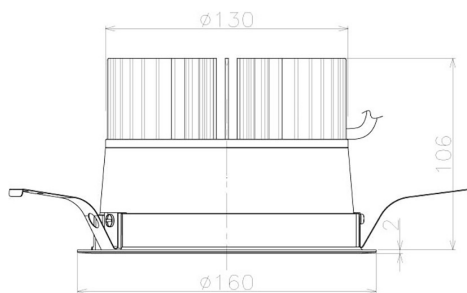

Item no. DD098-3060MB8527L

Series Name:  $\Phi$ 150 Spark (Swallow Cone)

Installation	Recessed mount
Type	$\Phi$ 150 Spark (Swallow Cone)
Fixture wattage	30.3W
Beam angle	57 deg
Color Temp.	2700K
CRI	Ra>85
Luminous	2975 lm
Body	Die-cast aluminum alloy
Body finish	N/A
Trim finish	Black
Reflector finish	Mirror
IP Rate	IP20
Light source	COB module
Input Voltage	AC220~240V
Dimming Type	Non-Dimmable
Certificate	CE, CCC
Cut Hole	150mm

Height (Weight)	
65.3W	127 (1.4kg)
48.5W	127 (1.4kg)
44.3W	108 (1.2kg)
33.8W	108 (1.2kg)
30.3W	108 (1.2kg)
23.0W	78 (0.9kg)