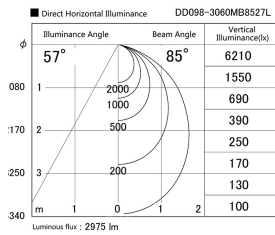

Item no. DD098-3060MB8527L

Series Name: Φ 150 Spark (Swallow Cone)

Installation	Recessed mount
Type	
Fixture wattage	30.3W
Beam angle	57 deg
Color Temp.	2700K
CRI	Ra>85
Luminous	2975 lm
Body	Die-cast aluminum alloy
Body finish	N/A
Trim finish	Black
Reflector finish	Mirror
IP Rate	IP20
Light source	COB module
Input Voltage	AC220~240V
Dimming Type	Non-Dimmable
Certificate	CE, CCC
Cut Hole	150mm

Height (Weight)	
65.3W	127 (1.4kg)
48.5W	127 (1.4kg)
44.3W	108 (1.2kg)
33.8W	108 (1.2kg)
30.3W	108 (1.2kg)
23.0W	78 (0.9kg)