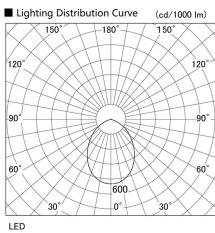

Item no. DD098-3060MB8527L

Series Name:  $\Phi$ 150 Spark (Swallow Cone)

Installation	Recessed mount
Type	$\Phi$ 150 Spark (Swallow Cone)
Fixture wattage	30.3W
Beam angle	57 deg
Color Temp.	2700K
CRI	Ra>85
Luminous	2975 lm
Body	Die-cast aluminum alloy
Body finish	N/A
Trim finish	Black
Reflector finish	Mirror
IP Rate	IP20
Light source	COB module
Input Voltage	AC220~240V
Dimming Type	Non-Dimmable
Certificate	CE, CCC
Cut Hole	150mm

Height (Weight)	
65.3W	127 (1.4kg)
48.5W	127 (1.4kg)
44.3W	108 (1.2kg)
33.8W	108 (1.2kg)
30.3W	108 (1.2kg)
23.0W	78 (0.9kg)