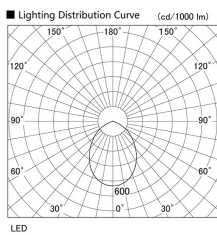

Item no. DD098-3060MB8527L

Series Name: Φ 150 Spark (Swallow Cone)

Installation	Recessed mount
Type	
Fixture wattage	30.3W
Beam angle	57 deg
Color Temp.	2700K
CRI	Ra>85
Luminous	2975 lm
Body	Die-cast aluminum alloy
Body finish	N/A
Trim finish	Black
Reflector finish	Mirror
IP Rate	IP20
Light source	COB module
Input Voltage	AC220~240V
Dimming Type	Non-Dimmable
Certificate	CE, CCC
Cut Hole	150mm

Height (Weight)	
65.3W	127 (1.4kg)
48.5W	127 (1.4kg)
44.3W	108 (1.2kg)
33.8W	108 (1.2kg)
30.3W	108 (1.2kg)
23.0W	78 (0.9kg)