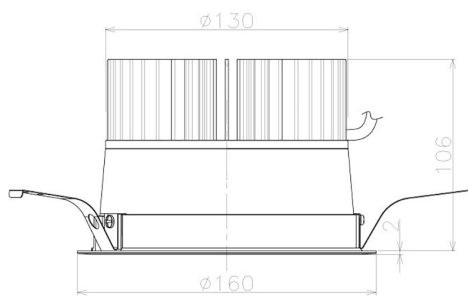

Item no. DD098-3060MB8530L

Series Name: Φ 150 Spark (Swallow Cone)

Installation	Recessed mount
Type	
Fixture wattage	30.3W
Beam angle	57 deg
Color Temp.	3000K
CRI	Ra>85
Luminous	3099 lm
Body	Die-cast aluminum alloy
Body finish	N/A
Trim finish	Black
Reflector finish	Mirror
IP Rate	IP20
Light source	COB module
Input Voltage	AC220~240V
Dimming Type	Non-Dimmable
Certificate	CE, CCC
Cut Hole	150mm

Height (Weight)	
65.3W	127 (1.4kg)
48.5W	127 (1.4kg)
44.3W	108 (1.2kg)
33.8W	108 (1.2kg)
30.3W	108 (1.2kg)
23.0W	78 (0.9kg)