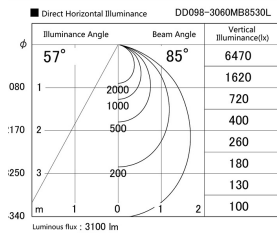

Item no. DD098-3060MB8530L

Series Name: Φ 150 Spark (Swallow Cone)

Installation	Recessed mount
Type	
Fixture wattage	30.3W
Beam angle	57 deg
Color Temp.	3000K
CRI	Ra>85
Luminous	3099 lm
Body	Die-cast aluminum alloy
Body finish	N/A
Trim finish	Black
Reflector finish	Mirror
IP Rate	IP20
Light source	COB module
Input Voltage	AC220~240V
Dimming Type	Non-Dimmable
Certificate	CE, CCC
Cut Hole	150mm

Height (Weight)	
65.3W	127 (1.4kg)
48.5W	127 (1.4kg)
44.3W	108 (1.2kg)
33.8W	108 (1.2kg)
30.3W	108 (1.2kg)
23.0W	78 (0.9kg)