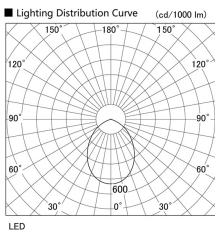

Item no. DD098-3060MB8530L

Series Name: Φ 150 Spark (Swallow Cone)

Installation	Recessed mount
Type	
Fixture wattage	30.3W
Beam angle	57 deg
Color Temp.	3000K
CRI	Ra>85
Luminous	3099 lm
Body	Die-cast aluminum alloy
Body finish	N/A
Trim finish	Black
Reflector finish	Mirror
IP Rate	IP20
Light source	COB module
Input Voltage	AC220~240V
Dimming Type	Non-Dimmable
Certificate	CE, CCC
Cut Hole	150mm

Height (Weight)	
65.3W	127 (1.4kg)
48.5W	127 (1.4kg)
44.3W	108 (1.2kg)
33.8W	108 (1.2kg)
30.3W	108 (1.2kg)
23.0W	78 (0.9kg)