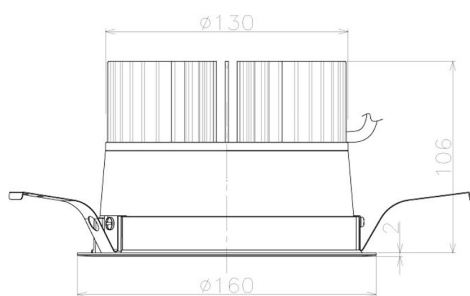

Item no. DD098-3060MB8535L

Series Name:  $\Phi$ 150 Spark (Swallow Cone)

Installation	Recessed mount
Type	
Fixture wattage	30.3W
Beam angle	57 deg
Color Temp.	3500K
CRI	Ra>85
Luminous	3161 lm
Body	Die-cast aluminum alloy
Body finish	N/A
Trim finish	Black
Reflector finish	Mirror
IP Rate	IP20
Light source	COB module
Input Voltage	AC220~240V
Dimming Type	Non-Dimmable
Certificate	CE, CCC
Cut Hole	150mm

Height (Weight)	
65.3W	127 (1.4kg)
48.5W	127 (1.4kg)
44.3W	108 (1.2kg)
33.8W	108 (1.2kg)
30.3W	108 (1.2kg)
23.0W	78 (0.9kg)