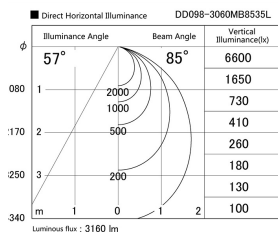

Item no. DD098-3060MB8535L

Series Name:  $\Phi$ 150 Spark (Swallow Cone)

Installation	Recessed mount
Type	
Fixture wattage	30.3W
Beam angle	57 deg
Color Temp.	3500K
CRI	Ra>85
Luminous	3161 lm
Body	Die-cast aluminum alloy
Body finish	N/A
Trim finish	Black
Reflector finish	Mirror
IP Rate	IP20
Light source	COB module
Input Voltage	AC220~240V
Dimming Type	Non-Dimmable
Certificate	CE, CCC
Cut Hole	150mm

Height (Weight)	
65.3W	127 (1.4kg)
48.5W	127 (1.4kg)
44.3W	108 (1.2kg)
33.8W	108 (1.2kg)
30.3W	108 (1.2kg)
23.0W	78 (0.9kg)