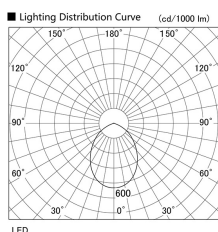

Item no. DD098-3060MB8535L

Series Name:  $\Phi$ 150 Spark (Swallow Cone)

Installation	Recessed mount
Type	
Fixture wattage	30.3W
Beam angle	57 deg
Color Temp.	3500K
CRI	Ra>85
Luminous	3161 lm
Body	Die-cast aluminum alloy
Body finish	N/A
Trim finish	Black
Reflector finish	Mirror
IP Rate	IP20
Light source	COB module
Input Voltage	AC220~240V
Dimming Type	Non-Dimmable
Certificate	CE, CCC
Cut Hole	150mm

Height (Weight)	
65.3W	127 (1.4kg)
48.5W	127 (1.4kg)
44.3W	108 (1.2kg)
33.8W	108 (1.2kg)
30.3W	108 (1.2kg)
23.0W	78 (0.9kg)