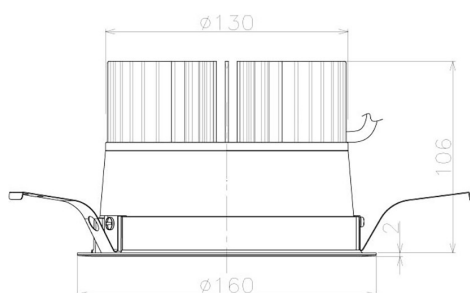

Item no. DD098-3060MB8540L

Series Name:  $\Phi$ 150 Spark (Swallow Cone)

Installation	Recessed mount
Type	
Fixture wattage	30.3W
Beam angle	57 deg
Color Temp.	4000K
CRI	Ra>85
Luminous	3192 lm
Body	Die-cast aluminum alloy
Body finish	N/A
Trim finish	Black
Reflector finish	Mirror
IP Rate	IP20
Light source	COB module
Input Voltage	AC220~240V
Dimming Type	Non-Dimmable
Certificate	CE, CCC
Cut Hole	150mm

Height (Weight)	
65.3W	127 (1.4kg)
48.5W	127 (1.4kg)
44.3W	108 (1.2kg)
33.8W	108 (1.2kg)
30.3W	108 (1.2kg)
23.0W	78 (0.9kg)