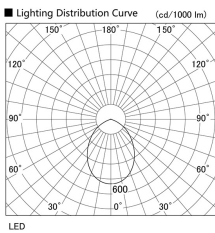

Item no. DD098-3060MB8540L

Series Name:  $\Phi$ 150 Spark (Swallow Cone)

Installation	Recessed mount
Type	$\Phi$ 150 Spark (Swallow Cone)
Fixture wattage	30.3W
Beam angle	57 deg
Color Temp.	4000K
CRI	Ra>85
Luminous	3192 lm
Body	Die-cast aluminum alloy
Body finish	N/A
Trim finish	Black
Reflector finish	Mirror
IP Rate	IP20
Light source	COB module
Input Voltage	AC220~240V
Dimming Type	Non-Dimmable
Certificate	CE, CCC
Cut Hole	150mm

Height (Weight)	
65.3W	127 (1.4kg)
48.5W	127 (1.4kg)
44.3W	108 (1.2kg)
33.8W	108 (1.2kg)
30.3W	108 (1.2kg)
23.0W	78 (0.9kg)