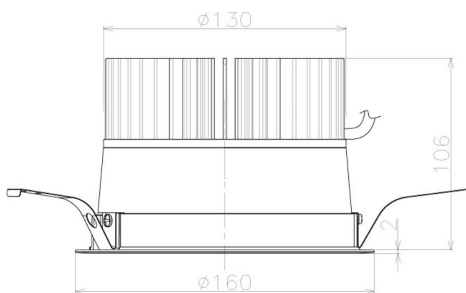

Item no. DD098-3060MB8540L

Series Name:  $\Phi$ 150 Spark (Swallow Cone)

Installation	Recessed mount
Type	$\Phi$ 150 Spark (Swallow Cone)
Fixture wattage	30.3W
Beam angle	57 deg
Color Temp.	4000K
CRI	Ra>85
Luminous	3192 lm
Body	Die-cast aluminum alloy
Body finish	N/A
Trim finish	Black
Reflector finish	Mirror
IP Rate	IP20
Light source	COB module
Input Voltage	AC220~240V
Dimming Type	Non-Dimmable
Certificate	CE, CCC
Cut Hole	150mm

Height (Weight)	
65.3W	127 (1.4kg)
48.5W	127 (1.4kg)
44.3W	108 (1.2kg)
33.8W	108 (1.2kg)
30.3W	108 (1.2kg)
23.0W	78 (0.9kg)