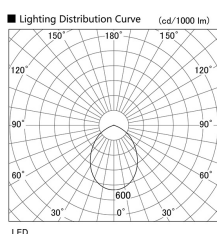

Item no. DD098-3060MB8540L

Series Name:  $\Phi$ 150 Spark (Swallow Cone)

Installation	Recessed mount
Type	
Fixture wattage	30.3W
Beam angle	57 deg
Color Temp.	4000K
CRI	Ra>85
Luminous	3192 lm
Body	Die-cast aluminum alloy
Body finish	N/A
Trim finish	Black
Reflector finish	Mirror
IP Rate	IP20
Light source	COB module
Input Voltage	AC220~240V
Dimming Type	Non-Dimmable
Certificate	CE, CCC
Cut Hole	150mm

Height (Weight)	
65.3W	127 (1.4kg)
48.5W	127 (1.4kg)
44.3W	108 (1.2kg)
33.8W	108 (1.2kg)
30.3W	108 (1.2kg)
23.0W	78 (0.9kg)