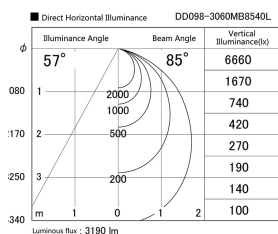

Item no. DD098-3060MB8540L

Series Name:  $\Phi$ 150 Spark (Swallow Cone)

Installation	Recessed mount
Type	
Fixture wattage	30.3W
Beam angle	57 deg
Color Temp.	4000K
CRI	Ra>85
Luminous	3192 lm
Body	Die-cast aluminum alloy
Body finish	N/A
Trim finish	Black
Reflector finish	Mirror
IP Rate	IP20
Light source	COB module
Input Voltage	AC220~240V
Dimming Type	Non-Dimmable
Certificate	CE, CCC
Cut Hole	150mm

Height (Weight)	
65.3W	127 (1.4kg)
48.5W	127 (1.4kg)
44.3W	108 (1.2kg)
33.8W	108 (1.2kg)
30.3W	108 (1.2kg)
23.0W	78 (0.9kg)