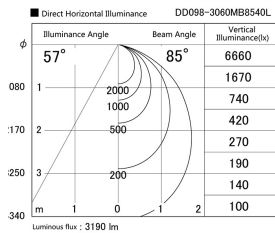

Item no. DD098-3060MB8540L

Series Name:  $\Phi$ 150 Spark (Swallow Cone)

Installation	Recessed mount
Type	$\Phi$ 150 Spark (Swallow Cone)
Fixture wattage	30.3W
Beam angle	57 deg
Color Temp.	4000K
CRI	Ra>85
Luminous	3192 lm
Body	Die-cast aluminum alloy
Body finish	N/A
Trim finish	Black
Reflector finish	Mirror
IP Rate	IP20
Light source	COB module
Input Voltage	AC220~240V
Dimming Type	Non-Dimmable
Certificate	CE, CCC
Cut Hole	150mm

Height (Weight)	
65.3W	127 (1.4kg)
48.5W	127 (1.4kg)
44.3W	108 (1.2kg)
33.8W	108 (1.2kg)
30.3W	108 (1.2kg)
23.0W	78 (0.9kg)