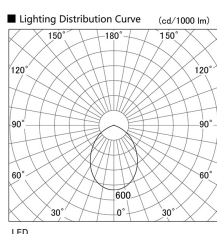

Item no. DD098-3060MB9027L

Series Name:  $\Phi$ 150 Spark (Swallow Cone)

Installation	Recessed mount
Type	
Fixture wattage	30.3W
Beam angle	57 deg
Color Temp.	2700K
CRI	Ra>90
Luminous	2705 lm
Body	Die-cast aluminum alloy
Body finish	N/A
Trim finish	Black
Reflector finish	Mirror
IP Rate	IP20
Light source	COB module
Input Voltage	AC220~240V
Dimming Type	Non-Dimmable
Certificate	CE, CCC
Cut Hole	150mm

Height (Weight)	
65.3W	127 (1.4kg)
48.5W	127 (1.4kg)
44.3W	108 (1.2kg)
33.8W	108 (1.2kg)
30.3W	108 (1.2kg)
23.0W	78 (0.9kg)