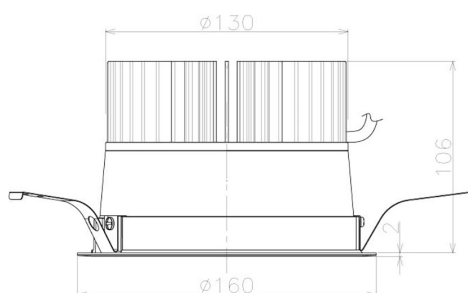

Item no. DD098-3060MB9027L

Series Name:  $\Phi$ 150 Spark (Swallow Cone)

Installation	Recessed mount
Type	
Fixture wattage	30.3W
Beam angle	57 deg
Color Temp.	2700K
CRI	Ra>90
Luminous	2705 lm
Body	Die-cast aluminum alloy
Body finish	N/A
Trim finish	Black
Reflector finish	Mirror
IP Rate	IP20
Light source	COB module
Input Voltage	AC220~240V
Dimming Type	Non-Dimmable
Certificate	CE, CCC
Cut Hole	150mm

Height (Weight)	
65.3W	127 (1.4kg)
48.5W	127 (1.4kg)
44.3W	108 (1.2kg)
33.8W	108 (1.2kg)
30.3W	108 (1.2kg)
23.0W	78 (0.9kg)