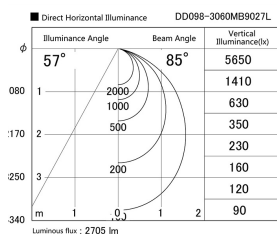

Item no. DD098-3060MB9027L

Series Name:  $\Phi$ 150 Spark (Swallow Cone)

Installation	Recessed mount
Type	
Fixture wattage	30.3W
Beam angle	57 deg
Color Temp.	2700K
CRI	Ra>90
Luminous	2705 lm
Body	Die-cast aluminum alloy
Body finish	N/A
Trim finish	Black
Reflector finish	Mirror
IP Rate	IP20
Light source	COB module
Input Voltage	AC220~240V
Dimming Type	Non-Dimmable
Certificate	CE, CCC
Cut Hole	150mm

Height (Weight)	
65.3W	127 (1.4kg)
48.5W	127 (1.4kg)
44.3W	108 (1.2kg)
33.8W	108 (1.2kg)
30.3W	108 (1.2kg)
23.0W	78 (0.9kg)