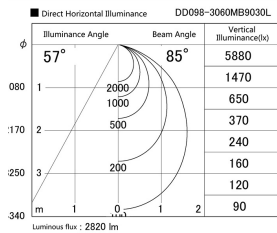

Item no. DD098-3060MB9030L

Series Name: Φ 150 Spark (Swallow Cone)

Installation	Recessed mount
Type	Φ 150 Spark (Swallow Cone)
Fixture wattage	30.3W
Beam angle	57 deg
Color Temp.	3000K
CRI	Ra>90
Luminous	2818 lm
Body	Die-cast aluminum alloy
Body finish	N/A
Trim finish	Black
Reflector finish	Mirror
IP Rate	IP20
Light source	COB module
Input Voltage	AC220~240V
Dimming Type	Non-Dimmable
Certificate	CE, CCC
Cut Hole	150mm

Height (Weight)	
65.3W	127 (1.4kg)
48.5W	127 (1.4kg)
44.3W	108 (1.2kg)
33.8W	108 (1.2kg)
30.3W	108 (1.2kg)
23.0W	78 (0.9kg)