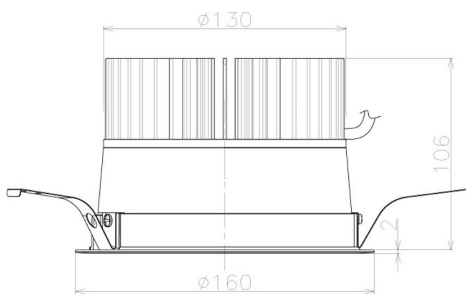

Item no. DD098-3060MB9030L

Series Name: Φ 150 Spark (Swallow Cone)

Installation	Recessed mount
Type	Φ 150 Spark (Swallow Cone)
Fixture wattage	30.3W
Beam angle	57 deg
Color Temp.	3000K
CRI	Ra>90
Luminous	2818 lm
Body	Die-cast aluminum alloy
Body finish	N/A
Trim finish	Black
Reflector finish	Mirror
IP Rate	IP20
Light source	COB module
Input Voltage	AC220~240V
Dimming Type	Non-Dimmable
Certificate	CE, CCC
Cut Hole	150mm

Height (Weight)	
65.3W	127 (1.4kg)
48.5W	127 (1.4kg)
44.3W	108 (1.2kg)
33.8W	108 (1.2kg)
30.3W	108 (1.2kg)
23.0W	78 (0.9kg)