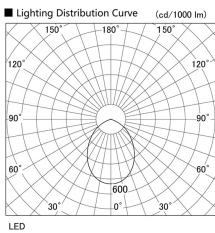

Item no. DD098-3060MB9030L

Series Name: Φ 150 Spark (Swallow Cone)

Installation	Recessed mount
Type	Φ 150 Spark (Swallow Cone)
Fixture wattage	30.3W
Beam angle	57 deg
Color Temp.	3000K
CRI	Ra>90
Luminous	2818 lm
Body	Die-cast aluminum alloy
Body finish	N/A
Trim finish	Black
Reflector finish	Mirror
IP Rate	IP20
Light source	COB module
Input Voltage	AC220~240V
Dimming Type	Non-Dimmable
Certificate	CE, CCC
Cut Hole	150mm

Height (Weight)	
65.3W	127 (1.4kg)
48.5W	127 (1.4kg)
44.3W	108 (1.2kg)
33.8W	108 (1.2kg)
30.3W	108 (1.2kg)
23.0W	78 (0.9kg)