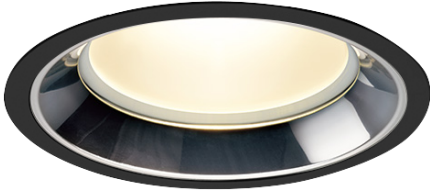

Item no. DD098-3060MB9030L

Series Name: Φ 150 Spark (Swallow Cone)

Installation	Recessed mount
Type	Φ 150 Spark (Swallow Cone)
Fixture wattage	30.3W
Beam angle	57 deg
Color Temp.	3000K
CRI	Ra>90
Luminous	2818 lm
Body	Die-cast aluminum alloy
Body finish	N/A
Trim finish	Black
Reflector finish	Mirror
IP Rate	IP20
Light source	COB module
Input Voltage	AC220~240V
Dimming Type	Non-Dimmable
Certificate	CE, CCC
Cut Hole	150mm