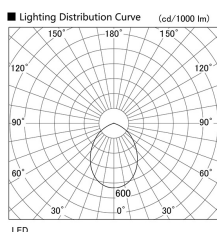

Item no. DD098-3060MB9035L

Series Name: Φ 150 Spark (Swallow Cone)

Installation	Recessed mount
Type	
Fixture wattage	30.3W
Beam angle	57 deg
Color Temp.	3500K
CRI	Ra>90
Luminous	2874 lm
Body	Die-cast aluminum alloy
Body finish	N/A
Trim finish	Black
Reflector finish	Mirror
IP Rate	IP20
Light source	COB module
Input Voltage	AC220~240V
Dimming Type	Non-Dimmable
Certificate	CE, CCC
Cut Hole	150mm

Height (Weight)	
65.3W	127 (1.4kg)
48.5W	127 (1.4kg)
44.3W	108 (1.2kg)
33.8W	108 (1.2kg)
30.3W	108 (1.2kg)
23.0W	78 (0.9kg)