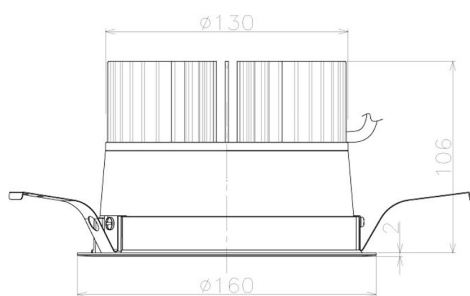

Item no. DD098-3060MB9035L

Series Name: Φ 150 Spark (Swallow Cone)

Installation	Recessed mount
Type	
Fixture wattage	30.3W
Beam angle	57 deg
Color Temp.	3500K
CRI	Ra>90
Luminous	2874 lm
Body	Die-cast aluminum alloy
Body finish	N/A
Trim finish	Black
Reflector finish	Mirror
IP Rate	IP20
Light source	COB module
Input Voltage	AC220~240V
Dimming Type	Non-Dimmable
Certificate	CE, CCC
Cut Hole	150mm

Height (Weight)	
65.3W	127 (1.4kg)
48.5W	127 (1.4kg)
44.3W	108 (1.2kg)
33.8W	108 (1.2kg)
30.3W	108 (1.2kg)
23.0W	78 (0.9kg)