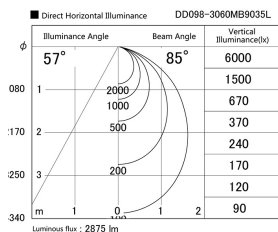

Item no. DD098-3060MB9035L

Series Name: Φ 150 Spark (Swallow Cone)

Installation	Recessed mount
Type	
Fixture wattage	30.3W
Beam angle	57 deg
Color Temp.	3500K
CRI	Ra>90
Luminous	2874 lm
Body	Die-cast aluminum alloy
Body finish	N/A
Trim finish	Black
Reflector finish	Mirror
IP Rate	IP20
Light source	COB module
Input Voltage	AC220~240V
Dimming Type	Non-Dimmable
Certificate	CE, CCC
Cut Hole	150mm

Height (Weight)	
65.3W	127 (1.4kg)
48.5W	127 (1.4kg)
44.3W	108 (1.2kg)
33.8W	108 (1.2kg)
30.3W	108 (1.2kg)
23.0W	78 (0.9kg)