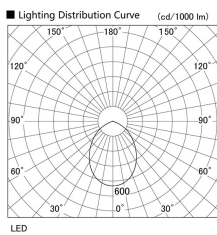

Item no. DD098-3060MB9040L

Series Name: Φ 150 Spark (Swallow Cone)

Installation	Recessed mount
Type	Φ 150 Spark (Swallow Cone)
Fixture wattage	30.3W
Beam angle	57 deg
Color Temp.	4000K
CRI	Ra>90
Luminous	2902 lm
Body	Die-cast aluminum alloy
Body finish	N/A
Trim finish	Black
Reflector finish	Mirror
IP Rate	IP20
Light source	COB module
Input Voltage	AC220~240V
Dimming Type	Non-Dimmable
Certificate	CE, CCC
Cut Hole	150mm

Height (Weight)	
65.3W	127 (1.4kg)
48.5W	127 (1.4kg)
44.3W	108 (1.2kg)
33.8W	108 (1.2kg)
30.3W	108 (1.2kg)
23.0W	78 (0.9kg)