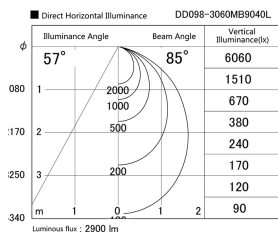

Item no. DD098-3060MB9040L

Series Name: Φ 150 Spark (Swallow Cone)

Installation	Recessed mount
Type	
Fixture wattage	30.3W
Beam angle	57 deg
Color Temp.	4000K
CRI	Ra>90
Luminous	2902 lm
Body	Die-cast aluminum alloy
Body finish	N/A
Trim finish	Black
Reflector finish	Mirror
IP Rate	IP20
Light source	COB module
Input Voltage	AC220~240V
Dimming Type	Non-Dimmable
Certificate	CE, CCC
Cut Hole	150mm

Height (Weight)	
65.3W	127 (1.4kg)
48.5W	127 (1.4kg)
44.3W	108 (1.2kg)
33.8W	108 (1.2kg)
30.3W	108 (1.2kg)
23.0W	78 (0.9kg)