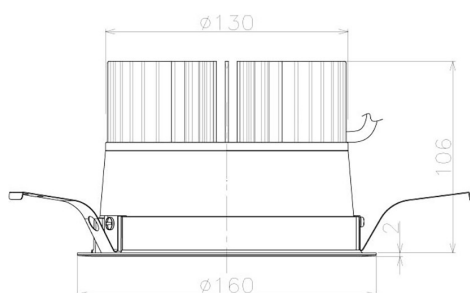

Item no. DD098-3060MB9040L

Series Name: Φ 150 Spark (Swallow Cone)

Installation	Recessed mount
Type	
Fixture wattage	30.3W
Beam angle	57 deg
Color Temp.	4000K
CRI	Ra>90
Luminous	2902 lm
Body	Die-cast aluminum alloy
Body finish	N/A
Trim finish	Black
Reflector finish	Mirror
IP Rate	IP20
Light source	COB module
Input Voltage	AC220~240V
Dimming Type	Non-Dimmable
Certificate	CE, CCC
Cut Hole	150mm

Height (Weight)	
65.3W	127 (1.4kg)
48.5W	127 (1.4kg)
44.3W	108 (1.2kg)
33.8W	108 (1.2kg)
30.3W	108 (1.2kg)
23.0W	78 (0.9kg)