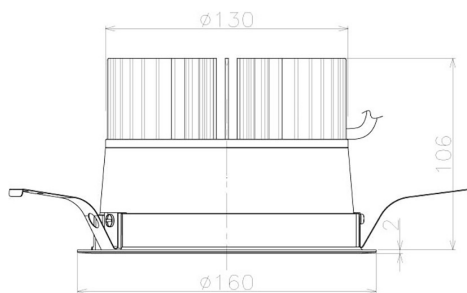

Item no. DD098-3060MB9040L

Series Name: Φ 150 Spark (Swallow Cone)

Installation	Recessed mount
Type	Φ 150 Spark (Swallow Cone)
Fixture wattage	30.3W
Beam angle	57 deg
Color Temp.	4000K
CRI	Ra>90
Luminous	2902 lm
Body	Die-cast aluminum alloy
Body finish	N/A
Trim finish	Black
Reflector finish	Mirror
IP Rate	IP20
Light source	COB module
Input Voltage	AC220~240V
Dimming Type	Non-Dimmable
Certificate	CE, CCC
Cut Hole	150mm

Height (Weight)	
65.3W	127 (1.4kg)
48.5W	127 (1.4kg)
44.3W	108 (1.2kg)
33.8W	108 (1.2kg)
30.3W	108 (1.2kg)
23.0W	78 (0.9kg)