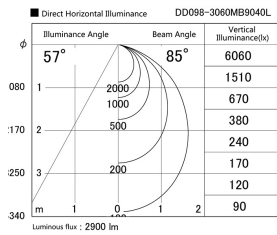

Item no. DD098-3060MB9040L

Series Name: Φ 150 Spark (Swallow Cone)

Installation	Recessed mount
Type	Φ 150 Spark (Swallow Cone)
Fixture wattage	30.3W
Beam angle	57 deg
Color Temp.	4000K
CRI	Ra>90
Luminous	2902 lm
Body	Die-cast aluminum alloy
Body finish	N/A
Trim finish	Black
Reflector finish	Mirror
IP Rate	IP20
Light source	COB module
Input Voltage	AC220~240V
Dimming Type	Non-Dimmable
Certificate	CE, CCC
Cut Hole	150mm

Height (Weight)	
65.3W	127 (1.4kg)
48.5W	127 (1.4kg)
44.3W	108 (1.2kg)
33.8W	108 (1.2kg)
30.3W	108 (1.2kg)
23.0W	78 (0.9kg)