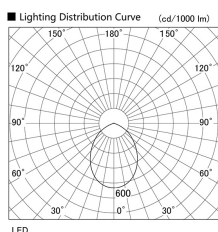

Item no. DD098-3060MB9040L

Series Name: Φ 150 Spark (Swallow Cone)

Installation	Recessed mount
Type	
Fixture wattage	30.3W
Beam angle	57 deg
Color Temp.	4000K
CRI	Ra>90
Luminous	2902 lm
Body	Die-cast aluminum alloy
Body finish	N/A
Trim finish	Black
Reflector finish	Mirror
IP Rate	IP20
Light source	COB module
Input Voltage	AC220~240V
Dimming Type	Non-Dimmable
Certificate	CE, CCC
Cut Hole	150mm

Height (Weight)	
65.3W	127 (1.4kg)
48.5W	127 (1.4kg)
44.3W	108 (1.2kg)
33.8W	108 (1.2kg)
30.3W	108 (1.2kg)
23.0W	78 (0.9kg)