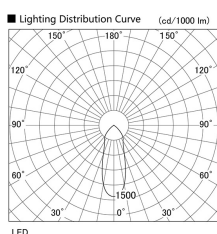

Item no. DD098-3440MB8527L

Series Name:  $\Phi$ 150 Spark (Swallow Cone)

Installation	Recessed mount
Type	
Fixture wattage	33.8W
Beam angle	33 deg
Color Temp.	2700K
CRI	Ra>85
Luminous	3377 lm
Body	Die-cast aluminum alloy
Body finish	N/A
Trim finish	Black
Reflector finish	Mirror
IP Rate	IP20
Light source	COB module
Input Voltage	AC220~240V
Dimming Type	Non-Dimmable
Certificate	CE, CCC
Cut Hole	150mm

Height (Weight)	
65.3W	127 (1.4kg)
48.5W	127 (1.4kg)
44.3W	108 (1.2kg)
33.8W	108 (1.2kg)
30.3W	108 (1.2kg)
23.0W	78 (0.9kg)