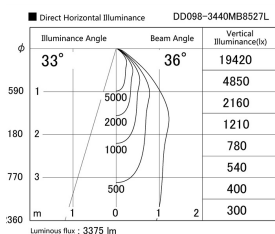

Item no. DD098-3440MB8527L

Series Name:  $\Phi$ 150 Spark (Swallow Cone)

Installation	Recessed mount
Type	
Fixture wattage	33.8W
Beam angle	33 deg
Color Temp.	2700K
CRI	Ra>85
Luminous	3377 lm
Body	Die-cast aluminum alloy
Body finish	N/A
Trim finish	Black
Reflector finish	Mirror
IP Rate	IP20
Light source	COB module
Input Voltage	AC220~240V
Dimming Type	Non-Dimmable
Certificate	CE, CCC
Cut Hole	150mm

Height (Weight)	
65.3W	127 (1.4kg)
48.5W	127 (1.4kg)
44.3W	108 (1.2kg)
33.8W	108 (1.2kg)
30.3W	108 (1.2kg)
23.0W	78 (0.9kg)