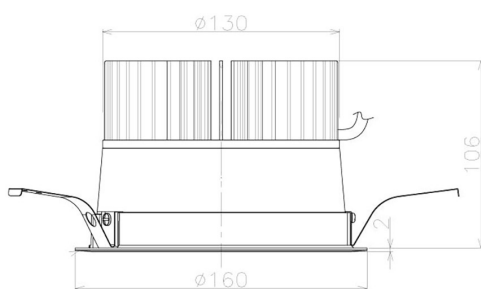

Item no. DD098-3440MB8527L

Series Name:  $\Phi$ 150 Spark (Swallow Cone)

Installation	Recessed mount
Type	
Fixture wattage	33.8W
Beam angle	33 deg
Color Temp.	2700K
CRI	Ra>85
Luminous	3377 lm
Body	Die-cast aluminum alloy
Body finish	N/A
Trim finish	Black
Reflector finish	Mirror
IP Rate	IP20
Light source	COB module
Input Voltage	AC220~240V
Dimming Type	Non-Dimmable
Certificate	CE, CCC
Cut Hole	150mm

Height (Weight)	
65.3W	127 (1.4kg)
48.5W	127 (1.4kg)
44.3W	108 (1.2kg)
33.8W	108 (1.2kg)
30.3W	108 (1.2kg)
23.0W	78 (0.9kg)