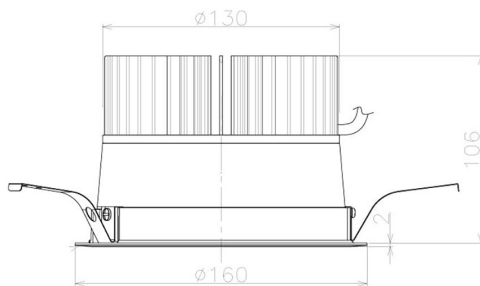

Item no. DD098-3440MB8530L

Series Name: Φ 150 Spark (Swallow Cone)

Installation	Recessed mount
Type	
Fixture wattage	33.8W
Beam angle	33 deg
Color Temp.	3000K
CRI	Ra>85
Luminous	3518 lm
Body	Die-cast aluminum alloy
Body finish	N/A
Trim finish	Black
Reflector finish	Mirror
IP Rate	IP20
Light source	COB module
Input Voltage	AC220~240V
Dimming Type	Non-Dimmable
Certificate	CE, CCC
Cut Hole	150mm

Height (Weight)	
65.3W	127 (1.4kg)
48.5W	127 (1.4kg)
44.3W	108 (1.2kg)
33.8W	108 (1.2kg)
30.3W	108 (1.2kg)
23.0W	78 (0.9kg)