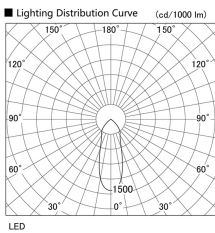

Item no. DD098-3440MB8530L

Series Name: Φ 150 Spark (Swallow Cone)

Installation	Recessed mount
Type	
Fixture wattage	33.8W
Beam angle	33 deg
Color Temp.	3000K
CRI	Ra>85
Luminous	3518 lm
Body	Die-cast aluminum alloy
Body finish	N/A
Trim finish	Black
Reflector finish	Mirror
IP Rate	IP20
Light source	COB module
Input Voltage	AC220~240V
Dimming Type	Non-Dimmable
Certificate	CE, CCC
Cut Hole	150mm

Height (Weight)	
65.3W	127 (1.4kg)
48.5W	127 (1.4kg)
44.3W	108 (1.2kg)
33.8W	108 (1.2kg)
30.3W	108 (1.2kg)
23.0W	78 (0.9kg)