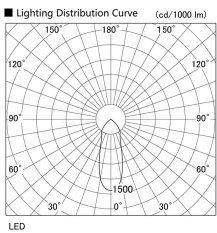

Item no. DD098-3440MB8530L

Series Name:  $\Phi$ 150 Spark (Swallow Cone)

Installation	Recessed mount
Type	$\Phi$ 150 Spark (Swallow Cone)
Fixture wattage	33.8W
Beam angle	33 deg
Color Temp.	3000K
CRI	Ra>85
Luminous	3518 lm
Body	Die-cast aluminum alloy
Body finish	N/A
Trim finish	Black
Reflector finish	Mirror
IP Rate	IP20
Light source	COB module
Input Voltage	AC220~240V
Dimming Type	Non-Dimmable
Certificate	CE, CCC
Cut Hole	150mm

Height (Weight)	
65.3W	127 (1.4kg)
48.5W	127 (1.4kg)
44.3W	108 (1.2kg)
33.8W	108 (1.2kg)
30.3W	108 (1.2kg)
23.0W	78 (0.9kg)