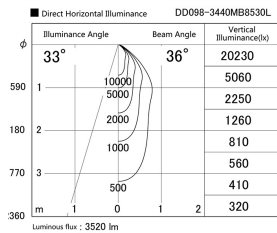

Item no. DD098-3440MB8530L

Series Name:  $\Phi$ 150 Spark (Swallow Cone)

Installation	Recessed mount
Type	$\Phi$ 150 Spark (Swallow Cone)
Fixture wattage	33.8W
Beam angle	33 deg
Color Temp.	3000K
CRI	Ra>85
Luminous	3518 lm
Body	Die-cast aluminum alloy
Body finish	N/A
Trim finish	Black
Reflector finish	Mirror
IP Rate	IP20
Light source	COB module
Input Voltage	AC220~240V
Dimming Type	Non-Dimmable
Certificate	CE, CCC
Cut Hole	150mm

Height (Weight)	
65.3W	127 (1.4kg)
48.5W	127 (1.4kg)
44.3W	108 (1.2kg)
33.8W	108 (1.2kg)
30.3W	108 (1.2kg)
23.0W	78 (0.9kg)