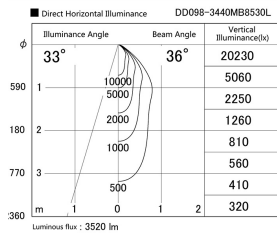

Item no. DD098-3440MB8530L

Series Name: Φ 150 Spark (Swallow Cone)

Installation	Recessed mount
Type	
Fixture wattage	33.8W
Beam angle	33 deg
Color Temp.	3000K
CRI	Ra>85
Luminous	3518 lm
Body	Die-cast aluminum alloy
Body finish	N/A
Trim finish	Black
Reflector finish	Mirror
IP Rate	IP20
Light source	COB module
Input Voltage	AC220~240V
Dimming Type	Non-Dimmable
Certificate	CE, CCC
Cut Hole	150mm

Height (Weight)	
65.3W	127 (1.4kg)
48.5W	127 (1.4kg)
44.3W	108 (1.2kg)
33.8W	108 (1.2kg)
30.3W	108 (1.2kg)
23.0W	78 (0.9kg)