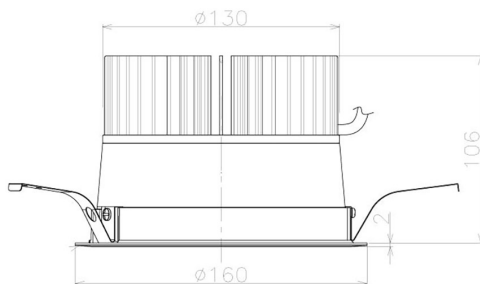

Item no. DD098-3440MB8530L

Series Name:  $\Phi$ 150 Spark (Swallow Cone)

Installation	Recessed mount
Type	$\Phi$ 150 Spark (Swallow Cone)
Fixture wattage	33.8W
Beam angle	33 deg
Color Temp.	3000K
CRI	Ra>85
Luminous	3518 lm
Body	Die-cast aluminum alloy
Body finish	N/A
Trim finish	Black
Reflector finish	Mirror
IP Rate	IP20
Light source	COB module
Input Voltage	AC220~240V
Dimming Type	Non-Dimmable
Certificate	CE, CCC
Cut Hole	150mm

Height (Weight)	
65.3W	127 (1.4kg)
48.5W	127 (1.4kg)
44.3W	108 (1.2kg)
33.8W	108 (1.2kg)
30.3W	108 (1.2kg)
23.0W	78 (0.9kg)