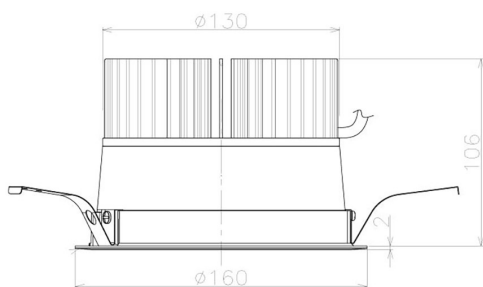

Item no. DD098-3440MB8535L

Series Name: Φ 150 Spark (Swallow Cone)

Installation	Recessed mount
Type	
Fixture wattage	33.8W
Beam angle	33 deg
Color Temp.	3500K
CRI	Ra>85
Luminous	3588 lm
Body	Die-cast aluminum alloy
Body finish	N/A
Trim finish	Black
Reflector finish	Mirror
IP Rate	IP20
Light source	COB module
Input Voltage	AC220~240V
Dimming Type	Non-Dimmable
Certificate	CE, CCC
Cut Hole	150mm

Height (Weight)	
65.3W	127 (1.4kg)
48.5W	127 (1.4kg)
44.3W	108 (1.2kg)
33.8W	108 (1.2kg)
30.3W	108 (1.2kg)
23.0W	78 (0.9kg)