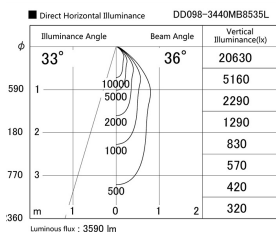

Item no. DD098-3440MB8535L

Series Name: Φ 150 Spark (Swallow Cone)

Installation	Recessed mount
Type	
Fixture wattage	33.8W
Beam angle	33 deg
Color Temp.	3500K
CRI	Ra>85
Luminous	3588 lm
Body	Die-cast aluminum alloy
Body finish	N/A
Trim finish	Black
Reflector finish	Mirror
IP Rate	IP20
Light source	COB module
Input Voltage	AC220~240V
Dimming Type	Non-Dimmable
Certificate	CE, CCC
Cut Hole	150mm

Height (Weight)	
65.3W	127 (1.4kg)
48.5W	127 (1.4kg)
44.3W	108 (1.2kg)
33.8W	108 (1.2kg)
30.3W	108 (1.2kg)
23.0W	78 (0.9kg)