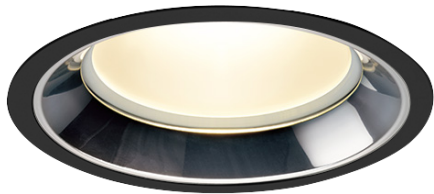

Item no. DD098-3440MB8535L

Series Name: Φ 150 Spark (Swallow Cone)

Installation	Recessed mount
Type	
Fixture wattage	33.8W
Beam angle	33 deg
Color Temp.	3500K
CRI	Ra>85
Luminous	3588 lm
Body	Die-cast aluminum alloy
Body finish	N/A
Trim finish	Black
Reflector finish	Mirror
IP Rate	IP20
Light source	COB module
Input Voltage	AC220~240V
Dimming Type	Non-Dimmable
Certificate	CE, CCC
Cut Hole	150mm