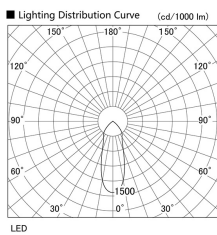

Item no. DD098-3440MB8535L

Series Name:  $\Phi$ 150 Spark (Swallow Cone)

Installation	Recessed mount
Type	
Fixture wattage	33.8W
Beam angle	33 deg
Color Temp.	3500K
CRI	Ra>85
Luminous	3588 lm
Body	Die-cast aluminum alloy
Body finish	N/A
Trim finish	Black
Reflector finish	Mirror
IP Rate	IP20
Light source	COB module
Input Voltage	AC220~240V
Dimming Type	Non-Dimmable
Certificate	CE, CCC
Cut Hole	150mm

Height (Weight)	
65.3W	127 (1.4kg)
48.5W	127 (1.4kg)
44.3W	108 (1.2kg)
33.8W	108 (1.2kg)
30.3W	108 (1.2kg)
23.0W	78 (0.9kg)