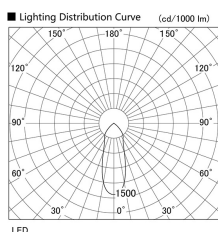

Item no. DD098-3440MB8535L

Series Name: Φ 150 Spark (Swallow Cone)

Installation	Recessed mount
Type	
Fixture wattage	33.8W
Beam angle	33 deg
Color Temp.	3500K
CRI	Ra>85
Luminous	3588 lm
Body	Die-cast aluminum alloy
Body finish	N/A
Trim finish	Black
Reflector finish	Mirror
IP Rate	IP20
Light source	COB module
Input Voltage	AC220~240V
Dimming Type	Non-Dimmable
Certificate	CE, CCC
Cut Hole	150mm

Height (Weight)	
65.3W	127 (1.4kg)
48.5W	127 (1.4kg)
44.3W	108 (1.2kg)
33.8W	108 (1.2kg)
30.3W	108 (1.2kg)
23.0W	78 (0.9kg)