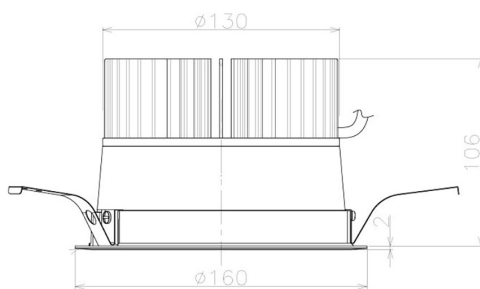

Item no. DD098-3440MB8535L

Series Name:  $\Phi$ 150 Spark (Swallow Cone)

Installation	Recessed mount
Type	
Fixture wattage	33.8W
Beam angle	33 deg
Color Temp.	3500K
CRI	Ra>85
Luminous	3588 lm
Body	Die-cast aluminum alloy
Body finish	N/A
Trim finish	Black
Reflector finish	Mirror
IP Rate	IP20
Light source	COB module
Input Voltage	AC220~240V
Dimming Type	Non-Dimmable
Certificate	CE, CCC
Cut Hole	150mm

Height (Weight)	
65.3W	127 (1.4kg)
48.5W	127 (1.4kg)
44.3W	108 (1.2kg)
33.8W	108 (1.2kg)
30.3W	108 (1.2kg)
23.0W	78 (0.9kg)