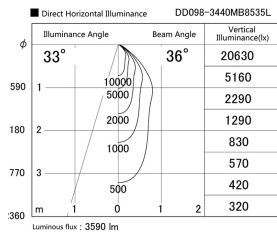

Item no. DD098-3440MB8535L

Series Name:  $\Phi$ 150 Spark (Swallow Cone)

Installation	Recessed mount
Type	
Fixture wattage	33.8W
Beam angle	33 deg
Color Temp.	3500K
CRI	Ra>85
Luminous	3588 lm
Body	Die-cast aluminum alloy
Body finish	N/A
Trim finish	Black
Reflector finish	Mirror
IP Rate	IP20
Light source	COB module
Input Voltage	AC220~240V
Dimming Type	Non-Dimmable
Certificate	CE, CCC
Cut Hole	150mm

Height (Weight)	
65.3W	127 (1.4kg)
48.5W	127 (1.4kg)
44.3W	108 (1.2kg)
33.8W	108 (1.2kg)
30.3W	108 (1.2kg)
23.0W	78 (0.9kg)