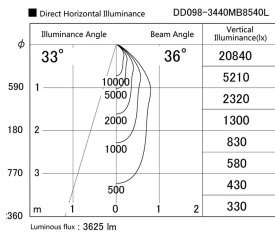

Item no. DD098-3440MB8540L

Series Name: Φ 150 Spark (Swallow Cone)

Installation	Recessed mount
Type	
Fixture wattage	33.8W
Beam angle	33 deg
Color Temp.	4000K
CRI	Ra>85
Luminous	3624 lm
Body	Die-cast aluminum alloy
Body finish	N/A
Trim finish	Black
Reflector finish	Mirror
IP Rate	IP20
Light source	COB module
Input Voltage	AC220~240V
Dimming Type	Non-Dimmable
Certificate	CE, CCC
Cut Hole	150mm

Height (Weight)	
65.3W	127 (1.4kg)
48.5W	127 (1.4kg)
44.3W	108 (1.2kg)
33.8W	108 (1.2kg)
30.3W	108 (1.2kg)
23.0W	78 (0.9kg)