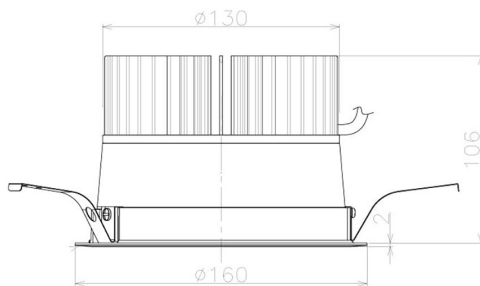

Item no. DD098-3440MB8540L

Series Name: Φ 150 Spark (Swallow Cone)

Installation	Recessed mount
Type	
Fixture wattage	33.8W
Beam angle	33 deg
Color Temp.	4000K
CRI	Ra>85
Luminous	3624 lm
Body	Die-cast aluminum alloy
Body finish	N/A
Trim finish	Black
Reflector finish	Mirror
IP Rate	IP20
Light source	COB module
Input Voltage	AC220~240V
Dimming Type	Non-Dimmable
Certificate	CE, CCC
Cut Hole	150mm

Height (Weight)	
65.3W	127 (1.4kg)
48.5W	127 (1.4kg)
44.3W	108 (1.2kg)
33.8W	108 (1.2kg)
30.3W	108 (1.2kg)
23.0W	78 (0.9kg)