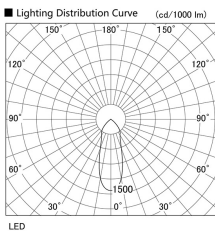

Item no. DD098-3440MB8540L

Series Name: Φ 150 Spark (Swallow Cone)

Installation	Recessed mount
Type	
Fixture wattage	33.8W
Beam angle	33 deg
Color Temp.	4000K
CRI	Ra>85
Luminous	3624 lm
Body	Die-cast aluminum alloy
Body finish	N/A
Trim finish	Black
Reflector finish	Mirror
IP Rate	IP20
Light source	COB module
Input Voltage	AC220~240V
Dimming Type	Non-Dimmable
Certificate	CE, CCC
Cut Hole	150mm

Height (Weight)	
65.3W	127 (1.4kg)
48.5W	127 (1.4kg)
44.3W	108 (1.2kg)
33.8W	108 (1.2kg)
30.3W	108 (1.2kg)
23.0W	78 (0.9kg)