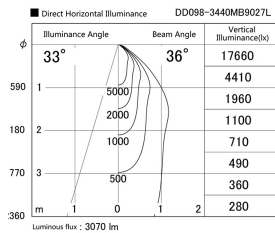

Item no. DD098-3440MB9027L

Series Name: Φ 150 Spark (Swallow Cone)

Installation	Recessed mount
Type	
Fixture wattage	33.8W
Beam angle	33 deg
Color Temp.	2700K
CRI	Ra>90
Luminous	3071 lm
Body	Die-cast aluminum alloy
Body finish	N/A
Trim finish	Black
Reflector finish	Mirror
IP Rate	IP20
Light source	COB module
Input Voltage	AC220~240V
Dimming Type	Non-Dimmable
Certificate	CE, CCC
Cut Hole	150mm

Height (Weight)	
65.3W	127 (1.4kg)
48.5W	127 (1.4kg)
44.3W	108 (1.2kg)
33.8W	108 (1.2kg)
30.3W	108 (1.2kg)
23.0W	78 (0.9kg)