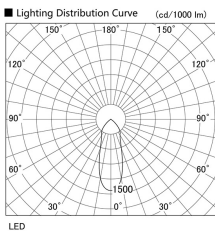

Item no. DD098-3440MB9027L

Series Name: Φ 150 Spark (Swallow Cone)

Installation	Recessed mount
Type	
Fixture wattage	33.8W
Beam angle	33 deg
Color Temp.	2700K
CRI	Ra>90
Luminous	3071 lm
Body	Die-cast aluminum alloy
Body finish	N/A
Trim finish	Black
Reflector finish	Mirror
IP Rate	IP20
Light source	COB module
Input Voltage	AC220~240V
Dimming Type	Non-Dimmable
Certificate	CE, CCC
Cut Hole	150mm

Height (Weight)	
65.3W	127 (1.4kg)
48.5W	127 (1.4kg)
44.3W	108 (1.2kg)
33.8W	108 (1.2kg)
30.3W	108 (1.2kg)
23.0W	78 (0.9kg)