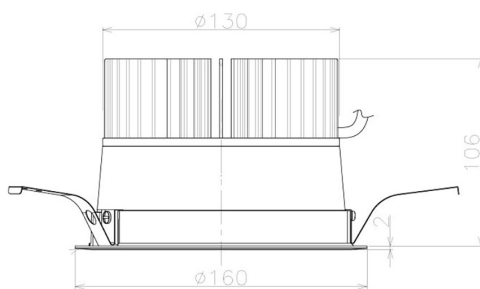

Item no. DD098-3440MB9027L

Series Name: Φ 150 Spark (Swallow Cone)

Installation	Recessed mount
Type	
Fixture wattage	33.8W
Beam angle	33 deg
Color Temp.	2700K
CRI	Ra>90
Luminous	3071 lm
Body	Die-cast aluminum alloy
Body finish	N/A
Trim finish	Black
Reflector finish	Mirror
IP Rate	IP20
Light source	COB module
Input Voltage	AC220~240V
Dimming Type	Non-Dimmable
Certificate	CE, CCC
Cut Hole	150mm

Height (Weight)	
65.3W	127 (1.4kg)
48.5W	127 (1.4kg)
44.3W	108 (1.2kg)
33.8W	108 (1.2kg)
30.3W	108 (1.2kg)
23.0W	78 (0.9kg)