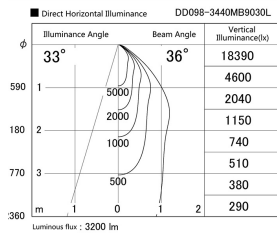

Item no. DD098-3440MB9030L

Series Name: Φ 150 Spark (Swallow Cone)

Installation	Recessed mount
Type	
Fixture wattage	33.8W
Beam angle	33 deg
Color Temp.	3000K
CRI	Ra>90
Luminous	3199 lm
Body	Die-cast aluminum alloy
Body finish	N/A
Trim finish	Black
Reflector finish	Mirror
IP Rate	IP20
Light source	COB module
Input Voltage	AC220~240V
Dimming Type	Non-Dimmable
Certificate	CE, CCC
Cut Hole	150mm

Height (Weight)	
65.3W	127 (1.4kg)
48.5W	127 (1.4kg)
44.3W	108 (1.2kg)
33.8W	108 (1.2kg)
30.3W	108 (1.2kg)
23.0W	78 (0.9kg)