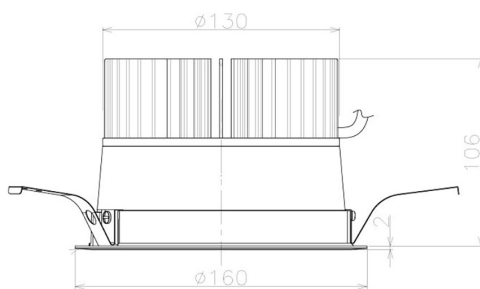

Item no. DD098-3440MB9030L

Series Name: Φ 150 Spark (Swallow Cone)

Installation	Recessed mount
Type	
Fixture wattage	33.8W
Beam angle	33 deg
Color Temp.	3000K
CRI	Ra>90
Luminous	3199 lm
Body	Die-cast aluminum alloy
Body finish	N/A
Trim finish	Black
Reflector finish	Mirror
IP Rate	IP20
Light source	COB module
Input Voltage	AC220~240V
Dimming Type	Non-Dimmable
Certificate	CE, CCC
Cut Hole	150mm

Height (Weight)	
65.3W	127 (1.4kg)
48.5W	127 (1.4kg)
44.3W	108 (1.2kg)
33.8W	108 (1.2kg)
30.3W	108 (1.2kg)
23.0W	78 (0.9kg)