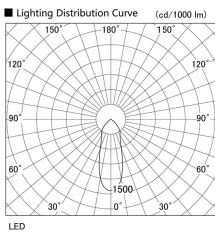

Item no. DD098-3440MB9030L

Series Name: Φ 150 Spark (Swallow Cone)

Installation	Recessed mount
Type	
Fixture wattage	33.8W
Beam angle	33 deg
Color Temp.	3000K
CRI	Ra>90
Luminous	3199 lm
Body	Die-cast aluminum alloy
Body finish	N/A
Trim finish	Black
Reflector finish	Mirror
IP Rate	IP20
Light source	COB module
Input Voltage	AC220~240V
Dimming Type	Non-Dimmable
Certificate	CE, CCC
Cut Hole	150mm

Height (Weight)	
65.3W	127 (1.4kg)
48.5W	127 (1.4kg)
44.3W	108 (1.2kg)
33.8W	108 (1.2kg)
30.3W	108 (1.2kg)
23.0W	78 (0.9kg)