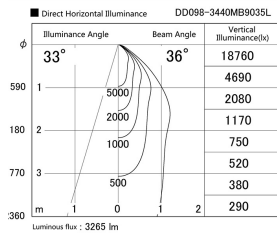

Item no. DD098-3440MB9035L

Series Name:  $\Phi$ 150 Spark (Swallow Cone)

Installation	Recessed mount
Type	
Fixture wattage	33.8W
Beam angle	33 deg
Color Temp.	3500K
CRI	Ra>90
Luminous	3263 lm
Body	Die-cast aluminum alloy
Body finish	N/A
Trim finish	Black
Reflector finish	Mirror
IP Rate	IP20
Light source	COB module
Input Voltage	AC220~240V
Dimming Type	Non-Dimmable
Certificate	CE, CCC
Cut Hole	150mm

Height (Weight)	
65.3W	127 (1.4kg)
48.5W	127 (1.4kg)
44.3W	108 (1.2kg)
33.8W	108 (1.2kg)
30.3W	108 (1.2kg)
23.0W	78 (0.9kg)