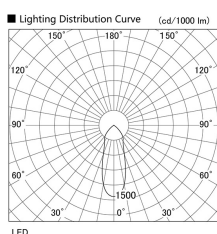

Item no. DD098-3440MB9035L

Series Name:  $\Phi$ 150 Spark (Swallow Cone)

Installation	Recessed mount
Type	$\Phi$ 150 Spark (Swallow Cone)
Fixture wattage	33.8W
Beam angle	33 deg
Color Temp.	3500K
CRI	Ra>90
Luminous	3263 lm
Body	Die-cast aluminum alloy
Body finish	N/A
Trim finish	Black
Reflector finish	Mirror
IP Rate	IP20
Light source	COB module
Input Voltage	AC220~240V
Dimming Type	Non-Dimmable
Certificate	CE, CCC
Cut Hole	150mm

Height (Weight)	
65.3W	127 (1.4kg)
48.5W	127 (1.4kg)
44.3W	108 (1.2kg)
33.8W	108 (1.2kg)
30.3W	108 (1.2kg)
23.0W	78 (0.9kg)