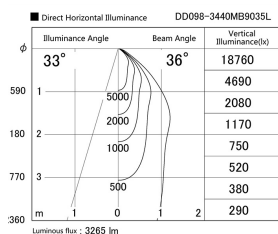

Item no. DD098-3440MB9035L

Series Name:  $\Phi$ 150 Spark (Swallow Cone)

Installation	Recessed mount
Type	$\Phi$ 150 Spark (Swallow Cone)
Fixture wattage	33.8W
Beam angle	33 deg
Color Temp.	3500K
CRI	Ra>90
Luminous	3263 lm
Body	Die-cast aluminum alloy
Body finish	N/A
Trim finish	Black
Reflector finish	Mirror
IP Rate	IP20
Light source	COB module
Input Voltage	AC220~240V
Dimming Type	Non-Dimmable
Certificate	CE, CCC
Cut Hole	150mm

Height (Weight)	
65.3W	127 (1.4kg)
48.5W	127 (1.4kg)
44.3W	108 (1.2kg)
33.8W	108 (1.2kg)
30.3W	108 (1.2kg)
23.0W	78 (0.9kg)