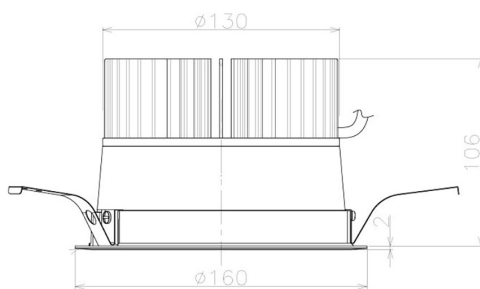

Item no. DD098-3440MB9035L

Series Name:  $\Phi$ 150 Spark (Swallow Cone)

Installation	Recessed mount
Type	
Fixture wattage	33.8W
Beam angle	33 deg
Color Temp.	3500K
CRI	Ra>90
Luminous	3263 lm
Body	Die-cast aluminum alloy
Body finish	N/A
Trim finish	Black
Reflector finish	Mirror
IP Rate	IP20
Light source	COB module
Input Voltage	AC220~240V
Dimming Type	Non-Dimmable
Certificate	CE, CCC
Cut Hole	150mm

Height (Weight)	
65.3W	127 (1.4kg)
48.5W	127 (1.4kg)
44.3W	108 (1.2kg)
33.8W	108 (1.2kg)
30.3W	108 (1.2kg)
23.0W	78 (0.9kg)