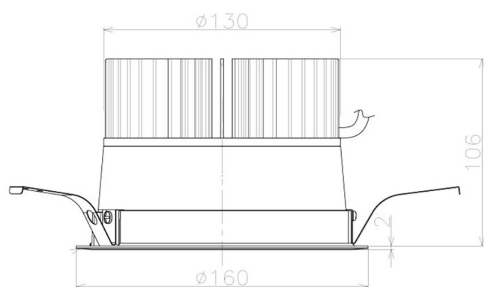

Item no. DD098-3440MB9035L

Series Name:  $\Phi$ 150 Spark (Swallow Cone)

Installation	Recessed mount
Type	$\Phi$ 150 Spark (Swallow Cone)
Fixture wattage	33.8W
Beam angle	33 deg
Color Temp.	3500K
CRI	Ra>90
Luminous	3263 lm
Body	Die-cast aluminum alloy
Body finish	N/A
Trim finish	Black
Reflector finish	Mirror
IP Rate	IP20
Light source	COB module
Input Voltage	AC220~240V
Dimming Type	Non-Dimmable
Certificate	CE, CCC
Cut Hole	150mm

Height (Weight)	
65.3W	127 (1.4kg)
48.5W	127 (1.4kg)
44.3W	108 (1.2kg)
33.8W	108 (1.2kg)
30.3W	108 (1.2kg)
23.0W	78 (0.9kg)