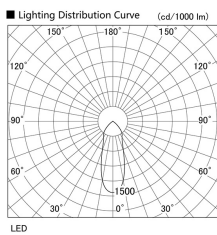

Item no. DD098-3440MB9035L

Series Name:  $\Phi$ 150 Spark (Swallow Cone)

Installation	Recessed mount
Type	
Fixture wattage	33.8W
Beam angle	33 deg
Color Temp.	3500K
CRI	Ra>90
Luminous	3263 lm
Body	Die-cast aluminum alloy
Body finish	N/A
Trim finish	Black
Reflector finish	Mirror
IP Rate	IP20
Light source	COB module
Input Voltage	AC220~240V
Dimming Type	Non-Dimmable
Certificate	CE, CCC
Cut Hole	150mm

Height (Weight)	
65.3W	127 (1.4kg)
48.5W	127 (1.4kg)
44.3W	108 (1.2kg)
33.8W	108 (1.2kg)
30.3W	108 (1.2kg)
23.0W	78 (0.9kg)