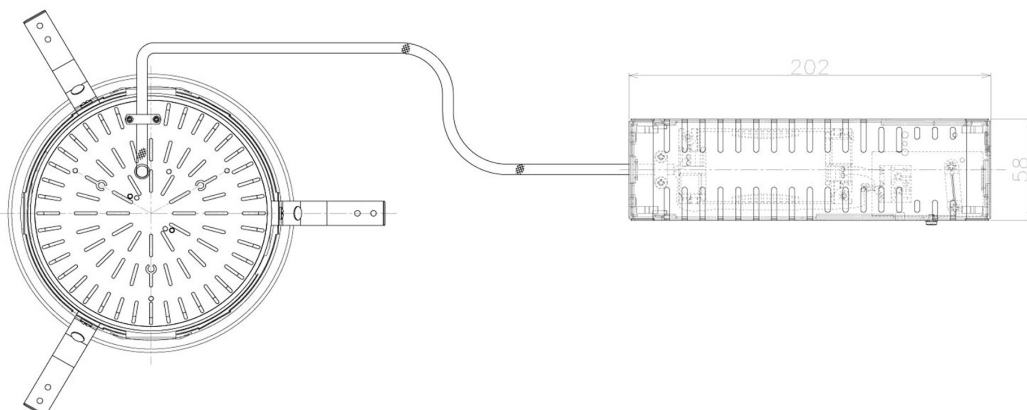

Item no. DD098-3440MB9040L

Series Name: Φ 150 Spark (Swallow Cone)

Installation	Recessed mount
Type	Φ 150 Spark (Swallow Cone)
Fixture wattage	33.8W
Beam angle	33 deg
Color Temp.	4000K
CRI	Ra>90
Luminous	3295 lm
Body	Die-cast aluminum alloy
Body finish	N/A
Trim finish	Black
Reflector finish	Mirror
IP Rate	IP20
Light source	COB module
Input Voltage	AC220~240V
Dimming Type	Non-Dimmable
Certificate	CE, CCC
Cut Hole	150mm

Height (Weight)	
65.3W	127 (1.4kg)
48.5W	127 (1.4kg)
44.3W	108 (1.2kg)
33.8W	108 (1.2kg)
30.3W	108 (1.2kg)
23.0W	78 (0.9kg)