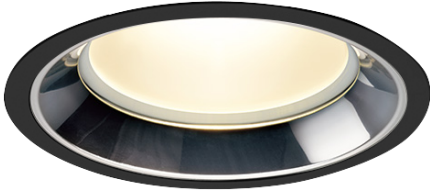

Item no. DD098-3440MB9040L

Series Name: Φ 150 Spark (Swallow Cone)

Installation	Recessed mount
Type	Φ 150 Spark (Swallow Cone)
Fixture wattage	33.8W
Beam angle	33 deg
Color Temp.	4000K
CRI	Ra>90
Luminous	3295 lm
Body	Die-cast aluminum alloy
Body finish	N/A
Trim finish	Black
Reflector finish	Mirror
IP Rate	IP20
Light source	COB module
Input Voltage	AC220~240V
Dimming Type	Non-Dimmable
Certificate	CE, CCC
Cut Hole	150mm