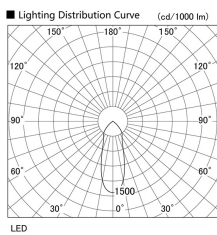

Item no. DD098-3440MB9040L

Series Name:  $\Phi$ 150 Spark (Swallow Cone)

Installation	Recessed mount
Type	
Fixture wattage	33.8W
Beam angle	33 deg
Color Temp.	4000K
CRI	Ra>90
Luminous	3295 lm
Body	Die-cast aluminum alloy
Body finish	N/A
Trim finish	Black
Reflector finish	Mirror
IP Rate	IP20
Light source	COB module
Input Voltage	AC220~240V
Dimming Type	Non-Dimmable
Certificate	CE, CCC
Cut Hole	150mm

Height (Weight)	
65.3W	127 (1.4kg)
48.5W	127 (1.4kg)
44.3W	108 (1.2kg)
33.8W	108 (1.2kg)
30.3W	108 (1.2kg)
23.0W	78 (0.9kg)