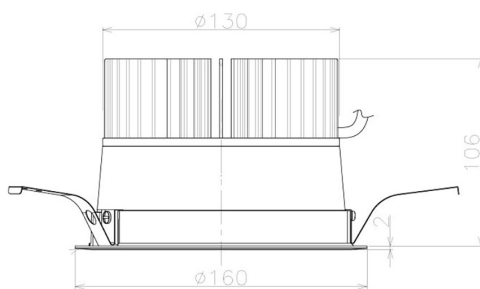

Item no. DD098-3440MB9040L

Series Name:  $\Phi$ 150 Spark (Swallow Cone)

Installation	Recessed mount
Type	
Fixture wattage	33.8W
Beam angle	33 deg
Color Temp.	4000K
CRI	Ra>90
Luminous	3295 lm
Body	Die-cast aluminum alloy
Body finish	N/A
Trim finish	Black
Reflector finish	Mirror
IP Rate	IP20
Light source	COB module
Input Voltage	AC220~240V
Dimming Type	Non-Dimmable
Certificate	CE, CCC
Cut Hole	150mm

Height (Weight)	
65.3W	127 (1.4kg)
48.5W	127 (1.4kg)
44.3W	108 (1.2kg)
33.8W	108 (1.2kg)
30.3W	108 (1.2kg)
23.0W	78 (0.9kg)