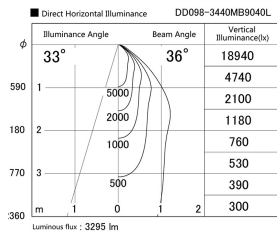

Item no. DD098-3440MB9040L

Series Name:  $\Phi$ 150 Spark (Swallow Cone)

Installation	Recessed mount
Type	
Fixture wattage	33.8W
Beam angle	33 deg
Color Temp.	4000K
CRI	Ra>90
Luminous	3295 lm
Body	Die-cast aluminum alloy
Body finish	N/A
Trim finish	Black
Reflector finish	Mirror
IP Rate	IP20
Light source	COB module
Input Voltage	AC220~240V
Dimming Type	Non-Dimmable
Certificate	CE, CCC
Cut Hole	150mm

Height (Weight)	
65.3W	127 (1.4kg)
48.5W	127 (1.4kg)
44.3W	108 (1.2kg)
33.8W	108 (1.2kg)
30.3W	108 (1.2kg)
23.0W	78 (0.9kg)