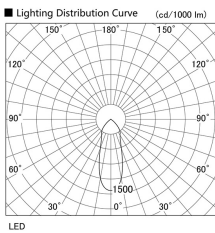

Item no. DD098-3440MB9040L

Series Name: Φ 150 Spark (Swallow Cone)

Installation	Recessed mount
Type	Φ 150 Spark (Swallow Cone)
Fixture wattage	33.8W
Beam angle	33 deg
Color Temp.	4000K
CRI	Ra>90
Luminous	3295 lm
Body	Die-cast aluminum alloy
Body finish	N/A
Trim finish	Black
Reflector finish	Mirror
IP Rate	IP20
Light source	COB module
Input Voltage	AC220~240V
Dimming Type	Non-Dimmable
Certificate	CE, CCC
Cut Hole	150mm

Height (Weight)	
65.3W	127 (1.4kg)
48.5W	127 (1.4kg)
44.3W	108 (1.2kg)
33.8W	108 (1.2kg)
30.3W	108 (1.2kg)
23.0W	78 (0.9kg)