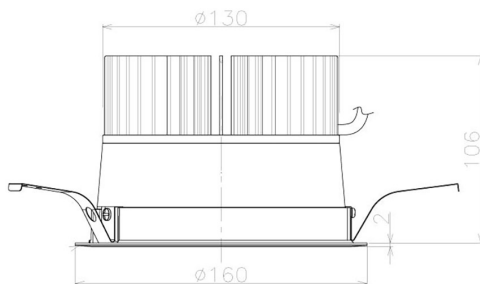

Item no. DD098-3440MB9040L

Series Name: Φ 150 Spark (Swallow Cone)

Installation	Recessed mount
Type	Φ 150 Spark (Swallow Cone)
Fixture wattage	33.8W
Beam angle	33 deg
Color Temp.	4000K
CRI	Ra>90
Luminous	3295 lm
Body	Die-cast aluminum alloy
Body finish	N/A
Trim finish	Black
Reflector finish	Mirror
IP Rate	IP20
Light source	COB module
Input Voltage	AC220~240V
Dimming Type	Non-Dimmable
Certificate	CE, CCC
Cut Hole	150mm

Height (Weight)	
65.3W	127 (1.4kg)
48.5W	127 (1.4kg)
44.3W	108 (1.2kg)
33.8W	108 (1.2kg)
30.3W	108 (1.2kg)
23.0W	78 (0.9kg)