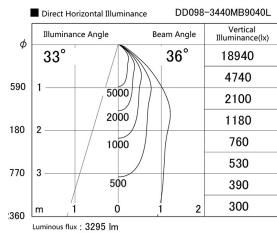

Item no. DD098-3440MB9040L

Series Name: Φ 150 Spark (Swallow Cone)

Installation	Recessed mount
Type	Φ 150 Spark (Swallow Cone)
Fixture wattage	33.8W
Beam angle	33 deg
Color Temp.	4000K
CRI	Ra>90
Luminous	3295 lm
Body	Die-cast aluminum alloy
Body finish	N/A
Trim finish	Black
Reflector finish	Mirror
IP Rate	IP20
Light source	COB module
Input Voltage	AC220~240V
Dimming Type	Non-Dimmable
Certificate	CE, CCC
Cut Hole	150mm

Height (Weight)	
65.3W	127 (1.4kg)
48.5W	127 (1.4kg)
44.3W	108 (1.2kg)
33.8W	108 (1.2kg)
30.3W	108 (1.2kg)
23.0W	78 (0.9kg)