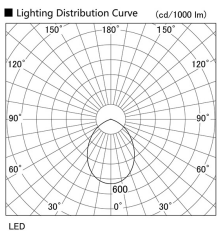

Item no. DD098-3460MB8527L

Series Name: Φ 150 Spark (Swallow Cone)

Installation	Recessed mount
Type	Φ 150 Spark (Swallow Cone)
Fixture wattage	33.8W
Beam angle	58 deg
Color Temp.	2700K
CRI	Ra>85
Luminous	3279 lm
Body	Die-cast aluminum alloy
Body finish	N/A
Trim finish	Black
Reflector finish	Mirror
IP Rate	IP20
Light source	COB module
Input Voltage	AC220~240V
Dimming Type	Non-Dimmable
Certificate	CE, CCC
Cut Hole	150mm

Height (Weight)	
65.3W	127 (1.4kg)
48.5W	127 (1.4kg)
44.3W	108 (1.2kg)
33.8W	108 (1.2kg)
30.3W	108 (1.2kg)
23.0W	78 (0.9kg)