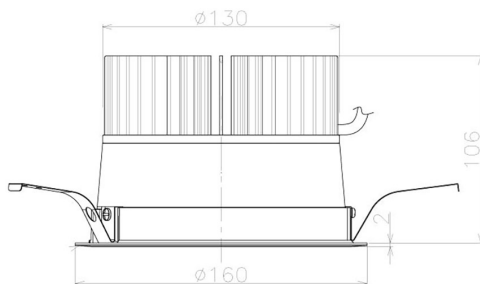

Item no. DD098-3460MB8527L

Series Name: Φ 150 Spark (Swallow Cone)

Installation	Recessed mount
Type	Φ 150 Spark (Swallow Cone)
Fixture wattage	33.8W
Beam angle	58 deg
Color Temp.	2700K
CRI	Ra>85
Luminous	3279 lm
Body	Die-cast aluminum alloy
Body finish	N/A
Trim finish	Black
Reflector finish	Mirror
IP Rate	IP20
Light source	COB module
Input Voltage	AC220~240V
Dimming Type	Non-Dimmable
Certificate	CE, CCC
Cut Hole	150mm

Height (Weight)	
65.3W	127 (1.4kg)
48.5W	127 (1.4kg)
44.3W	108 (1.2kg)
33.8W	108 (1.2kg)
30.3W	108 (1.2kg)
23.0W	78 (0.9kg)