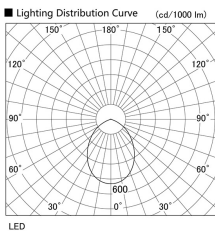

Item no. DD098-3460MB8527L

Series Name:  $\Phi$ 150 Spark (Swallow Cone)

Installation	Recessed mount
Type	
Fixture wattage	33.8W
Beam angle	58 deg
Color Temp.	2700K
CRI	Ra>85
Luminous	3279 lm
Body	Die-cast aluminum alloy
Body finish	N/A
Trim finish	Black
Reflector finish	Mirror
IP Rate	IP20
Light source	COB module
Input Voltage	AC220~240V
Dimming Type	Non-Dimmable
Certificate	CE, CCC
Cut Hole	150mm

Height (Weight)	
65.3W	127 (1.4kg)
48.5W	127 (1.4kg)
44.3W	108 (1.2kg)
33.8W	108 (1.2kg)
30.3W	108 (1.2kg)
23.0W	78 (0.9kg)