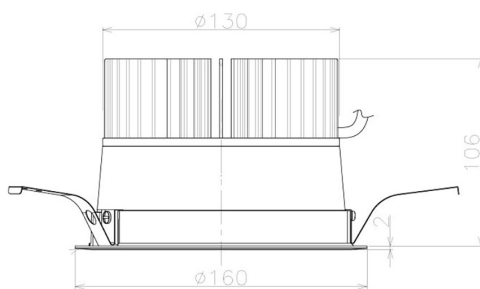

Item no. DD098-3460MB8527L

Series Name:  $\Phi$ 150 Spark (Swallow Cone)

Installation	Recessed mount
Type	
Fixture wattage	33.8W
Beam angle	58 deg
Color Temp.	2700K
CRI	Ra>85
Luminous	3279 lm
Body	Die-cast aluminum alloy
Body finish	N/A
Trim finish	Black
Reflector finish	Mirror
IP Rate	IP20
Light source	COB module
Input Voltage	AC220~240V
Dimming Type	Non-Dimmable
Certificate	CE, CCC
Cut Hole	150mm

Height (Weight)	
65.3W	127 (1.4kg)
48.5W	127 (1.4kg)
44.3W	108 (1.2kg)
33.8W	108 (1.2kg)
30.3W	108 (1.2kg)
23.0W	78 (0.9kg)