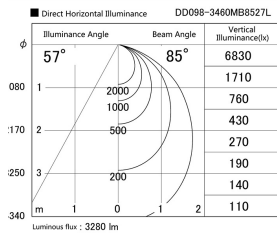

Item no. DD098-3460MB8527L

Series Name: Φ 150 Spark (Swallow Cone)

Installation	Recessed mount
Type	Φ 150 Spark (Swallow Cone)
Fixture wattage	33.8W
Beam angle	58 deg
Color Temp.	2700K
CRI	Ra>85
Luminous	3279 lm
Body	Die-cast aluminum alloy
Body finish	N/A
Trim finish	Black
Reflector finish	Mirror
IP Rate	IP20
Light source	COB module
Input Voltage	AC220~240V
Dimming Type	Non-Dimmable
Certificate	CE, CCC
Cut Hole	150mm

Height (Weight)	
65.3W	127 (1.4kg)
48.5W	127 (1.4kg)
44.3W	108 (1.2kg)
33.8W	108 (1.2kg)
30.3W	108 (1.2kg)
23.0W	78 (0.9kg)