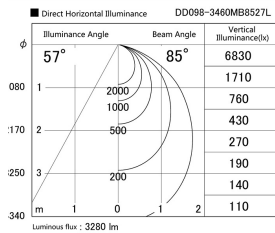

Item no. DD098-3460MB8527L

Series Name:  $\Phi$ 150 Spark (Swallow Cone)

Installation	Recessed mount
Type	
Fixture wattage	33.8W
Beam angle	58 deg
Color Temp.	2700K
CRI	Ra>85
Luminous	3279 lm
Body	Die-cast aluminum alloy
Body finish	N/A
Trim finish	Black
Reflector finish	Mirror
IP Rate	IP20
Light source	COB module
Input Voltage	AC220~240V
Dimming Type	Non-Dimmable
Certificate	CE, CCC
Cut Hole	150mm

Height (Weight)	
65.3W	127 (1.4kg)
48.5W	127 (1.4kg)
44.3W	108 (1.2kg)
33.8W	108 (1.2kg)
30.3W	108 (1.2kg)
23.0W	78 (0.9kg)