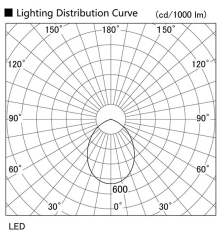

Item no. DD098-3460MB8530L

Series Name: Φ 150 Spark (Swallow Cone)

Installation	Recessed mount
Type	Φ 150 Spark (Swallow Cone)
Fixture wattage	33.8W
Beam angle	58 deg
Color Temp.	3000K
CRI	Ra>85
Luminous	3416 lm
Body	Die-cast aluminum alloy
Body finish	N/A
Trim finish	Black
Reflector finish	Mirror
IP Rate	IP20
Light source	COB module
Input Voltage	AC220~240V
Dimming Type	Non-Dimmable
Certificate	CE, CCC
Cut Hole	150mm

Height (Weight)	
65.3W	127 (1.4kg)
48.5W	127 (1.4kg)
44.3W	108 (1.2kg)
33.8W	108 (1.2kg)
30.3W	108 (1.2kg)
23.0W	78 (0.9kg)