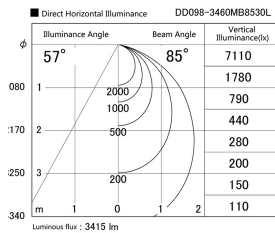

Item no. DD098-3460MB8530L

Series Name: Φ 150 Spark (Swallow Cone)

Installation	Recessed mount
Type	Φ 150 Spark (Swallow Cone)
Fixture wattage	33.8W
Beam angle	58 deg
Color Temp.	3000K
CRI	Ra>85
Luminous	3416 lm
Body	Die-cast aluminum alloy
Body finish	N/A
Trim finish	Black
Reflector finish	Mirror
IP Rate	IP20
Light source	COB module
Input Voltage	AC220~240V
Dimming Type	Non-Dimmable
Certificate	CE, CCC
Cut Hole	150mm

Height (Weight)	
65.3W	127 (1.4kg)
48.5W	127 (1.4kg)
44.3W	108 (1.2kg)
33.8W	108 (1.2kg)
30.3W	108 (1.2kg)
23.0W	78 (0.9kg)