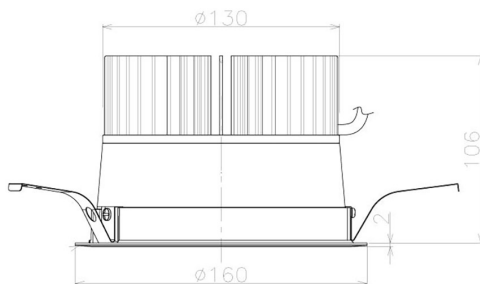

Item no. DD098-3460MB8530L

Series Name: Φ 150 Spark (Swallow Cone)

Installation	Recessed mount
Type	Φ 150 Spark (Swallow Cone)
Fixture wattage	33.8W
Beam angle	58 deg
Color Temp.	3000K
CRI	Ra>85
Luminous	3416 lm
Body	Die-cast aluminum alloy
Body finish	N/A
Trim finish	Black
Reflector finish	Mirror
IP Rate	IP20
Light source	COB module
Input Voltage	AC220~240V
Dimming Type	Non-Dimmable
Certificate	CE, CCC
Cut Hole	150mm

Height (Weight)	
65.3W	127 (1.4kg)
48.5W	127 (1.4kg)
44.3W	108 (1.2kg)
33.8W	108 (1.2kg)
30.3W	108 (1.2kg)
23.0W	78 (0.9kg)