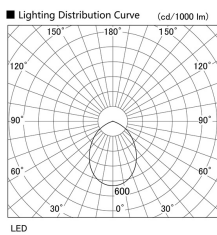

Item no. DD098-3460MB8530L

Series Name: Φ 150 Spark (Swallow Cone)

Installation	Recessed mount
Type	
Fixture wattage	33.8W
Beam angle	58 deg
Color Temp.	3000K
CRI	Ra>85
Luminous	3416 lm
Body	Die-cast aluminum alloy
Body finish	N/A
Trim finish	Black
Reflector finish	Mirror
IP Rate	IP20
Light source	COB module
Input Voltage	AC220~240V
Dimming Type	Non-Dimmable
Certificate	CE, CCC
Cut Hole	150mm

Height (Weight)	
65.3W	127 (1.4kg)
48.5W	127 (1.4kg)
44.3W	108 (1.2kg)
33.8W	108 (1.2kg)
30.3W	108 (1.2kg)
23.0W	78 (0.9kg)