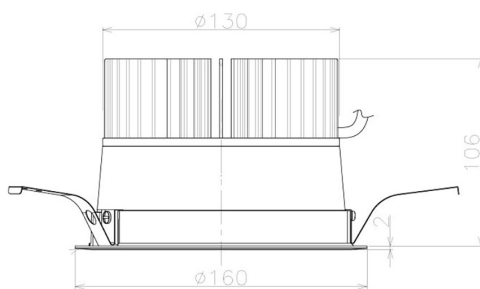

Item no. DD098-3460MB8530L

Series Name: Φ 150 Spark (Swallow Cone)

Installation	Recessed mount
Type	
Fixture wattage	33.8W
Beam angle	58 deg
Color Temp.	3000K
CRI	Ra>85
Luminous	3416 lm
Body	Die-cast aluminum alloy
Body finish	N/A
Trim finish	Black
Reflector finish	Mirror
IP Rate	IP20
Light source	COB module
Input Voltage	AC220~240V
Dimming Type	Non-Dimmable
Certificate	CE, CCC
Cut Hole	150mm

Height (Weight)	
65.3W	127 (1.4kg)
48.5W	127 (1.4kg)
44.3W	108 (1.2kg)
33.8W	108 (1.2kg)
30.3W	108 (1.2kg)
23.0W	78 (0.9kg)