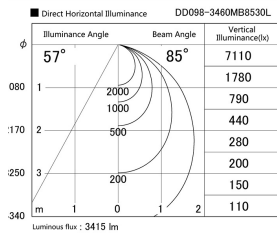

Item no. DD098-3460MB8530L

Series Name: Φ 150 Spark (Swallow Cone)

Installation	Recessed mount
Type	
Fixture wattage	33.8W
Beam angle	58 deg
Color Temp.	3000K
CRI	Ra>85
Luminous	3416 lm
Body	Die-cast aluminum alloy
Body finish	N/A
Trim finish	Black
Reflector finish	Mirror
IP Rate	IP20
Light source	COB module
Input Voltage	AC220~240V
Dimming Type	Non-Dimmable
Certificate	CE, CCC
Cut Hole	150mm

Height (Weight)	
65.3W	127 (1.4kg)
48.5W	127 (1.4kg)
44.3W	108 (1.2kg)
33.8W	108 (1.2kg)
30.3W	108 (1.2kg)
23.0W	78 (0.9kg)