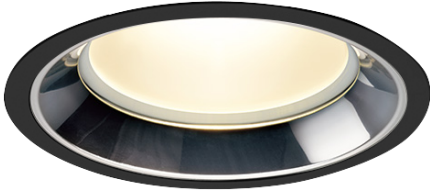

Item no. DD098-3460MB8530L

Series Name: Φ 150 Spark (Swallow Cone)

Installation	Recessed mount
Type	Φ 150 Spark (Swallow Cone)
Fixture wattage	33.8W
Beam angle	58 deg
Color Temp.	3000K
CRI	Ra>85
Luminous	3416 lm
Body	Die-cast aluminum alloy
Body finish	N/A
Trim finish	Black
Reflector finish	Mirror
IP Rate	IP20
Light source	COB module
Input Voltage	AC220~240V
Dimming Type	Non-Dimmable
Certificate	CE, CCC
Cut Hole	150mm