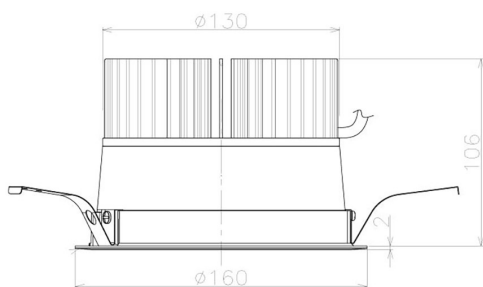

Item no. DD098-3460MB8535L

Series Name: Φ 150 Spark (Swallow Cone)

Installation	Recessed mount
Type	
Fixture wattage	33.8W
Beam angle	58 deg
Color Temp.	3500K
CRI	Ra>85
Luminous	3484 lm
Body	Die-cast aluminum alloy
Body finish	N/A
Trim finish	Black
Reflector finish	Mirror
IP Rate	IP20
Light source	COB module
Input Voltage	AC220~240V
Dimming Type	Non-Dimmable
Certificate	CE, CCC
Cut Hole	150mm

Height (Weight)	
65.3W	127 (1.4kg)
48.5W	127 (1.4kg)
44.3W	108 (1.2kg)
33.8W	108 (1.2kg)
30.3W	108 (1.2kg)
23.0W	78 (0.9kg)