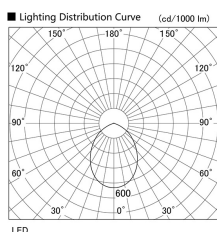

Item no. DD098-3460MB8535L

Series Name: Φ 150 Spark (Swallow Cone)

Installation	Recessed mount
Type	Φ 150 Spark (Swallow Cone)
Fixture wattage	33.8W
Beam angle	58 deg
Color Temp.	3500K
CRI	Ra>85
Luminous	3484 lm
Body	Die-cast aluminum alloy
Body finish	N/A
Trim finish	Black
Reflector finish	Mirror
IP Rate	IP20
Light source	COB module
Input Voltage	AC220~240V
Dimming Type	Non-Dimmable
Certificate	CE, CCC
Cut Hole	150mm

Height (Weight)	
65.3W	127 (1.4kg)
48.5W	127 (1.4kg)
44.3W	108 (1.2kg)
33.8W	108 (1.2kg)
30.3W	108 (1.2kg)
23.0W	78 (0.9kg)