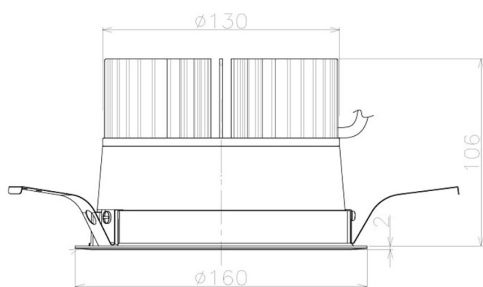

Item no. DD098-3460MB8535L

Series Name: Φ 150 Spark (Swallow Cone)

Installation	Recessed mount
Type	Φ 150 Spark (Swallow Cone)
Fixture wattage	33.8W
Beam angle	58 deg
Color Temp.	3500K
CRI	Ra>85
Luminous	3484 lm
Body	Die-cast aluminum alloy
Body finish	N/A
Trim finish	Black
Reflector finish	Mirror
IP Rate	IP20
Light source	COB module
Input Voltage	AC220~240V
Dimming Type	Non-Dimmable
Certificate	CE, CCC
Cut Hole	150mm

Height (Weight)	
65.3W	127 (1.4kg)
48.5W	127 (1.4kg)
44.3W	108 (1.2kg)
33.8W	108 (1.2kg)
30.3W	108 (1.2kg)
23.0W	78 (0.9kg)