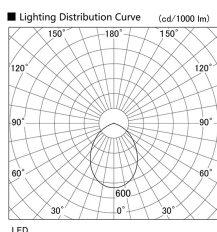

Item no. DD098-3460MB8535L

Series Name: Φ 150 Spark (Swallow Cone)

Installation	Recessed mount
Type	
Fixture wattage	33.8W
Beam angle	58 deg
Color Temp.	3500K
CRI	Ra>85
Luminous	3484 lm
Body	Die-cast aluminum alloy
Body finish	N/A
Trim finish	Black
Reflector finish	Mirror
IP Rate	IP20
Light source	COB module
Input Voltage	AC220~240V
Dimming Type	Non-Dimmable
Certificate	CE, CCC
Cut Hole	150mm

Height (Weight)	
65.3W	127 (1.4kg)
48.5W	127 (1.4kg)
44.3W	108 (1.2kg)
33.8W	108 (1.2kg)
30.3W	108 (1.2kg)
23.0W	78 (0.9kg)