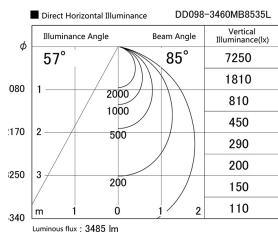

Item no. DD098-3460MB8535L

Series Name: Φ 150 Spark (Swallow Cone)

Installation	Recessed mount
Type	
Fixture wattage	33.8W
Beam angle	58 deg
Color Temp.	3500K
CRI	Ra>85
Luminous	3484 lm
Body	Die-cast aluminum alloy
Body finish	N/A
Trim finish	Black
Reflector finish	Mirror
IP Rate	IP20
Light source	COB module
Input Voltage	AC220~240V
Dimming Type	Non-Dimmable
Certificate	CE, CCC
Cut Hole	150mm

Height (Weight)	
65.3W	127 (1.4kg)
48.5W	127 (1.4kg)
44.3W	108 (1.2kg)
33.8W	108 (1.2kg)
30.3W	108 (1.2kg)
23.0W	78 (0.9kg)