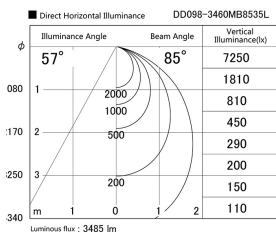

Item no. DD098-3460MB8535L

Series Name: Φ 150 Spark (Swallow Cone)

Installation	Recessed mount
Type	Φ 150 Spark (Swallow Cone)
Fixture wattage	33.8W
Beam angle	58 deg
Color Temp.	3500K
CRI	Ra>85
Luminous	3484 lm
Body	Die-cast aluminum alloy
Body finish	N/A
Trim finish	Black
Reflector finish	Mirror
IP Rate	IP20
Light source	COB module
Input Voltage	AC220~240V
Dimming Type	Non-Dimmable
Certificate	CE, CCC
Cut Hole	150mm

Height (Weight)	
65.3W	127 (1.4kg)
48.5W	127 (1.4kg)
44.3W	108 (1.2kg)
33.8W	108 (1.2kg)
30.3W	108 (1.2kg)
23.0W	78 (0.9kg)