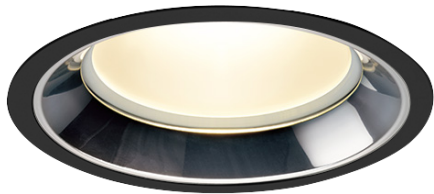

Item no. DD098-3460MB8535L

Series Name: Φ 150 Spark (Swallow Cone)

Installation	Recessed mount
Type	
Fixture wattage	33.8W
Beam angle	58 deg
Color Temp.	3500K
CRI	Ra>85
Luminous	3484 lm
Body	Die-cast aluminum alloy
Body finish	N/A
Trim finish	Black
Reflector finish	Mirror
IP Rate	IP20
Light source	COB module
Input Voltage	AC220~240V
Dimming Type	Non-Dimmable
Certificate	CE, CCC
Cut Hole	150mm