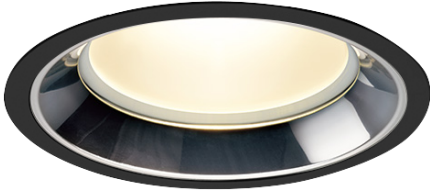

Item no. DD098-3460MB8540L

Series Name: Φ 150 Spark (Swallow Cone)

Installation	Recessed mount
Type	Φ 150 Spark (Swallow Cone)
Fixture wattage	33.8W
Beam angle	58 deg
Color Temp.	4000K
CRI	Ra>85
Luminous	3518 lm
Body	Die-cast aluminum alloy
Body finish	N/A
Trim finish	Black
Reflector finish	Mirror
IP Rate	IP20
Light source	COB module
Input Voltage	AC220~240V
Dimming Type	Non-Dimmable
Certificate	CE, CCC
Cut Hole	150mm