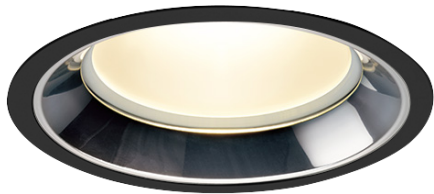

Item no. DD098-3460MB8540L

Series Name: Φ 150 Spark (Swallow Cone)

Installation	Recessed mount
Type	
Fixture wattage	33.8W
Beam angle	58 deg
Color Temp.	4000K
CRI	Ra>85
Luminous	3518 lm
Body	Die-cast aluminum alloy
Body finish	N/A
Trim finish	Black
Reflector finish	Mirror
IP Rate	IP20
Light source	COB module
Input Voltage	AC220~240V
Dimming Type	Non-Dimmable
Certificate	CE, CCC
Cut Hole	150mm