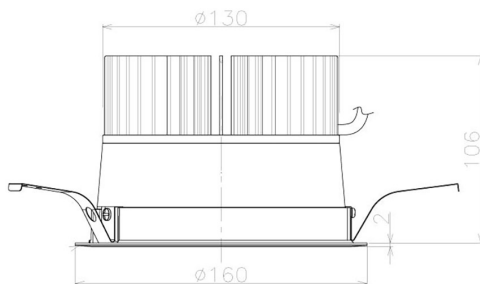

Item no. DD098-3460MB8540L

Series Name: Φ 150 Spark (Swallow Cone)

Installation	Recessed mount
Type	Φ 150 Spark (Swallow Cone)
Fixture wattage	33.8W
Beam angle	58 deg
Color Temp.	4000K
CRI	Ra>85
Luminous	3518 lm
Body	Die-cast aluminum alloy
Body finish	N/A
Trim finish	Black
Reflector finish	Mirror
IP Rate	IP20
Light source	COB module
Input Voltage	AC220~240V
Dimming Type	Non-Dimmable
Certificate	CE, CCC
Cut Hole	150mm

Height (Weight)	
65.3W	127 (1.4kg)
48.5W	127 (1.4kg)
44.3W	108 (1.2kg)
33.8W	108 (1.2kg)
30.3W	108 (1.2kg)
23.0W	78 (0.9kg)