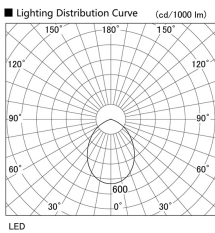

Item no. DD098-3460MB8540L

Series Name: Φ 150 Spark (Swallow Cone)

Installation	Recessed mount
Type	Φ 150 Spark (Swallow Cone)
Fixture wattage	33.8W
Beam angle	58 deg
Color Temp.	4000K
CRI	Ra>85
Luminous	3518 lm
Body	Die-cast aluminum alloy
Body finish	N/A
Trim finish	Black
Reflector finish	Mirror
IP Rate	IP20
Light source	COB module
Input Voltage	AC220~240V
Dimming Type	Non-Dimmable
Certificate	CE, CCC
Cut Hole	150mm

Height (Weight)	
65.3W	127 (1.4kg)
48.5W	127 (1.4kg)
44.3W	108 (1.2kg)
33.8W	108 (1.2kg)
30.3W	108 (1.2kg)
23.0W	78 (0.9kg)