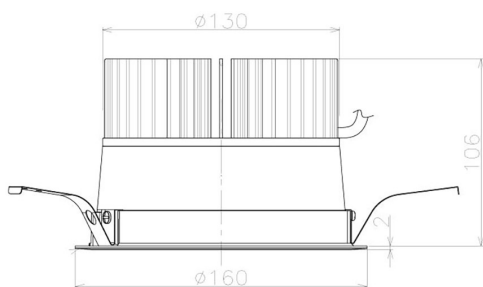

Item no. DD098-3460MB8540L

Series Name: Φ 150 Spark (Swallow Cone)

Installation	Recessed mount
Type	
Fixture wattage	33.8W
Beam angle	58 deg
Color Temp.	4000K
CRI	Ra>85
Luminous	3518 lm
Body	Die-cast aluminum alloy
Body finish	N/A
Trim finish	Black
Reflector finish	Mirror
IP Rate	IP20
Light source	COB module
Input Voltage	AC220~240V
Dimming Type	Non-Dimmable
Certificate	CE, CCC
Cut Hole	150mm

Height (Weight)	
65.3W	127 (1.4kg)
48.5W	127 (1.4kg)
44.3W	108 (1.2kg)
33.8W	108 (1.2kg)
30.3W	108 (1.2kg)
23.0W	78 (0.9kg)