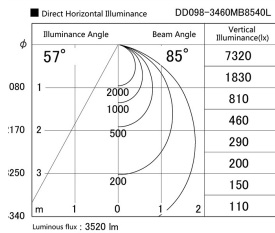

Item no. DD098-3460MB8540L

Series Name: Φ 150 Spark (Swallow Cone)

Installation	Recessed mount
Type	Φ 150 Spark (Swallow Cone)
Fixture wattage	33.8W
Beam angle	58 deg
Color Temp.	4000K
CRI	Ra>85
Luminous	3518 lm
Body	Die-cast aluminum alloy
Body finish	N/A
Trim finish	Black
Reflector finish	Mirror
IP Rate	IP20
Light source	COB module
Input Voltage	AC220~240V
Dimming Type	Non-Dimmable
Certificate	CE, CCC
Cut Hole	150mm

Height (Weight)	
65.3W	127 (1.4kg)
48.5W	127 (1.4kg)
44.3W	108 (1.2kg)
33.8W	108 (1.2kg)
30.3W	108 (1.2kg)
23.0W	78 (0.9kg)