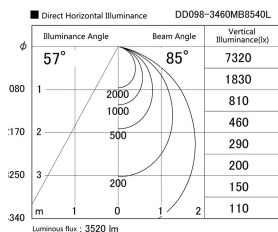

Item no. DD098-3460MB8540L

Series Name: Φ 150 Spark (Swallow Cone)

Installation	Recessed mount
Type	
Fixture wattage	33.8W
Beam angle	58 deg
Color Temp.	4000K
CRI	Ra>85
Luminous	3518 lm
Body	Die-cast aluminum alloy
Body finish	N/A
Trim finish	Black
Reflector finish	Mirror
IP Rate	IP20
Light source	COB module
Input Voltage	AC220~240V
Dimming Type	Non-Dimmable
Certificate	CE, CCC
Cut Hole	150mm

Height (Weight)	
65.3W	127 (1.4kg)
48.5W	127 (1.4kg)
44.3W	108 (1.2kg)
33.8W	108 (1.2kg)
30.3W	108 (1.2kg)
23.0W	78 (0.9kg)