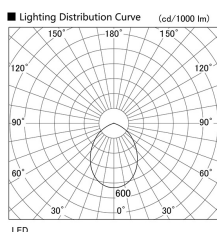

Item no. DD098-3460MB8540L

Series Name: Φ 150 Spark (Swallow Cone)

Installation	Recessed mount
Type	
Fixture wattage	33.8W
Beam angle	58 deg
Color Temp.	4000K
CRI	Ra>85
Luminous	3518 lm
Body	Die-cast aluminum alloy
Body finish	N/A
Trim finish	Black
Reflector finish	Mirror
IP Rate	IP20
Light source	COB module
Input Voltage	AC220~240V
Dimming Type	Non-Dimmable
Certificate	CE, CCC
Cut Hole	150mm

Height (Weight)	
65.3W	127 (1.4kg)
48.5W	127 (1.4kg)
44.3W	108 (1.2kg)
33.8W	108 (1.2kg)
30.3W	108 (1.2kg)
23.0W	78 (0.9kg)