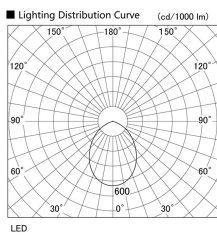

Item no. DD098-3460MB9027L

Series Name:  $\Phi$ 150 Spark (Swallow Cone)

Installation	Recessed mount
Type	
Fixture wattage	33.8W
Beam angle	58 deg
Color Temp.	2700K
CRI	Ra>90
Luminous	2982 lm
Body	Die-cast aluminum alloy
Body finish	N/A
Trim finish	Black
Reflector finish	Mirror
IP Rate	IP20
Light source	COB module
Input Voltage	AC220~240V
Dimming Type	Non-Dimmable
Certificate	CE, CCC
Cut Hole	150mm

Height (Weight)	
65.3W	127 (1.4kg)
48.5W	127 (1.4kg)
44.3W	108 (1.2kg)
33.8W	108 (1.2kg)
30.3W	108 (1.2kg)
23.0W	78 (0.9kg)