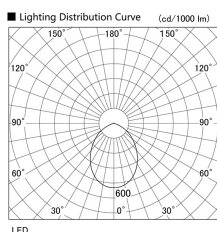

Item no. DD098-3460MB9027L

Series Name: Φ 150 Spark (Swallow Cone)

Installation	Recessed mount
Type	Φ 150 Spark (Swallow Cone)
Fixture wattage	33.8W
Beam angle	58 deg
Color Temp.	2700K
CRI	Ra>90
Luminous	2982 lm
Body	Die-cast aluminum alloy
Body finish	N/A
Trim finish	Black
Reflector finish	Mirror
IP Rate	IP20
Light source	COB module
Input Voltage	AC220~240V
Dimming Type	Non-Dimmable
Certificate	CE, CCC
Cut Hole	150mm

Height (Weight)	
65.3W	127 (1.4kg)
48.5W	127 (1.4kg)
44.3W	108 (1.2kg)
33.8W	108 (1.2kg)
30.3W	108 (1.2kg)
23.0W	78 (0.9kg)