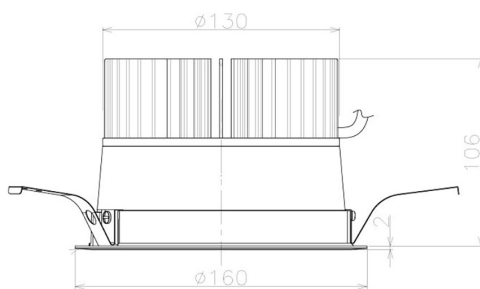

Item no. DD098-3460MB9027L

Series Name:  $\Phi$ 150 Spark (Swallow Cone)

Installation	Recessed mount
Type	
Fixture wattage	33.8W
Beam angle	58 deg
Color Temp.	2700K
CRI	Ra>90
Luminous	2982 lm
Body	Die-cast aluminum alloy
Body finish	N/A
Trim finish	Black
Reflector finish	Mirror
IP Rate	IP20
Light source	COB module
Input Voltage	AC220~240V
Dimming Type	Non-Dimmable
Certificate	CE, CCC
Cut Hole	150mm

Height (Weight)	
65.3W	127 (1.4kg)
48.5W	127 (1.4kg)
44.3W	108 (1.2kg)
33.8W	108 (1.2kg)
30.3W	108 (1.2kg)
23.0W	78 (0.9kg)