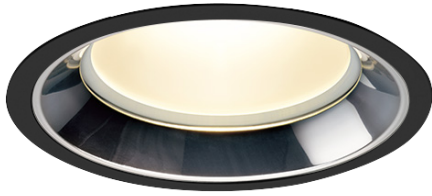

Item no. DD098-3460MB9027L

Series Name:  $\Phi$ 150 Spark (Swallow Cone)

Installation	Recessed mount
Type	
Fixture wattage	33.8W
Beam angle	58 deg
Color Temp.	2700K
CRI	Ra>90
Luminous	2982 lm
Body	Die-cast aluminum alloy
Body finish	N/A
Trim finish	Black
Reflector finish	Mirror
IP Rate	IP20
Light source	COB module
Input Voltage	AC220~240V
Dimming Type	Non-Dimmable
Certificate	CE, CCC
Cut Hole	150mm