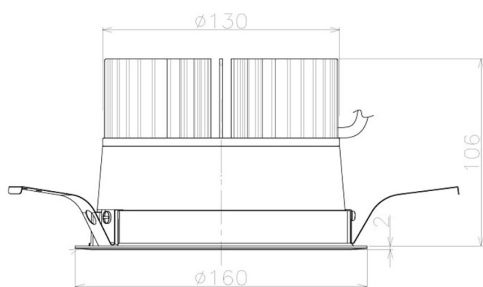

Item no. DD098-3460MB9027L

Series Name: Φ 150 Spark (Swallow Cone)

Installation	Recessed mount
Type	Φ 150 Spark (Swallow Cone)
Fixture wattage	33.8W
Beam angle	58 deg
Color Temp.	2700K
CRI	Ra>90
Luminous	2982 lm
Body	Die-cast aluminum alloy
Body finish	N/A
Trim finish	Black
Reflector finish	Mirror
IP Rate	IP20
Light source	COB module
Input Voltage	AC220~240V
Dimming Type	Non-Dimmable
Certificate	CE, CCC
Cut Hole	150mm

Height (Weight)	
65.3W	127 (1.4kg)
48.5W	127 (1.4kg)
44.3W	108 (1.2kg)
33.8W	108 (1.2kg)
30.3W	108 (1.2kg)
23.0W	78 (0.9kg)