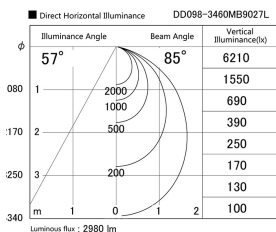

Item no. DD098-3460MB9027L

Series Name: Φ 150 Spark (Swallow Cone)

Installation	Recessed mount
Type	Φ 150 Spark (Swallow Cone)
Fixture wattage	33.8W
Beam angle	58 deg
Color Temp.	2700K
CRI	Ra>90
Luminous	2982 lm
Body	Die-cast aluminum alloy
Body finish	N/A
Trim finish	Black
Reflector finish	Mirror
IP Rate	IP20
Light source	COB module
Input Voltage	AC220~240V
Dimming Type	Non-Dimmable
Certificate	CE, CCC
Cut Hole	150mm

Height (Weight)	
65.3W	127 (1.4kg)
48.5W	127 (1.4kg)
44.3W	108 (1.2kg)
33.8W	108 (1.2kg)
30.3W	108 (1.2kg)
23.0W	78 (0.9kg)