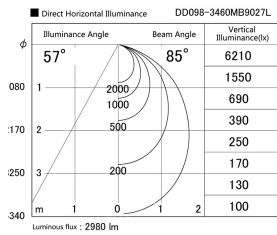

Item no. DD098-3460MB9027L

Series Name:  $\Phi$ 150 Spark (Swallow Cone)

Installation	Recessed mount
Type	
Fixture wattage	33.8W
Beam angle	58 deg
Color Temp.	2700K
CRI	Ra>90
Luminous	2982 lm
Body	Die-cast aluminum alloy
Body finish	N/A
Trim finish	Black
Reflector finish	Mirror
IP Rate	IP20
Light source	COB module
Input Voltage	AC220~240V
Dimming Type	Non-Dimmable
Certificate	CE, CCC
Cut Hole	150mm

Height (Weight)	
65.3W	127 (1.4kg)
48.5W	127 (1.4kg)
44.3W	108 (1.2kg)
33.8W	108 (1.2kg)
30.3W	108 (1.2kg)
23.0W	78 (0.9kg)