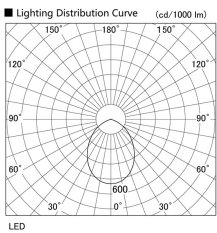

Item no. DD098-3460MB9030L

Series Name: Φ 150 Spark (Swallow Cone)

Installation	Recessed mount
Type	Φ 150 Spark (Swallow Cone)
Fixture wattage	33.8W
Beam angle	58 deg
Color Temp.	3000K
CRI	Ra>90
Luminous	3106 lm
Body	Die-cast aluminum alloy
Body finish	N/A
Trim finish	Black
Reflector finish	Mirror
IP Rate	IP20
Light source	COB module
Input Voltage	AC220~240V
Dimming Type	Non-Dimmable
Certificate	CE, CCC
Cut Hole	150mm

Height (Weight)	
65.3W	127 (1.4kg)
48.5W	127 (1.4kg)
44.3W	108 (1.2kg)
33.8W	108 (1.2kg)
30.3W	108 (1.2kg)
23.0W	78 (0.9kg)