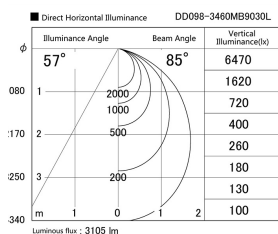

Item no. DD098-3460MB9030L

Series Name: Φ 150 Spark (Swallow Cone)

Installation	Recessed mount
Type	
Fixture wattage	33.8W
Beam angle	58 deg
Color Temp.	3000K
CRI	Ra>90
Luminous	3106 lm
Body	Die-cast aluminum alloy
Body finish	N/A
Trim finish	Black
Reflector finish	Mirror
IP Rate	IP20
Light source	COB module
Input Voltage	AC220~240V
Dimming Type	Non-Dimmable
Certificate	CE, CCC
Cut Hole	150mm

Height (Weight)	
65.3W	127 (1.4kg)
48.5W	127 (1.4kg)
44.3W	108 (1.2kg)
33.8W	108 (1.2kg)
30.3W	108 (1.2kg)
23.0W	78 (0.9kg)