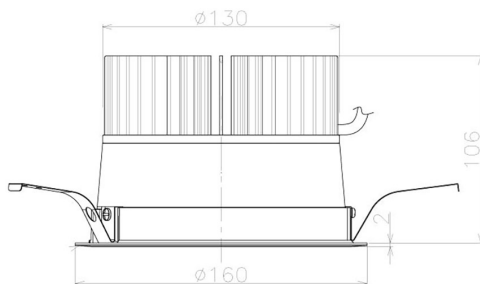

Item no. DD098-3460MB9030L

Series Name: Φ 150 Spark (Swallow Cone)

Installation	Recessed mount
Type	Φ 150 Spark (Swallow Cone)
Fixture wattage	33.8W
Beam angle	58 deg
Color Temp.	3000K
CRI	Ra>90
Luminous	3106 lm
Body	Die-cast aluminum alloy
Body finish	N/A
Trim finish	Black
Reflector finish	Mirror
IP Rate	IP20
Light source	COB module
Input Voltage	AC220~240V
Dimming Type	Non-Dimmable
Certificate	CE, CCC
Cut Hole	150mm

Height (Weight)	
65.3W	127 (1.4kg)
48.5W	127 (1.4kg)
44.3W	108 (1.2kg)
33.8W	108 (1.2kg)
30.3W	108 (1.2kg)
23.0W	78 (0.9kg)