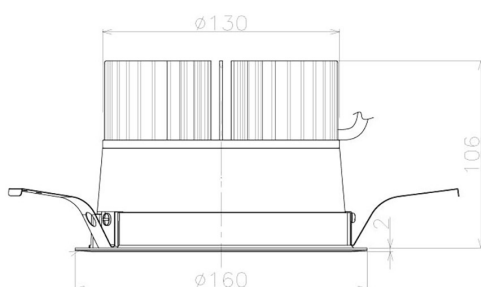

Item no. DD098-3460MB9030L

Series Name: Φ 150 Spark (Swallow Cone)

Installation	Recessed mount
Type	
Fixture wattage	33.8W
Beam angle	58 deg
Color Temp.	3000K
CRI	Ra>90
Luminous	3106 lm
Body	Die-cast aluminum alloy
Body finish	N/A
Trim finish	Black
Reflector finish	Mirror
IP Rate	IP20
Light source	COB module
Input Voltage	AC220~240V
Dimming Type	Non-Dimmable
Certificate	CE, CCC
Cut Hole	150mm

Height (Weight)	
65.3W	127 (1.4kg)
48.5W	127 (1.4kg)
44.3W	108 (1.2kg)
33.8W	108 (1.2kg)
30.3W	108 (1.2kg)
23.0W	78 (0.9kg)