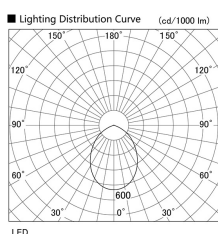

Item no. DD098-3460MB9030L

Series Name: Φ 150 Spark (Swallow Cone)

Installation	Recessed mount
Type	
Fixture wattage	33.8W
Beam angle	58 deg
Color Temp.	3000K
CRI	Ra>90
Luminous	3106 lm
Body	Die-cast aluminum alloy
Body finish	N/A
Trim finish	Black
Reflector finish	Mirror
IP Rate	IP20
Light source	COB module
Input Voltage	AC220~240V
Dimming Type	Non-Dimmable
Certificate	CE, CCC
Cut Hole	150mm

Height (Weight)	
65.3W	127 (1.4kg)
48.5W	127 (1.4kg)
44.3W	108 (1.2kg)
33.8W	108 (1.2kg)
30.3W	108 (1.2kg)
23.0W	78 (0.9kg)