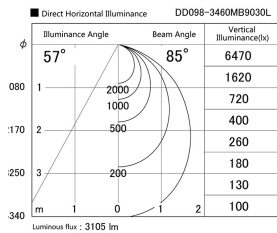

Item no. DD098-3460MB9030L

Series Name: Φ 150 Spark (Swallow Cone)

Installation	Recessed mount
Type	Φ 150 Spark (Swallow Cone)
Fixture wattage	33.8W
Beam angle	58 deg
Color Temp.	3000K
CRI	Ra>90
Luminous	3106 lm
Body	Die-cast aluminum alloy
Body finish	N/A
Trim finish	Black
Reflector finish	Mirror
IP Rate	IP20
Light source	COB module
Input Voltage	AC220~240V
Dimming Type	Non-Dimmable
Certificate	CE, CCC
Cut Hole	150mm

Height (Weight)	
65.3W	127 (1.4kg)
48.5W	127 (1.4kg)
44.3W	108 (1.2kg)
33.8W	108 (1.2kg)
30.3W	108 (1.2kg)
23.0W	78 (0.9kg)