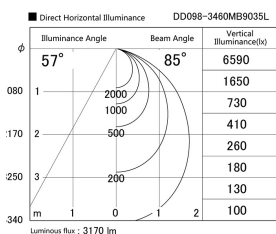

Item no. DD098-3460MB9035L

Series Name: Φ 150 Spark (Swallow Cone)

Installation	Recessed mount
Type	
Fixture wattage	33.8W
Beam angle	58 deg
Color Temp.	3500K
CRI	Ra>90
Luminous	3168 lm
Body	Die-cast aluminum alloy
Body finish	N/A
Trim finish	Black
Reflector finish	Mirror
IP Rate	IP20
Light source	COB module
Input Voltage	AC220~240V
Dimming Type	Non-Dimmable
Certificate	CE, CCC
Cut Hole	150mm

Height (Weight)	
65.3W	127 (1.4kg)
48.5W	127 (1.4kg)
44.3W	108 (1.2kg)
33.8W	108 (1.2kg)
30.3W	108 (1.2kg)
23.0W	78 (0.9kg)