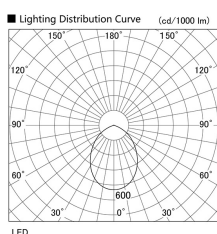

Item no. DD098-3460MB9035L

Series Name: Φ 150 Spark (Swallow Cone)

Installation	Recessed mount
Type	
Fixture wattage	33.8W
Beam angle	58 deg
Color Temp.	3500K
CRI	Ra>90
Luminous	3168 lm
Body	Die-cast aluminum alloy
Body finish	N/A
Trim finish	Black
Reflector finish	Mirror
IP Rate	IP20
Light source	COB module
Input Voltage	AC220~240V
Dimming Type	Non-Dimmable
Certificate	CE, CCC
Cut Hole	150mm

Height (Weight)	
65.3W	127 (1.4kg)
48.5W	127 (1.4kg)
44.3W	108 (1.2kg)
33.8W	108 (1.2kg)
30.3W	108 (1.2kg)
23.0W	78 (0.9kg)