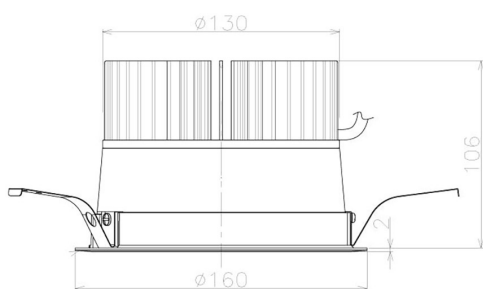

Item no. DD098-3460MB9035L

Series Name: Φ 150 Spark (Swallow Cone)

Installation	Recessed mount
Type	
Fixture wattage	33.8W
Beam angle	58 deg
Color Temp.	3500K
CRI	Ra>90
Luminous	3168 lm
Body	Die-cast aluminum alloy
Body finish	N/A
Trim finish	Black
Reflector finish	Mirror
IP Rate	IP20
Light source	COB module
Input Voltage	AC220~240V
Dimming Type	Non-Dimmable
Certificate	CE, CCC
Cut Hole	150mm

Height (Weight)	
65.3W	127 (1.4kg)
48.5W	127 (1.4kg)
44.3W	108 (1.2kg)
33.8W	108 (1.2kg)
30.3W	108 (1.2kg)
23.0W	78 (0.9kg)