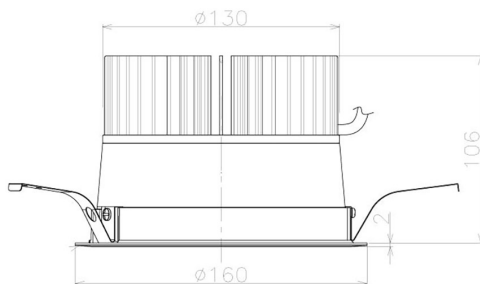

Item no. DD098-3460MB9040L

Series Name: Φ 150 Spark (Swallow Cone)

Installation	Recessed mount
Type	Φ 150 Spark (Swallow Cone)
Fixture wattage	33.8W
Beam angle	58 deg
Color Temp.	4000K
CRI	Ra>90
Luminous	3199 lm
Body	Die-cast aluminum alloy
Body finish	N/A
Trim finish	Black
Reflector finish	Mirror
IP Rate	IP20
Light source	COB module
Input Voltage	AC220~240V
Dimming Type	Non-Dimmable
Certificate	CE, CCC
Cut Hole	150mm

Height (Weight)	
65.3W	127 (1.4kg)
48.5W	127 (1.4kg)
44.3W	108 (1.2kg)
33.8W	108 (1.2kg)
30.3W	108 (1.2kg)
23.0W	78 (0.9kg)