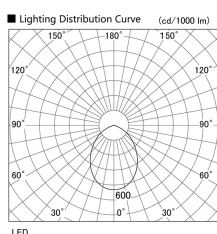

Item no. DD098-3460MB9040L

Series Name: Φ 150 Spark (Swallow Cone)

Installation	Recessed mount
Type	
Fixture wattage	33.8W
Beam angle	58 deg
Color Temp.	4000K
CRI	Ra>90
Luminous	3199 lm
Body	Die-cast aluminum alloy
Body finish	N/A
Trim finish	Black
Reflector finish	Mirror
IP Rate	IP20
Light source	COB module
Input Voltage	AC220~240V
Dimming Type	Non-Dimmable
Certificate	CE, CCC
Cut Hole	150mm

Height (Weight)	
65.3W	127 (1.4kg)
48.5W	127 (1.4kg)
44.3W	108 (1.2kg)
33.8W	108 (1.2kg)
30.3W	108 (1.2kg)
23.0W	78 (0.9kg)