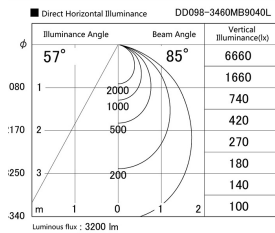

Item no. DD098-3460MB9040L

Series Name: Φ 150 Spark (Swallow Cone)

Installation	Recessed mount
Type	Φ 150 Spark (Swallow Cone)
Fixture wattage	33.8W
Beam angle	58 deg
Color Temp.	4000K
CRI	Ra>90
Luminous	3199 lm
Body	Die-cast aluminum alloy
Body finish	N/A
Trim finish	Black
Reflector finish	Mirror
IP Rate	IP20
Light source	COB module
Input Voltage	AC220~240V
Dimming Type	Non-Dimmable
Certificate	CE, CCC
Cut Hole	150mm

Height (Weight)	
65.3W	127 (1.4kg)
48.5W	127 (1.4kg)
44.3W	108 (1.2kg)
33.8W	108 (1.2kg)
30.3W	108 (1.2kg)
23.0W	78 (0.9kg)