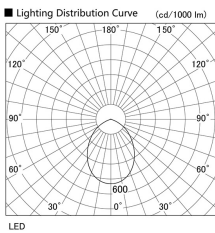

Item no. DD098-3460MB9040L

Series Name: Φ 150 Spark (Swallow Cone)

Installation	Recessed mount
Type	Φ 150 Spark (Swallow Cone)
Fixture wattage	33.8W
Beam angle	58 deg
Color Temp.	4000K
CRI	Ra>90
Luminous	3199 lm
Body	Die-cast aluminum alloy
Body finish	N/A
Trim finish	Black
Reflector finish	Mirror
IP Rate	IP20
Light source	COB module
Input Voltage	AC220~240V
Dimming Type	Non-Dimmable
Certificate	CE, CCC
Cut Hole	150mm

Height (Weight)	
65.3W	127 (1.4kg)
48.5W	127 (1.4kg)
44.3W	108 (1.2kg)
33.8W	108 (1.2kg)
30.3W	108 (1.2kg)
23.0W	78 (0.9kg)