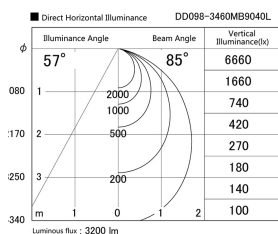

Item no. DD098-3460MB9040L

Series Name: Φ 150 Spark (Swallow Cone)

Installation	Recessed mount
Type	
Fixture wattage	33.8W
Beam angle	58 deg
Color Temp.	4000K
CRI	Ra>90
Luminous	3199 lm
Body	Die-cast aluminum alloy
Body finish	N/A
Trim finish	Black
Reflector finish	Mirror
IP Rate	IP20
Light source	COB module
Input Voltage	AC220~240V
Dimming Type	Non-Dimmable
Certificate	CE, CCC
Cut Hole	150mm

Height (Weight)	
65.3W	127 (1.4kg)
48.5W	127 (1.4kg)
44.3W	108 (1.2kg)
33.8W	108 (1.2kg)
30.3W	108 (1.2kg)
23.0W	78 (0.9kg)