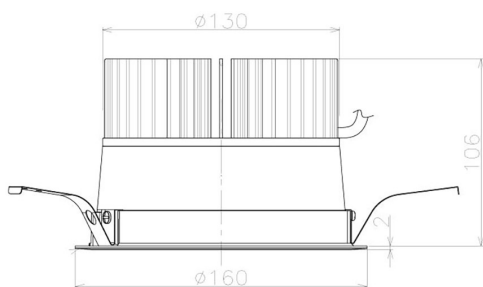

Item no. DD098-3460MB9040L

Series Name: Φ 150 Spark (Swallow Cone)

Installation	Recessed mount
Type	
Fixture wattage	33.8W
Beam angle	58 deg
Color Temp.	4000K
CRI	Ra>90
Luminous	3199 lm
Body	Die-cast aluminum alloy
Body finish	N/A
Trim finish	Black
Reflector finish	Mirror
IP Rate	IP20
Light source	COB module
Input Voltage	AC220~240V
Dimming Type	Non-Dimmable
Certificate	CE, CCC
Cut Hole	150mm

Height (Weight)	
65.3W	127 (1.4kg)
48.5W	127 (1.4kg)
44.3W	108 (1.2kg)
33.8W	108 (1.2kg)
30.3W	108 (1.2kg)
23.0W	78 (0.9kg)