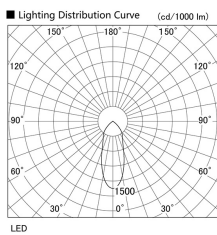

Item no. DD098-4540MB8527L

Series Name: Φ 150 Spark (Swallow Cone)

Installation	Recessed mount
Type	
Fixture wattage	44.3W
Beam angle	34 deg
Color Temp.	2700K
CRI	Ra>85
Luminous	4555 lm
Body	Die-cast aluminum alloy
Body finish	N/A
Trim finish	Black
Reflector finish	Mirror
IP Rate	IP20
Light source	COB module
Input Voltage	AC220~240V
Dimming Type	Non-Dimmable
Certificate	CE, CCC
Cut Hole	150mm

Height (Weight)	
65.3W	127 (1.4kg)
48.5W	127 (1.4kg)
44.3W	108 (1.2kg)
33.8W	108 (1.2kg)
30.3W	108 (1.2kg)
23.0W	78 (0.9kg)