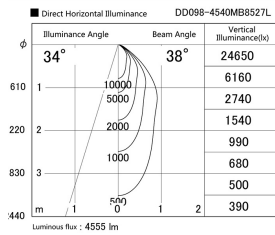

Item no. DD098-4540MB8527L

Series Name: Φ 150 Spark (Swallow Cone)

Installation	Recessed mount
Type	
Fixture wattage	44.3W
Beam angle	34 deg
Color Temp.	2700K
CRI	Ra>85
Luminous	4555 lm
Body	Die-cast aluminum alloy
Body finish	N/A
Trim finish	Black
Reflector finish	Mirror
IP Rate	IP20
Light source	COB module
Input Voltage	AC220~240V
Dimming Type	Non-Dimmable
Certificate	CE, CCC
Cut Hole	150mm

Height (Weight)	
65.3W	127 (1.4kg)
48.5W	127 (1.4kg)
44.3W	108 (1.2kg)
33.8W	108 (1.2kg)
30.3W	108 (1.2kg)
23.0W	78 (0.9kg)