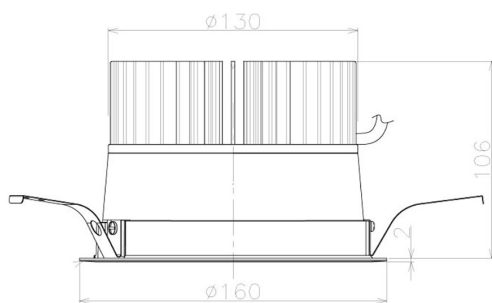

Item no. DD098-4540MB8527L

Series Name: Φ 150 Spark (Swallow Cone)

Installation	Recessed mount
Type	
Fixture wattage	44.3W
Beam angle	34 deg
Color Temp.	2700K
CRI	Ra>85
Luminous	4555 lm
Body	Die-cast aluminum alloy
Body finish	N/A
Trim finish	Black
Reflector finish	Mirror
IP Rate	IP20
Light source	COB module
Input Voltage	AC220~240V
Dimming Type	Non-Dimmable
Certificate	CE, CCC
Cut Hole	150mm

Height (Weight)	
65.3W	127 (1.4kg)
48.5W	127 (1.4kg)
44.3W	108 (1.2kg)
33.8W	108 (1.2kg)
30.3W	108 (1.2kg)
23.0W	78 (0.9kg)