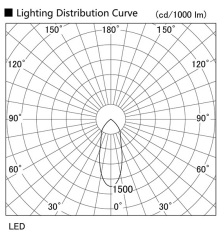

Item no. DD098-4540MB8530L

Series Name: Φ 150 Spark (Swallow Cone)

Installation	Recessed mount
Type	
Fixture wattage	44.3W
Beam angle	34 deg
Color Temp.	3000K
CRI	Ra>85
Luminous	4745 lm
Body	Die-cast aluminum alloy
Body finish	N/A
Trim finish	Black
Reflector finish	Mirror
IP Rate	IP20
Light source	COB module
Input Voltage	AC220~240V
Dimming Type	Non-Dimmable
Certificate	CE, CCC
Cut Hole	150mm

Height (Weight)	
65.3W	127 (1.4kg)
48.5W	127 (1.4kg)
44.3W	108 (1.2kg)
33.8W	108 (1.2kg)
30.3W	108 (1.2kg)
23.0W	78 (0.9kg)