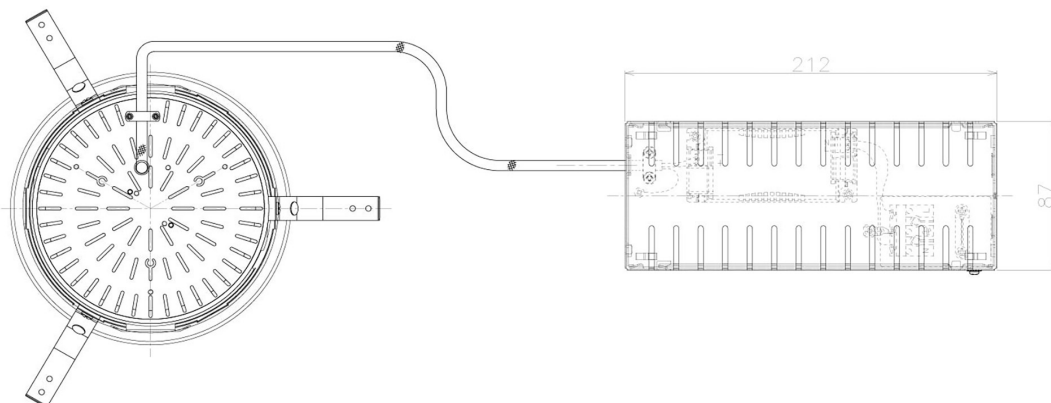

Item no. DD098-4540MB8530L

Series Name: Φ 150 Spark (Swallow Cone)

Installation	Recessed mount
Type	
Fixture wattage	44.3W
Beam angle	34 deg
Color Temp.	3000K
CRI	Ra>85
Luminous	4745 lm
Body	Die-cast aluminum alloy
Body finish	N/A
Trim finish	Black
Reflector finish	Mirror
IP Rate	IP20
Light source	COB module
Input Voltage	AC220~240V
Dimming Type	Non-Dimmable
Certificate	CE, CCC
Cut Hole	150mm

Height (Weight)	
65.3W	127 (1.4kg)
48.5W	127 (1.4kg)
44.3W	108 (1.2kg)
33.8W	108 (1.2kg)
30.3W	108 (1.2kg)
23.0W	78 (0.9kg)