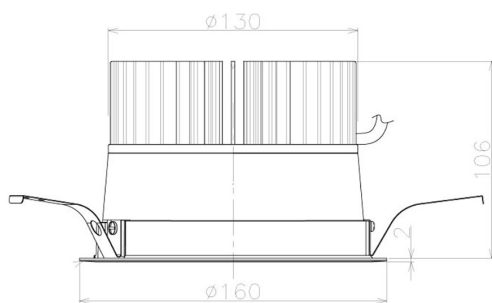

Item no. DD098-4540MB8530L

Series Name: Φ 150 Spark (Swallow Cone)

Installation	Recessed mount
Type	
Fixture wattage	44.3W
Beam angle	34 deg
Color Temp.	3000K
CRI	Ra>85
Luminous	4745 lm
Body	Die-cast aluminum alloy
Body finish	N/A
Trim finish	Black
Reflector finish	Mirror
IP Rate	IP20
Light source	COB module
Input Voltage	AC220~240V
Dimming Type	Non-Dimmable
Certificate	CE, CCC
Cut Hole	150mm

Height (Weight)	
65.3W	127 (1.4kg)
48.5W	127 (1.4kg)
44.3W	108 (1.2kg)
33.8W	108 (1.2kg)
30.3W	108 (1.2kg)
23.0W	78 (0.9kg)