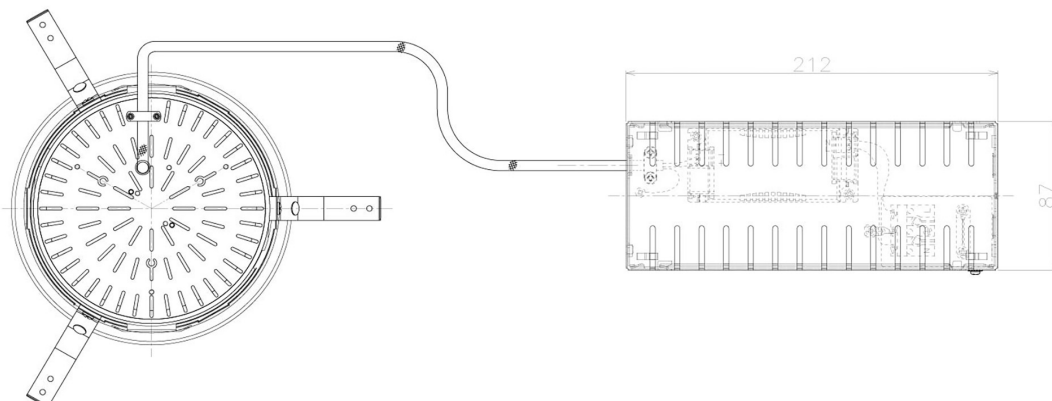

Item no. DD098-4540MB8530L

Series Name: Φ 150 Spark (Swallow Cone)

Installation	Recessed mount
Type	
Fixture wattage	44.3W
Beam angle	34 deg
Color Temp.	3000K
CRI	Ra>85
Luminous	4745 lm
Body	Die-cast aluminum alloy
Body finish	N/A
Trim finish	Black
Reflector finish	Mirror
IP Rate	IP20
Light source	COB module
Input Voltage	AC220~240V
Dimming Type	Non-Dimmable
Certificate	CE, CCC
Cut Hole	150mm

Height (Weight)	
65.3W	127 (1.4kg)
48.5W	127 (1.4kg)
44.3W	108 (1.2kg)
33.8W	108 (1.2kg)
30.3W	108 (1.2kg)
23.0W	78 (0.9kg)