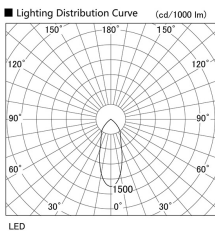

Item no. DD098-4540MB8530L

Series Name: Φ 150 Spark (Swallow Cone)

Installation	Recessed mount
Type	
Fixture wattage	44.3W
Beam angle	34 deg
Color Temp.	3000K
CRI	Ra>85
Luminous	4745 lm
Body	Die-cast aluminum alloy
Body finish	N/A
Trim finish	Black
Reflector finish	Mirror
IP Rate	IP20
Light source	COB module
Input Voltage	AC220~240V
Dimming Type	Non-Dimmable
Certificate	CE, CCC
Cut Hole	150mm

Height (Weight)	
65.3W	127 (1.4kg)
48.5W	127 (1.4kg)
44.3W	108 (1.2kg)
33.8W	108 (1.2kg)
30.3W	108 (1.2kg)
23.0W	78 (0.9kg)