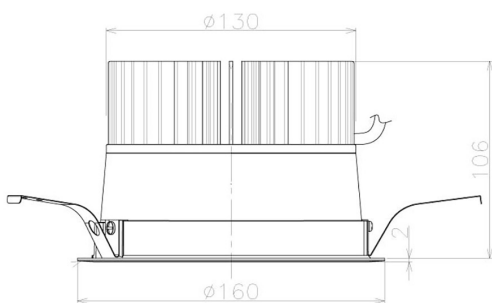

Item no. DD098-4540MB8530L

Series Name: Φ 150 Spark (Swallow Cone)

Installation	Recessed mount
Type	
Fixture wattage	44.3W
Beam angle	34 deg
Color Temp.	3000K
CRI	Ra>85
Luminous	4745 lm
Body	Die-cast aluminum alloy
Body finish	N/A
Trim finish	Black
Reflector finish	Mirror
IP Rate	IP20
Light source	COB module
Input Voltage	AC220~240V
Dimming Type	Non-Dimmable
Certificate	CE, CCC
Cut Hole	150mm

Height (Weight)	
65.3W	127 (1.4kg)
48.5W	127 (1.4kg)
44.3W	108 (1.2kg)
33.8W	108 (1.2kg)
30.3W	108 (1.2kg)
23.0W	78 (0.9kg)