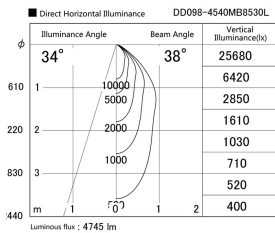

Item no. DD098-4540MB8530L

Series Name: Φ 150 Spark (Swallow Cone)

Installation	Recessed mount
Type	
Fixture wattage	44.3W
Beam angle	34 deg
Color Temp.	3000K
CRI	Ra>85
Luminous	4745 lm
Body	Die-cast aluminum alloy
Body finish	N/A
Trim finish	Black
Reflector finish	Mirror
IP Rate	IP20
Light source	COB module
Input Voltage	AC220~240V
Dimming Type	Non-Dimmable
Certificate	CE, CCC
Cut Hole	150mm

Height (Weight)	
65.3W	127 (1.4kg)
48.5W	127 (1.4kg)
44.3W	108 (1.2kg)
33.8W	108 (1.2kg)
30.3W	108 (1.2kg)
23.0W	78 (0.9kg)