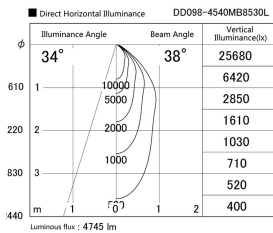

Item no. DD098-4540MB8530L

Series Name: Φ 150 Spark (Swallow Cone)

Installation	Recessed mount
Type	
Fixture wattage	44.3W
Beam angle	34 deg
Color Temp.	3000K
CRI	Ra>85
Luminous	4745 lm
Body	Die-cast aluminum alloy
Body finish	N/A
Trim finish	Black
Reflector finish	Mirror
IP Rate	IP20
Light source	COB module
Input Voltage	AC220~240V
Dimming Type	Non-Dimmable
Certificate	CE, CCC
Cut Hole	150mm

Height (Weight)	
65.3W	127 (1.4kg)
48.5W	127 (1.4kg)
44.3W	108 (1.2kg)
33.8W	108 (1.2kg)
30.3W	108 (1.2kg)
23.0W	78 (0.9kg)