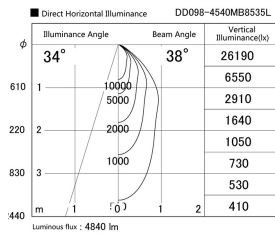

Item no. DD098-4540MB8535L

Series Name: Φ 150 Spark (Swallow Cone)

Installation	Recessed mount
Type	
Fixture wattage	44.3W
Beam angle	34 deg
Color Temp.	3500K
CRI	Ra>85
Luminous	4840 lm
Body	Die-cast aluminum alloy
Body finish	N/A
Trim finish	Black
Reflector finish	Mirror
IP Rate	IP20
Light source	COB module
Input Voltage	AC220~240V
Dimming Type	Non-Dimmable
Certificate	CE, CCC
Cut Hole	150mm

Height (Weight)	
65.3W	127 (1.4kg)
48.5W	127 (1.4kg)
44.3W	108 (1.2kg)
33.8W	108 (1.2kg)
30.3W	108 (1.2kg)
23.0W	78 (0.9kg)