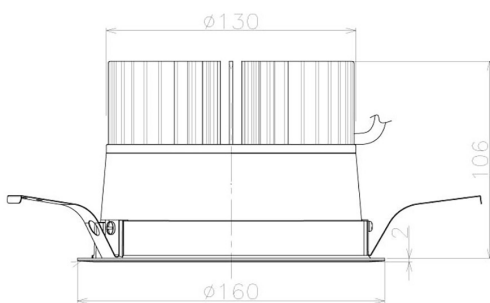

Item no. DD098-4540MB8535L

Series Name: Φ 150 Spark (Swallow Cone)

Installation	Recessed mount
Type	
Fixture wattage	44.3W
Beam angle	34 deg
Color Temp.	3500K
CRI	Ra>85
Luminous	4840 lm
Body	Die-cast aluminum alloy
Body finish	N/A
Trim finish	Black
Reflector finish	Mirror
IP Rate	IP20
Light source	COB module
Input Voltage	AC220~240V
Dimming Type	Non-Dimmable
Certificate	CE, CCC
Cut Hole	150mm

Height (Weight)	
65.3W	127 (1.4kg)
48.5W	127 (1.4kg)
44.3W	108 (1.2kg)
33.8W	108 (1.2kg)
30.3W	108 (1.2kg)
23.0W	78 (0.9kg)