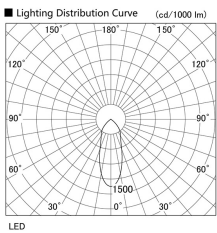

Item no. DD098-4540MB8535L

Series Name: Φ 150 Spark (Swallow Cone)

Installation	Recessed mount
Type	
Fixture wattage	44.3W
Beam angle	34 deg
Color Temp.	3500K
CRI	Ra>85
Luminous	4840 lm
Body	Die-cast aluminum alloy
Body finish	N/A
Trim finish	Black
Reflector finish	Mirror
IP Rate	IP20
Light source	COB module
Input Voltage	AC220~240V
Dimming Type	Non-Dimmable
Certificate	CE, CCC
Cut Hole	150mm

Height (Weight)	
65.3W	127 (1.4kg)
48.5W	127 (1.4kg)
44.3W	108 (1.2kg)
33.8W	108 (1.2kg)
30.3W	108 (1.2kg)
23.0W	78 (0.9kg)