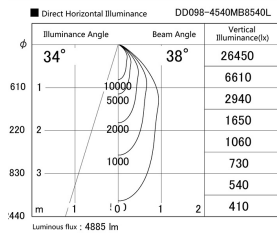

Item no. DD098-4540MB8540L

Series Name: Φ 150 Spark (Swallow Cone)

Installation	Recessed mount
Type	
Fixture wattage	44.3W
Beam angle	34 deg
Color Temp.	4000K
CRI	Ra>85
Luminous	4887 lm
Body	Die-cast aluminum alloy
Body finish	N/A
Trim finish	Black
Reflector finish	Mirror
IP Rate	IP20
Light source	COB module
Input Voltage	AC220~240V
Dimming Type	Non-Dimmable
Certificate	CE, CCC
Cut Hole	150mm

Height (Weight)	
65.3W	127 (1.4kg)
48.5W	127 (1.4kg)
44.3W	108 (1.2kg)
33.8W	108 (1.2kg)
30.3W	108 (1.2kg)
23.0W	78 (0.9kg)