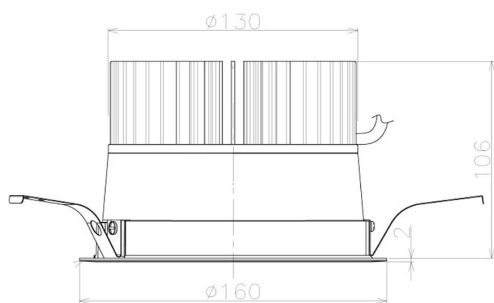

Item no. DD098-4540MB8540L

Series Name: Φ 150 Spark (Swallow Cone)

Installation	Recessed mount
Type	
Fixture wattage	44.3W
Beam angle	34 deg
Color Temp.	4000K
CRI	Ra>85
Luminous	4887 lm
Body	Die-cast aluminum alloy
Body finish	N/A
Trim finish	Black
Reflector finish	Mirror
IP Rate	IP20
Light source	COB module
Input Voltage	AC220~240V
Dimming Type	Non-Dimmable
Certificate	CE, CCC
Cut Hole	150mm

Height (Weight)	
65.3W	127 (1.4kg)
48.5W	127 (1.4kg)
44.3W	108 (1.2kg)
33.8W	108 (1.2kg)
30.3W	108 (1.2kg)
23.0W	78 (0.9kg)