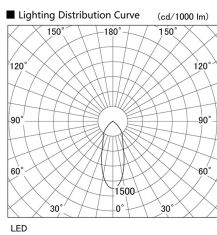

Item no. DD098-4540MB8540L

Series Name: Φ 150 Spark (Swallow Cone)

Installation	Recessed mount
Type	
Fixture wattage	44.3W
Beam angle	34 deg
Color Temp.	4000K
CRI	Ra>85
Luminous	4887 lm
Body	Die-cast aluminum alloy
Body finish	N/A
Trim finish	Black
Reflector finish	Mirror
IP Rate	IP20
Light source	COB module
Input Voltage	AC220~240V
Dimming Type	Non-Dimmable
Certificate	CE, CCC
Cut Hole	150mm

Height (Weight)	
65.3W	127 (1.4kg)
48.5W	127 (1.4kg)
44.3W	108 (1.2kg)
33.8W	108 (1.2kg)
30.3W	108 (1.2kg)
23.0W	78 (0.9kg)