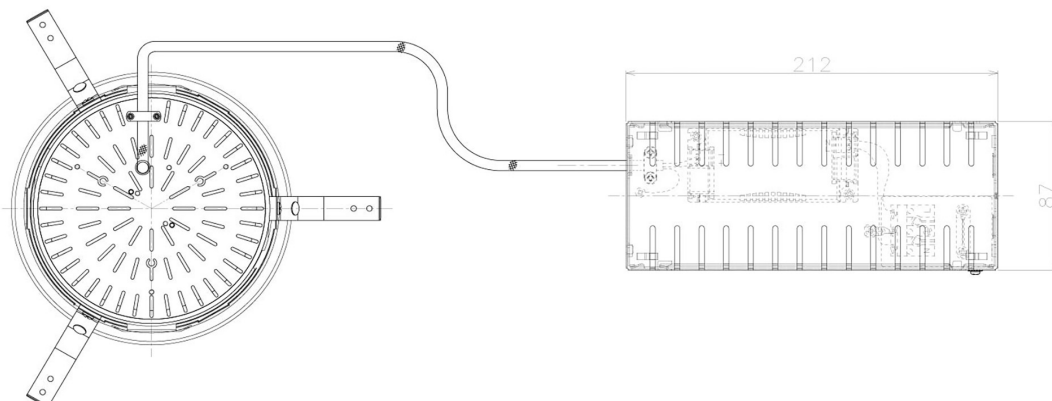

Item no. DD098-4540MB8540L

Series Name: Φ 150 Spark (Swallow Cone)

Installation	Recessed mount
Type	
Fixture wattage	44.3W
Beam angle	34 deg
Color Temp.	4000K
CRI	Ra>85
Luminous	4887 lm
Body	Die-cast aluminum alloy
Body finish	N/A
Trim finish	Black
Reflector finish	Mirror
IP Rate	IP20
Light source	COB module
Input Voltage	AC220~240V
Dimming Type	Non-Dimmable
Certificate	CE, CCC
Cut Hole	150mm

Height (Weight)	
65.3W	127 (1.4kg)
48.5W	127 (1.4kg)
44.3W	108 (1.2kg)
33.8W	108 (1.2kg)
30.3W	108 (1.2kg)
23.0W	78 (0.9kg)