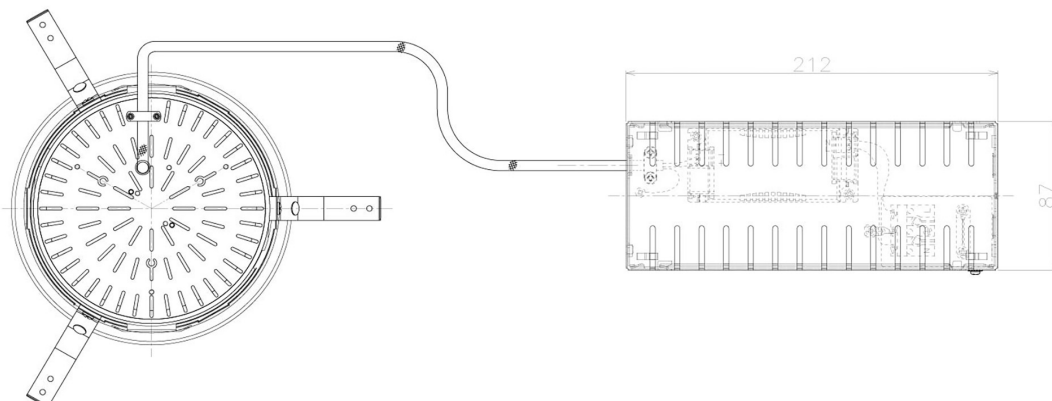

Item no. DD098-4540MB9027L

Series Name: Φ 150 Spark (Swallow Cone)

| | |
|------------------|-------------------------|
| Installation | Recessed mount |
| Type | |
| Fixture wattage | 44.3W |
| Beam angle | 34 deg |
| Color Temp. | 2700K |
| CRI | Ra>90 |
| Luminous | 4142 lm |
| Body | Die-cast aluminum alloy |
| Body finish | N/A |
| Trim finish | Black |
| Reflector finish | Mirror |
| IP Rate | IP20 |
| Light source | COB module |
| Input Voltage | AC220~240V |
| Dimming Type | Non-Dimmable |
| Certificate | CE, CCC |
| Cut Hole | 150mm |

| Height (Weight) | |
|-----------------|-------------|
| 65.3W | 127 (1.4kg) |
| 48.5W | 127 (1.4kg) |
| 44.3W | 108 (1.2kg) |
| 33.8W | 108 (1.2kg) |
| 30.3W | 108 (1.2kg) |
| 23.0W | 78 (0.9kg) |