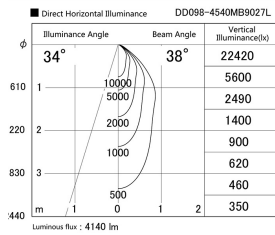

Item no. DD098-4540MB9027L

Series Name: Φ 150 Spark (Swallow Cone)

| | |
|------------------|-------------------------|
| Installation | Recessed mount |
| Type | |
| Fixture wattage | 44.3W |
| Beam angle | 34 deg |
| Color Temp. | 2700K |
| CRI | Ra>90 |
| Luminous | 4142 lm |
| Body | Die-cast aluminum alloy |
| Body finish | N/A |
| Trim finish | Black |
| Reflector finish | Mirror |
| IP Rate | IP20 |
| Light source | COB module |
| Input Voltage | AC220~240V |
| Dimming Type | Non-Dimmable |
| Certificate | CE, CCC |
| Cut Hole | 150mm |

| Height (Weight) | |
|-----------------|-------------|
| 65.3W | 127 (1.4kg) |
| 48.5W | 127 (1.4kg) |
| 44.3W | 108 (1.2kg) |
| 33.8W | 108 (1.2kg) |
| 30.3W | 108 (1.2kg) |
| 23.0W | 78 (0.9kg) |