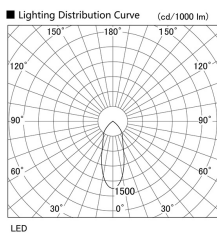

Item no. DD098-4540MB9027L

Series Name: Φ 150 Spark (Swallow Cone)

| | |
|------------------|-------------------------|
| Installation | Recessed mount |
| Type | |
| Fixture wattage | 44.3W |
| Beam angle | 34 deg |
| Color Temp. | 2700K |
| CRI | Ra>90 |
| Luminous | 4142 lm |
| Body | Die-cast aluminum alloy |
| Body finish | N/A |
| Trim finish | Black |
| Reflector finish | Mirror |
| IP Rate | IP20 |
| Light source | COB module |
| Input Voltage | AC220~240V |
| Dimming Type | Non-Dimmable |
| Certificate | CE, CCC |
| Cut Hole | 150mm |

| Height (Weight) | |
|-----------------|-------------|
| 65.3W | 127 (1.4kg) |
| 48.5W | 127 (1.4kg) |
| 44.3W | 108 (1.2kg) |
| 33.8W | 108 (1.2kg) |
| 30.3W | 108 (1.2kg) |
| 23.0W | 78 (0.9kg) |