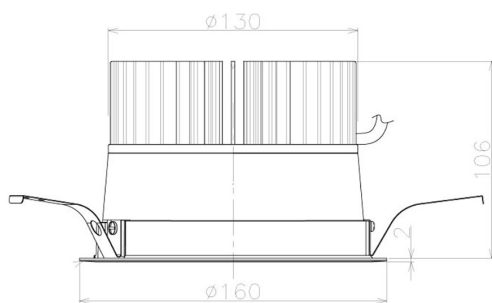

Item no. DD098-4540MB9027L

Series Name: Φ 150 Spark (Swallow Cone)

| | |
|------------------|-------------------------|
| Installation | Recessed mount |
| Type | |
| Fixture wattage | 44.3W |
| Beam angle | 34 deg |
| Color Temp. | 2700K |
| CRI | Ra>90 |
| Luminous | 4142 lm |
| Body | Die-cast aluminum alloy |
| Body finish | N/A |
| Trim finish | Black |
| Reflector finish | Mirror |
| IP Rate | IP20 |
| Light source | COB module |
| Input Voltage | AC220~240V |
| Dimming Type | Non-Dimmable |
| Certificate | CE, CCC |
| Cut Hole | 150mm |

| Height (Weight) | |
|-----------------|-------------|
| 65.3W | 127 (1.4kg) |
| 48.5W | 127 (1.4kg) |
| 44.3W | 108 (1.2kg) |
| 33.8W | 108 (1.2kg) |
| 30.3W | 108 (1.2kg) |
| 23.0W | 78 (0.9kg) |