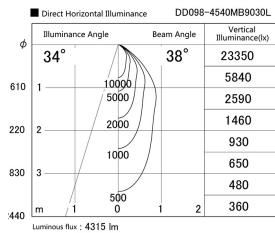

Item no. DD098-4540MB9030L

Series Name: Φ 150 Spark (Swallow Cone)

Installation	Recessed mount
Type	
Fixture wattage	44.3W
Beam angle	34 deg
Color Temp.	3000K
CRI	Ra>90
Luminous	4314 lm
Body	Die-cast aluminum alloy
Body finish	N/A
Trim finish	Black
Reflector finish	Mirror
IP Rate	IP20
Light source	COB module
Input Voltage	AC220~240V
Dimming Type	Non-Dimmable
Certificate	CE, CCC
Cut Hole	150mm

Height (Weight)	
65.3W	127 (1.4kg)
48.5W	127 (1.4kg)
44.3W	108 (1.2kg)
33.8W	108 (1.2kg)
30.3W	108 (1.2kg)
23.0W	78 (0.9kg)