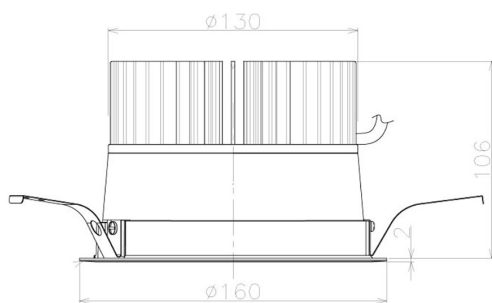

Item no. DD098-4540MB9030L

Series Name: Φ 150 Spark (Swallow Cone)

Installation	Recessed mount
Type	
Fixture wattage	44.3W
Beam angle	34 deg
Color Temp.	3000K
CRI	Ra>90
Luminous	4314 lm
Body	Die-cast aluminum alloy
Body finish	N/A
Trim finish	Black
Reflector finish	Mirror
IP Rate	IP20
Light source	COB module
Input Voltage	AC220~240V
Dimming Type	Non-Dimmable
Certificate	CE, CCC
Cut Hole	150mm

Height (Weight)	
65.3W	127 (1.4kg)
48.5W	127 (1.4kg)
44.3W	108 (1.2kg)
33.8W	108 (1.2kg)
30.3W	108 (1.2kg)
23.0W	78 (0.9kg)