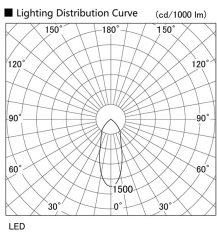

Item no. DD098-4540MB9030L

Series Name: Φ 150 Spark (Swallow Cone)

Installation	Recessed mount
Type	
Fixture wattage	44.3W
Beam angle	34 deg
Color Temp.	3000K
CRI	Ra>90
Luminous	4314 lm
Body	Die-cast aluminum alloy
Body finish	N/A
Trim finish	Black
Reflector finish	Mirror
IP Rate	IP20
Light source	COB module
Input Voltage	AC220~240V
Dimming Type	Non-Dimmable
Certificate	CE, CCC
Cut Hole	150mm

Height (Weight)	
65.3W	127 (1.4kg)
48.5W	127 (1.4kg)
44.3W	108 (1.2kg)
33.8W	108 (1.2kg)
30.3W	108 (1.2kg)
23.0W	78 (0.9kg)