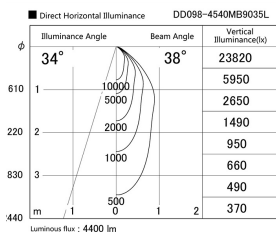

Item no. DD098-4540MB9035L

Series Name: Φ 150 Spark (Swallow Cone)

Installation	Recessed mount
Type	Φ 150 Spark (Swallow Cone)
Fixture wattage	44.3W
Beam angle	34 deg
Color Temp.	3500K
CRI	Ra>90
Luminous	4401 lm
Body	Die-cast aluminum alloy
Body finish	N/A
Trim finish	Black
Reflector finish	Mirror
IP Rate	IP20
Light source	COB module
Input Voltage	AC220~240V
Dimming Type	Non-Dimmable
Certificate	CE, CCC
Cut Hole	150mm

Height (Weight)	
65.3W	127 (1.4kg)
48.5W	127 (1.4kg)
44.3W	108 (1.2kg)
33.8W	108 (1.2kg)
30.3W	108 (1.2kg)
23.0W	78 (0.9kg)