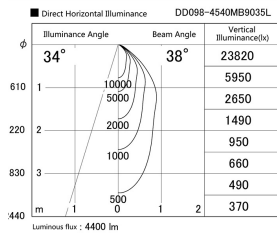

Item no. DD098-4540MB9035L

Series Name:  $\Phi$ 150 Spark (Swallow Cone)

Installation	Recessed mount
Type	
Fixture wattage	44.3W
Beam angle	34 deg
Color Temp.	3500K
CRI	Ra>90
Luminous	4401 lm
Body	Die-cast aluminum alloy
Body finish	N/A
Trim finish	Black
Reflector finish	Mirror
IP Rate	IP20
Light source	COB module
Input Voltage	AC220~240V
Dimming Type	Non-Dimmable
Certificate	CE, CCC
Cut Hole	150mm

Height (Weight)	
65.3W	127 (1.4kg)
48.5W	127 (1.4kg)
44.3W	108 (1.2kg)
33.8W	108 (1.2kg)
30.3W	108 (1.2kg)
23.0W	78 (0.9kg)