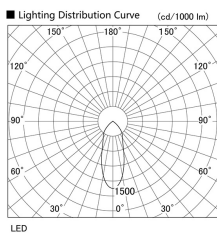

Item no. DD098-4540MB9035L

Series Name:  $\Phi$ 150 Spark (Swallow Cone)

Installation	Recessed mount
Type	
Fixture wattage	44.3W
Beam angle	34 deg
Color Temp.	3500K
CRI	Ra>90
Luminous	4401 lm
Body	Die-cast aluminum alloy
Body finish	N/A
Trim finish	Black
Reflector finish	Mirror
IP Rate	IP20
Light source	COB module
Input Voltage	AC220~240V
Dimming Type	Non-Dimmable
Certificate	CE, CCC
Cut Hole	150mm

Height (Weight)	
65.3W	127 (1.4kg)
48.5W	127 (1.4kg)
44.3W	108 (1.2kg)
33.8W	108 (1.2kg)
30.3W	108 (1.2kg)
23.0W	78 (0.9kg)