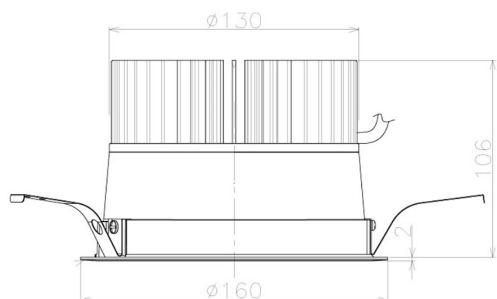

Item no. DD098-4540MB9035L

Series Name: Φ 150 Spark (Swallow Cone)

Installation	Recessed mount
Type	Φ 150 Spark (Swallow Cone)
Fixture wattage	44.3W
Beam angle	34 deg
Color Temp.	3500K
CRI	Ra>90
Luminous	4401 lm
Body	Die-cast aluminum alloy
Body finish	N/A
Trim finish	Black
Reflector finish	Mirror
IP Rate	IP20
Light source	COB module
Input Voltage	AC220~240V
Dimming Type	Non-Dimmable
Certificate	CE, CCC
Cut Hole	150mm

Height (Weight)	
65.3W	127 (1.4kg)
48.5W	127 (1.4kg)
44.3W	108 (1.2kg)
33.8W	108 (1.2kg)
30.3W	108 (1.2kg)
23.0W	78 (0.9kg)