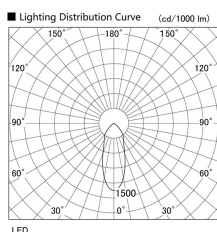

Item no. DD098-4540MB9035L

Series Name: Φ 150 Spark (Swallow Cone)

Installation	Recessed mount
Type	Φ 150 Spark (Swallow Cone)
Fixture wattage	44.3W
Beam angle	34 deg
Color Temp.	3500K
CRI	Ra>90
Luminous	4401 lm
Body	Die-cast aluminum alloy
Body finish	N/A
Trim finish	Black
Reflector finish	Mirror
IP Rate	IP20
Light source	COB module
Input Voltage	AC220~240V
Dimming Type	Non-Dimmable
Certificate	CE, CCC
Cut Hole	150mm

Height (Weight)	
65.3W	127 (1.4kg)
48.5W	127 (1.4kg)
44.3W	108 (1.2kg)
33.8W	108 (1.2kg)
30.3W	108 (1.2kg)
23.0W	78 (0.9kg)