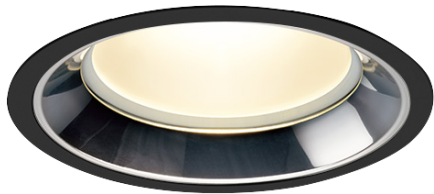

Item no. DD098-4540MB9035L

Series Name: Φ 150 Spark (Swallow Cone)

Installation	Recessed mount
Type	Φ 150 Spark (Swallow Cone)
Fixture wattage	44.3W
Beam angle	34 deg
Color Temp.	3500K
CRI	Ra>90
Luminous	4401 lm
Body	Die-cast aluminum alloy
Body finish	N/A
Trim finish	Black
Reflector finish	Mirror
IP Rate	IP20
Light source	COB module
Input Voltage	AC220~240V
Dimming Type	Non-Dimmable
Certificate	CE, CCC
Cut Hole	150mm