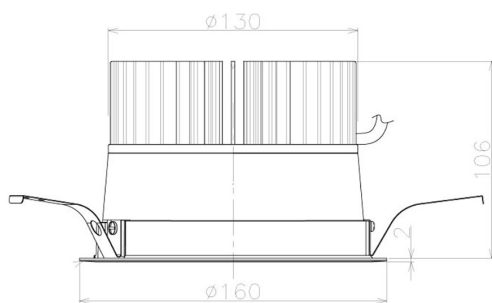

Item no. DD098-4540MB9035L

Series Name:  $\Phi$ 150 Spark (Swallow Cone)

Installation	Recessed mount
Type	
Fixture wattage	44.3W
Beam angle	34 deg
Color Temp.	3500K
CRI	Ra>90
Luminous	4401 lm
Body	Die-cast aluminum alloy
Body finish	N/A
Trim finish	Black
Reflector finish	Mirror
IP Rate	IP20
Light source	COB module
Input Voltage	AC220~240V
Dimming Type	Non-Dimmable
Certificate	CE, CCC
Cut Hole	150mm

Height (Weight)	
65.3W	127 (1.4kg)
48.5W	127 (1.4kg)
44.3W	108 (1.2kg)
33.8W	108 (1.2kg)
30.3W	108 (1.2kg)
23.0W	78 (0.9kg)