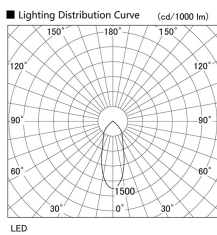

Item no. DD098-4540MB9040L

Series Name: Φ 150 Spark (Swallow Cone)

Installation	Recessed mount
Type	
Fixture wattage	44.3W
Beam angle	34 deg
Color Temp.	4000K
CRI	Ra>90
Luminous	4444 lm
Body	Die-cast aluminum alloy
Body finish	N/A
Trim finish	Black
Reflector finish	Mirror
IP Rate	IP20
Light source	COB module
Input Voltage	AC220~240V
Dimming Type	Non-Dimmable
Certificate	CE, CCC
Cut Hole	150mm

Height (Weight)	
65.3W	127 (1.4kg)
48.5W	127 (1.4kg)
44.3W	108 (1.2kg)
33.8W	108 (1.2kg)
30.3W	108 (1.2kg)
23.0W	78 (0.9kg)