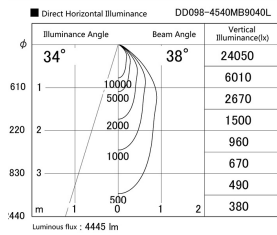

Item no. DD098-4540MB9040L

Series Name: Φ 150 Spark (Swallow Cone)

Installation	Recessed mount
Type	
Fixture wattage	44.3W
Beam angle	34 deg
Color Temp.	4000K
CRI	Ra>90
Luminous	4444 lm
Body	Die-cast aluminum alloy
Body finish	N/A
Trim finish	Black
Reflector finish	Mirror
IP Rate	IP20
Light source	COB module
Input Voltage	AC220~240V
Dimming Type	Non-Dimmable
Certificate	CE, CCC
Cut Hole	150mm

Height (Weight)	
65.3W	127 (1.4kg)
48.5W	127 (1.4kg)
44.3W	108 (1.2kg)
33.8W	108 (1.2kg)
30.3W	108 (1.2kg)
23.0W	78 (0.9kg)