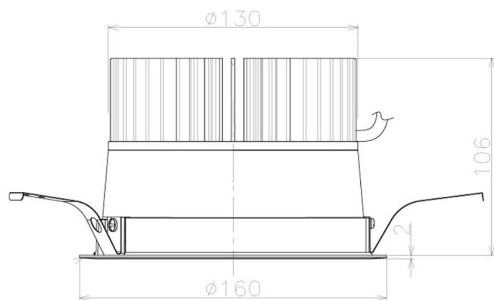

Item no. DD098-4540MB9040L

Series Name: Φ 150 Spark (Swallow Cone)

Installation	Recessed mount
Type	Φ 150 Spark (Swallow Cone)
Fixture wattage	44.3W
Beam angle	34 deg
Color Temp.	4000K
CRI	Ra>90
Luminous	4444 lm
Body	Die-cast aluminum alloy
Body finish	N/A
Trim finish	Black
Reflector finish	Mirror
IP Rate	IP20
Light source	COB module
Input Voltage	AC220~240V
Dimming Type	Non-Dimmable
Certificate	CE, CCC
Cut Hole	150mm

Height (Weight)	
65.3W	127 (1.4kg)
48.5W	127 (1.4kg)
44.3W	108 (1.2kg)
33.8W	108 (1.2kg)
30.3W	108 (1.2kg)
23.0W	78 (0.9kg)