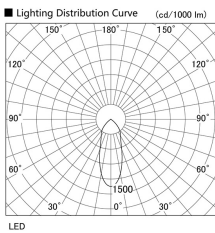

Item no. DD098-4540MB9040L

Series Name: Φ 150 Spark (Swallow Cone)

Installation	Recessed mount
Type	Φ 150 Spark (Swallow Cone)
Fixture wattage	44.3W
Beam angle	34 deg
Color Temp.	4000K
CRI	Ra>90
Luminous	4444 lm
Body	Die-cast aluminum alloy
Body finish	N/A
Trim finish	Black
Reflector finish	Mirror
IP Rate	IP20
Light source	COB module
Input Voltage	AC220~240V
Dimming Type	Non-Dimmable
Certificate	CE, CCC
Cut Hole	150mm

Height (Weight)	
65.3W	127 (1.4kg)
48.5W	127 (1.4kg)
44.3W	108 (1.2kg)
33.8W	108 (1.2kg)
30.3W	108 (1.2kg)
23.0W	78 (0.9kg)