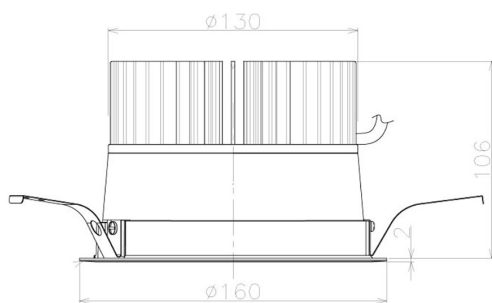

Item no. DD098-4540MB9040L

Series Name: Φ 150 Spark (Swallow Cone)

Installation	Recessed mount
Type	
Fixture wattage	44.3W
Beam angle	34 deg
Color Temp.	4000K
CRI	Ra>90
Luminous	4444 lm
Body	Die-cast aluminum alloy
Body finish	N/A
Trim finish	Black
Reflector finish	Mirror
IP Rate	IP20
Light source	COB module
Input Voltage	AC220~240V
Dimming Type	Non-Dimmable
Certificate	CE, CCC
Cut Hole	150mm

Height (Weight)	
65.3W	127 (1.4kg)
48.5W	127 (1.4kg)
44.3W	108 (1.2kg)
33.8W	108 (1.2kg)
30.3W	108 (1.2kg)
23.0W	78 (0.9kg)