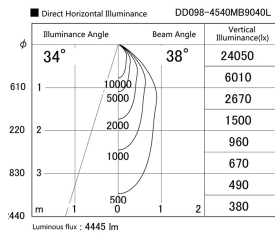

Item no. DD098-4540MB9040L

Series Name: Φ 150 Spark (Swallow Cone)

Installation	Recessed mount
Type	Φ 150 Spark (Swallow Cone)
Fixture wattage	44.3W
Beam angle	34 deg
Color Temp.	4000K
CRI	Ra>90
Luminous	4444 lm
Body	Die-cast aluminum alloy
Body finish	N/A
Trim finish	Black
Reflector finish	Mirror
IP Rate	IP20
Light source	COB module
Input Voltage	AC220~240V
Dimming Type	Non-Dimmable
Certificate	CE, CCC
Cut Hole	150mm

Height (Weight)	
65.3W	127 (1.4kg)
48.5W	127 (1.4kg)
44.3W	108 (1.2kg)
33.8W	108 (1.2kg)
30.3W	108 (1.2kg)
23.0W	78 (0.9kg)