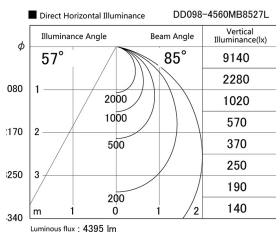

Item no. DD098-4560MB8527L

Series Name: Φ 150 Spark (Swallow Cone)

Installation	Recessed mount
Type	Φ 150 Spark (Swallow Cone)
Fixture wattage	44.3W
Beam angle	58 deg
Color Temp.	2700K
CRI	Ra>85
Luminous	4396 lm
Body	Die-cast aluminum alloy
Body finish	N/A
Trim finish	Black
Reflector finish	Mirror
IP Rate	IP20
Light source	COB module
Input Voltage	AC220~240V
Dimming Type	Non-Dimmable
Certificate	CE, CCC
Cut Hole	150mm

Height (Weight)	
65.3W	127 (1.4kg)
48.5W	127 (1.4kg)
44.3W	108 (1.2kg)
33.8W	108 (1.2kg)
30.3W	108 (1.2kg)
23.0W	78 (0.9kg)