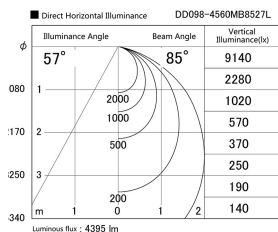

Item no. DD098-4560MB8527L

Series Name: Φ 150 Spark (Swallow Cone)

Installation	Recessed mount
Type	
Fixture wattage	44.3W
Beam angle	58 deg
Color Temp.	2700K
CRI	Ra>85
Luminous	4396 lm
Body	Die-cast aluminum alloy
Body finish	N/A
Trim finish	Black
Reflector finish	Mirror
IP Rate	IP20
Light source	COB module
Input Voltage	AC220~240V
Dimming Type	Non-Dimmable
Certificate	CE, CCC
Cut Hole	150mm

Height (Weight)	
65.3W	127 (1.4kg)
48.5W	127 (1.4kg)
44.3W	108 (1.2kg)
33.8W	108 (1.2kg)
30.3W	108 (1.2kg)
23.0W	78 (0.9kg)