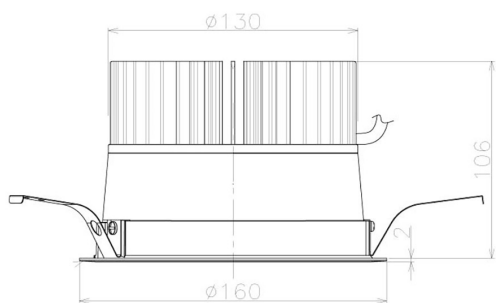

Item no. DD098-4560MB8527L

Series Name: Φ 150 Spark (Swallow Cone)

Installation	Recessed mount
Type	
Fixture wattage	44.3W
Beam angle	58 deg
Color Temp.	2700K
CRI	Ra>85
Luminous	4396 lm
Body	Die-cast aluminum alloy
Body finish	N/A
Trim finish	Black
Reflector finish	Mirror
IP Rate	IP20
Light source	COB module
Input Voltage	AC220~240V
Dimming Type	Non-Dimmable
Certificate	CE, CCC
Cut Hole	150mm

Height (Weight)	
65.3W	127 (1.4kg)
48.5W	127 (1.4kg)
44.3W	108 (1.2kg)
33.8W	108 (1.2kg)
30.3W	108 (1.2kg)
23.0W	78 (0.9kg)