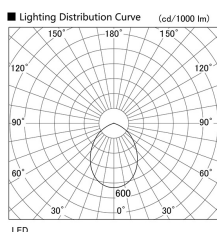

Item no. DD098-4560MB8527L

Series Name: Φ 150 Spark (Swallow Cone)

Installation	Recessed mount
Type	Φ 150 Spark (Swallow Cone)
Fixture wattage	44.3W
Beam angle	58 deg
Color Temp.	2700K
CRI	Ra>85
Luminous	4396 lm
Body	Die-cast aluminum alloy
Body finish	N/A
Trim finish	Black
Reflector finish	Mirror
IP Rate	IP20
Light source	COB module
Input Voltage	AC220~240V
Dimming Type	Non-Dimmable
Certificate	CE, CCC
Cut Hole	150mm

Height (Weight)	
65.3W	127 (1.4kg)
48.5W	127 (1.4kg)
44.3W	108 (1.2kg)
33.8W	108 (1.2kg)
30.3W	108 (1.2kg)
23.0W	78 (0.9kg)