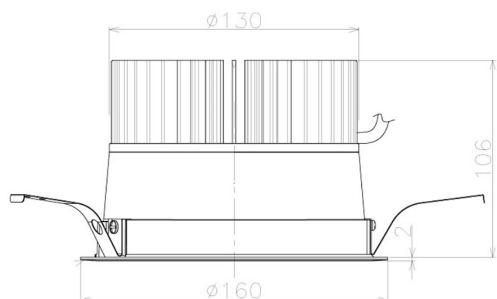

Item no. DD098-4560MB8527L

Series Name: Φ 150 Spark (Swallow Cone)

Installation	Recessed mount
Type	Φ 150 Spark (Swallow Cone)
Fixture wattage	44.3W
Beam angle	58 deg
Color Temp.	2700K
CRI	Ra>85
Luminous	4396 lm
Body	Die-cast aluminum alloy
Body finish	N/A
Trim finish	Black
Reflector finish	Mirror
IP Rate	IP20
Light source	COB module
Input Voltage	AC220~240V
Dimming Type	Non-Dimmable
Certificate	CE, CCC
Cut Hole	150mm

Height (Weight)	
65.3W	127 (1.4kg)
48.5W	127 (1.4kg)
44.3W	108 (1.2kg)
33.8W	108 (1.2kg)
30.3W	108 (1.2kg)
23.0W	78 (0.9kg)