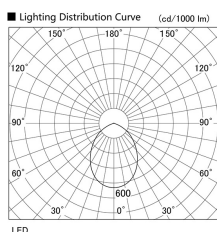

Item no. DD098-4560MB8527L

Series Name: Φ 150 Spark (Swallow Cone)

Installation	Recessed mount
Type	
Fixture wattage	44.3W
Beam angle	58 deg
Color Temp.	2700K
CRI	Ra>85
Luminous	4396 lm
Body	Die-cast aluminum alloy
Body finish	N/A
Trim finish	Black
Reflector finish	Mirror
IP Rate	IP20
Light source	COB module
Input Voltage	AC220~240V
Dimming Type	Non-Dimmable
Certificate	CE, CCC
Cut Hole	150mm

Height (Weight)	
65.3W	127 (1.4kg)
48.5W	127 (1.4kg)
44.3W	108 (1.2kg)
33.8W	108 (1.2kg)
30.3W	108 (1.2kg)
23.0W	78 (0.9kg)