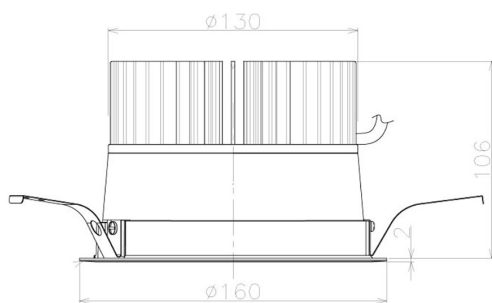

Item no. DD098-4560MB8530L

Series Name:  $\Phi$ 150 Spark (Swallow Cone)

Installation	Recessed mount
Type	
Fixture wattage	44.3W
Beam angle	58 deg
Color Temp.	3000K
CRI	Ra>85
Luminous	4579 lm
Body	Die-cast aluminum alloy
Body finish	N/A
Trim finish	Black
Reflector finish	Mirror
IP Rate	IP20
Light source	COB module
Input Voltage	AC220~240V
Dimming Type	Non-Dimmable
Certificate	CE, CCC
Cut Hole	150mm

Height (Weight)	
65.3W	127 (1.4kg)
48.5W	127 (1.4kg)
44.3W	108 (1.2kg)
33.8W	108 (1.2kg)
30.3W	108 (1.2kg)
23.0W	78 (0.9kg)