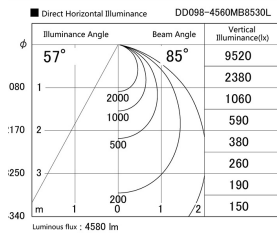

Item no. DD098-4560MB8530L

Series Name:  $\Phi$ 150 Spark (Swallow Cone)

Installation	Recessed mount
Type	
Fixture wattage	44.3W
Beam angle	58 deg
Color Temp.	3000K
CRI	Ra>85
Luminous	4579 lm
Body	Die-cast aluminum alloy
Body finish	N/A
Trim finish	Black
Reflector finish	Mirror
IP Rate	IP20
Light source	COB module
Input Voltage	AC220~240V
Dimming Type	Non-Dimmable
Certificate	CE, CCC
Cut Hole	150mm

Height (Weight)	
65.3W	127 (1.4kg)
48.5W	127 (1.4kg)
44.3W	108 (1.2kg)
33.8W	108 (1.2kg)
30.3W	108 (1.2kg)
23.0W	78 (0.9kg)