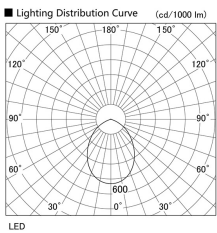

Item no. DD098-4560MB8530L

Series Name:  $\Phi$ 150 Spark (Swallow Cone)

Installation	Recessed mount
Type	
Fixture wattage	44.3W
Beam angle	58 deg
Color Temp.	3000K
CRI	Ra>85
Luminous	4579 lm
Body	Die-cast aluminum alloy
Body finish	N/A
Trim finish	Black
Reflector finish	Mirror
IP Rate	IP20
Light source	COB module
Input Voltage	AC220~240V
Dimming Type	Non-Dimmable
Certificate	CE, CCC
Cut Hole	150mm

Height (Weight)	
65.3W	127 (1.4kg)
48.5W	127 (1.4kg)
44.3W	108 (1.2kg)
33.8W	108 (1.2kg)
30.3W	108 (1.2kg)
23.0W	78 (0.9kg)