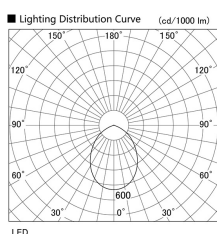

Item no. DD098-4560MB8530L

Series Name: Φ 150 Spark (Swallow Cone)

Installation	Recessed mount
Type	Φ 150 Spark (Swallow Cone)
Fixture wattage	44.3W
Beam angle	58 deg
Color Temp.	3000K
CRI	Ra>85
Luminous	4579 lm
Body	Die-cast aluminum alloy
Body finish	N/A
Trim finish	Black
Reflector finish	Mirror
IP Rate	IP20
Light source	COB module
Input Voltage	AC220~240V
Dimming Type	Non-Dimmable
Certificate	CE, CCC
Cut Hole	150mm

Height (Weight)	
65.3W	127 (1.4kg)
48.5W	127 (1.4kg)
44.3W	108 (1.2kg)
33.8W	108 (1.2kg)
30.3W	108 (1.2kg)
23.0W	78 (0.9kg)