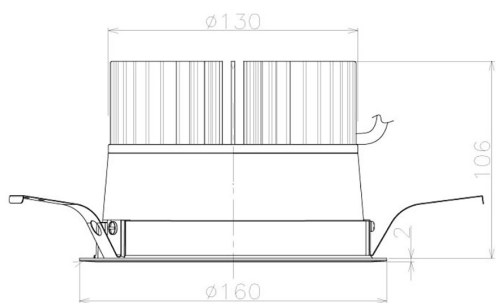

Item no. DD098-4560MB8530L

Series Name: Φ 150 Spark (Swallow Cone)

| | |
|------------------|-------------------------|
| Installation | Recessed mount |
| Type | |
| Fixture wattage | 44.3W |
| Beam angle | 58 deg |
| Color Temp. | 3000K |
| CRI | Ra>85 |
| Luminous | 4579 lm |
| Body | Die-cast aluminum alloy |
| Body finish | N/A |
| Trim finish | Black |
| Reflector finish | Mirror |
| IP Rate | IP20 |
| Light source | COB module |
| Input Voltage | AC220~240V |
| Dimming Type | Non-Dimmable |
| Certificate | CE, CCC |
| Cut Hole | 150mm |

| Height (Weight) | |
|-----------------|-------------|
| 65.3W | 127 (1.4kg) |
| 48.5W | 127 (1.4kg) |
| 44.3W | 108 (1.2kg) |
| 33.8W | 108 (1.2kg) |
| 30.3W | 108 (1.2kg) |
| 23.0W | 78 (0.9kg) |