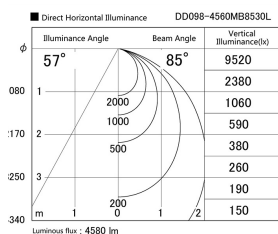

Item no. DD098-4560MB8530L

Series Name: Φ 150 Spark (Swallow Cone)

Installation	Recessed mount
Type	Φ 150 Spark (Swallow Cone)
Fixture wattage	44.3W
Beam angle	58 deg
Color Temp.	3000K
CRI	Ra>85
Luminous	4579 lm
Body	Die-cast aluminum alloy
Body finish	N/A
Trim finish	Black
Reflector finish	Mirror
IP Rate	IP20
Light source	COB module
Input Voltage	AC220~240V
Dimming Type	Non-Dimmable
Certificate	CE, CCC
Cut Hole	150mm

Height (Weight)	
65.3W	127 (1.4kg)
48.5W	127 (1.4kg)
44.3W	108 (1.2kg)
33.8W	108 (1.2kg)
30.3W	108 (1.2kg)
23.0W	78 (0.9kg)