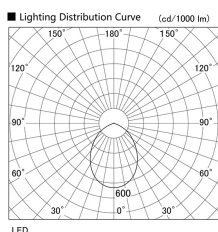

Item no. DD098-4560MB8530L

Series Name: Φ 150 Spark (Swallow Cone)

| | |
|------------------|-------------------------|
| Installation | Recessed mount |
| Type | |
| Fixture wattage | 44.3W |
| Beam angle | 58 deg |
| Color Temp. | 3000K |
| CRI | Ra>85 |
| Luminous | 4579 lm |
| Body | Die-cast aluminum alloy |
| Body finish | N/A |
| Trim finish | Black |
| Reflector finish | Mirror |
| IP Rate | IP20 |
| Light source | COB module |
| Input Voltage | AC220~240V |
| Dimming Type | Non-Dimmable |
| Certificate | CE, CCC |
| Cut Hole | 150mm |

| Height (Weight) | |
|-----------------|-------------|
| 65.3W | 127 (1.4kg) |
| 48.5W | 127 (1.4kg) |
| 44.3W | 108 (1.2kg) |
| 33.8W | 108 (1.2kg) |
| 30.3W | 108 (1.2kg) |
| 23.0W | 78 (0.9kg) |