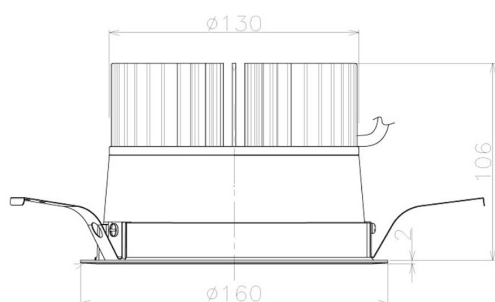

Item no. DD098-4560MB8530L

Series Name: Φ 150 Spark (Swallow Cone)

Installation	Recessed mount
Type	Φ 150 Spark (Swallow Cone)
Fixture wattage	44.3W
Beam angle	58 deg
Color Temp.	3000K
CRI	Ra>85
Luminous	4579 lm
Body	Die-cast aluminum alloy
Body finish	N/A
Trim finish	Black
Reflector finish	Mirror
IP Rate	IP20
Light source	COB module
Input Voltage	AC220~240V
Dimming Type	Non-Dimmable
Certificate	CE, CCC
Cut Hole	150mm

Height (Weight)	
65.3W	127 (1.4kg)
48.5W	127 (1.4kg)
44.3W	108 (1.2kg)
33.8W	108 (1.2kg)
30.3W	108 (1.2kg)
23.0W	78 (0.9kg)