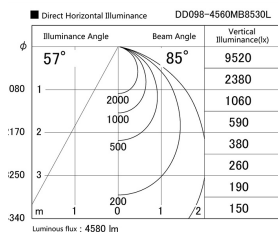

Item no. DD098-4560MB8530L

Series Name: Φ 150 Spark (Swallow Cone)

| | |
|------------------|-------------------------|
| Installation | Recessed mount |
| Type | |
| Fixture wattage | 44.3W |
| Beam angle | 58 deg |
| Color Temp. | 3000K |
| CRI | Ra>85 |
| Luminous | 4579 lm |
| Body | Die-cast aluminum alloy |
| Body finish | N/A |
| Trim finish | Black |
| Reflector finish | Mirror |
| IP Rate | IP20 |
| Light source | COB module |
| Input Voltage | AC220~240V |
| Dimming Type | Non-Dimmable |
| Certificate | CE, CCC |
| Cut Hole | 150mm |

| Height (Weight) | |
|-----------------|-------------|
| 65.3W | 127 (1.4kg) |
| 48.5W | 127 (1.4kg) |
| 44.3W | 108 (1.2kg) |
| 33.8W | 108 (1.2kg) |
| 30.3W | 108 (1.2kg) |
| 23.0W | 78 (0.9kg) |