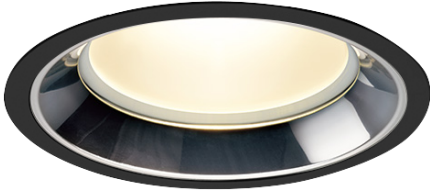

Item no. DD098-4560MB8535L

Series Name:  $\Phi$ 150 Spark (Swallow Cone)

Installation	Recessed mount
Type	$\Phi$ 150 Spark (Swallow Cone)
Fixture wattage	44.3W
Beam angle	58 deg
Color Temp.	3500K
CRI	Ra>85
Luminous	4671 lm
Body	Die-cast aluminum alloy
Body finish	N/A
Trim finish	Black
Reflector finish	Mirror
IP Rate	IP20
Light source	COB module
Input Voltage	AC220~240V
Dimming Type	Non-Dimmable
Certificate	CE, CCC
Cut Hole	150mm