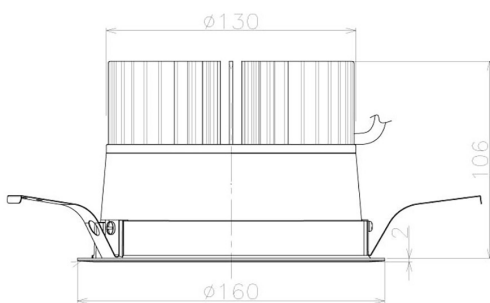

Item no. DD098-4560MB8535L

Series Name: Φ 150 Spark (Swallow Cone)

Installation	Recessed mount
Type	
Fixture wattage	44.3W
Beam angle	58 deg
Color Temp.	3500K
CRI	Ra>85
Luminous	4671 lm
Body	Die-cast aluminum alloy
Body finish	N/A
Trim finish	Black
Reflector finish	Mirror
IP Rate	IP20
Light source	COB module
Input Voltage	AC220~240V
Dimming Type	Non-Dimmable
Certificate	CE, CCC
Cut Hole	150mm

Height (Weight)	
65.3W	127 (1.4kg)
48.5W	127 (1.4kg)
44.3W	108 (1.2kg)
33.8W	108 (1.2kg)
30.3W	108 (1.2kg)
23.0W	78 (0.9kg)