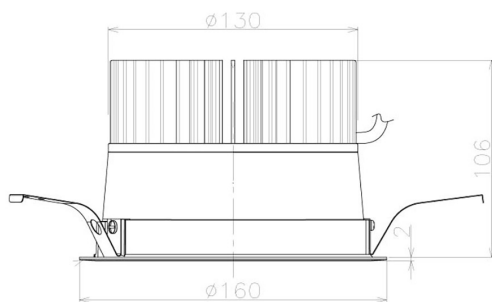

Item no. DD098-4560MB8535L

Series Name:  $\Phi$ 150 Spark (Swallow Cone)

Installation	Recessed mount
Type	$\Phi$ 150 Spark (Swallow Cone)
Fixture wattage	44.3W
Beam angle	58 deg
Color Temp.	3500K
CRI	Ra>85
Luminous	4671 lm
Body	Die-cast aluminum alloy
Body finish	N/A
Trim finish	Black
Reflector finish	Mirror
IP Rate	IP20
Light source	COB module
Input Voltage	AC220~240V
Dimming Type	Non-Dimmable
Certificate	CE, CCC
Cut Hole	150mm

Height (Weight)	
65.3W	127 (1.4kg)
48.5W	127 (1.4kg)
44.3W	108 (1.2kg)
33.8W	108 (1.2kg)
30.3W	108 (1.2kg)
23.0W	78 (0.9kg)