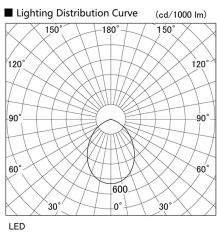

Item no. DD098-4560MB8535L

Series Name: Φ 150 Spark (Swallow Cone)

Installation	Recessed mount
Type	
Fixture wattage	44.3W
Beam angle	58 deg
Color Temp.	3500K
CRI	Ra>85
Luminous	4671 lm
Body	Die-cast aluminum alloy
Body finish	N/A
Trim finish	Black
Reflector finish	Mirror
IP Rate	IP20
Light source	COB module
Input Voltage	AC220~240V
Dimming Type	Non-Dimmable
Certificate	CE, CCC
Cut Hole	150mm

Height (Weight)	
65.3W	127 (1.4kg)
48.5W	127 (1.4kg)
44.3W	108 (1.2kg)
33.8W	108 (1.2kg)
30.3W	108 (1.2kg)
23.0W	78 (0.9kg)