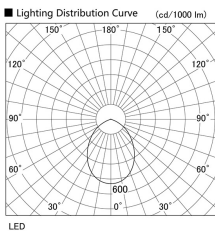

Item no. DD098-4560MB8535L

Series Name:  $\Phi$ 150 Spark (Swallow Cone)

Installation	Recessed mount
Type	$\Phi$ 150 Spark (Swallow Cone)
Fixture wattage	44.3W
Beam angle	58 deg
Color Temp.	3500K
CRI	Ra>85
Luminous	4671 lm
Body	Die-cast aluminum alloy
Body finish	N/A
Trim finish	Black
Reflector finish	Mirror
IP Rate	IP20
Light source	COB module
Input Voltage	AC220~240V
Dimming Type	Non-Dimmable
Certificate	CE, CCC
Cut Hole	150mm

Height (Weight)	
65.3W	127 (1.4kg)
48.5W	127 (1.4kg)
44.3W	108 (1.2kg)
33.8W	108 (1.2kg)
30.3W	108 (1.2kg)
23.0W	78 (0.9kg)