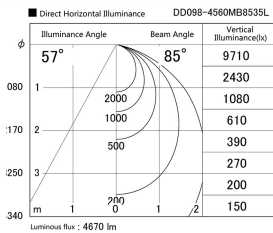

Item no. DD098-4560MB8535L

Series Name:  $\Phi$ 150 Spark (Swallow Cone)

Installation	Recessed mount
Type	$\Phi$ 150 Spark (Swallow Cone)
Fixture wattage	44.3W
Beam angle	58 deg
Color Temp.	3500K
CRI	Ra>85
Luminous	4671 lm
Body	Die-cast aluminum alloy
Body finish	N/A
Trim finish	Black
Reflector finish	Mirror
IP Rate	IP20
Light source	COB module
Input Voltage	AC220~240V
Dimming Type	Non-Dimmable
Certificate	CE, CCC
Cut Hole	150mm

Height (Weight)	
65.3W	127 (1.4kg)
48.5W	127 (1.4kg)
44.3W	108 (1.2kg)
33.8W	108 (1.2kg)
30.3W	108 (1.2kg)
23.0W	78 (0.9kg)