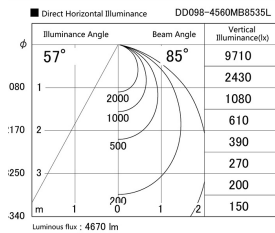

Item no. DD098-4560MB8535L

Series Name: Φ 150 Spark (Swallow Cone)

Installation	Recessed mount
Type	
Fixture wattage	44.3W
Beam angle	58 deg
Color Temp.	3500K
CRI	Ra>85
Luminous	4671 lm
Body	Die-cast aluminum alloy
Body finish	N/A
Trim finish	Black
Reflector finish	Mirror
IP Rate	IP20
Light source	COB module
Input Voltage	AC220~240V
Dimming Type	Non-Dimmable
Certificate	CE, CCC
Cut Hole	150mm

Height (Weight)	
65.3W	127 (1.4kg)
48.5W	127 (1.4kg)
44.3W	108 (1.2kg)
33.8W	108 (1.2kg)
30.3W	108 (1.2kg)
23.0W	78 (0.9kg)