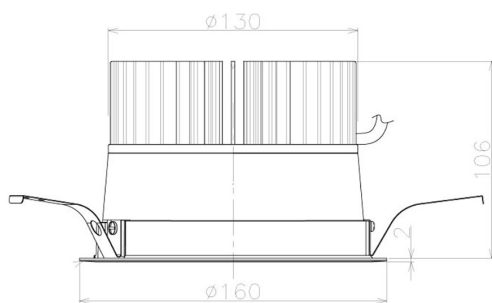

Item no. DD098-4560MB8540L

Series Name: Φ 150 Spark (Swallow Cone)

Installation	Recessed mount
Type	
Fixture wattage	44.3W
Beam angle	58 deg
Color Temp.	4000K
CRI	Ra>85
Luminous	4716 lm
Body	Die-cast aluminum alloy
Body finish	N/A
Trim finish	Black
Reflector finish	Mirror
IP Rate	IP20
Light source	COB module
Input Voltage	AC220~240V
Dimming Type	Non-Dimmable
Certificate	CE, CCC
Cut Hole	150mm

Height (Weight)	
65.3W	127 (1.4kg)
48.5W	127 (1.4kg)
44.3W	108 (1.2kg)
33.8W	108 (1.2kg)
30.3W	108 (1.2kg)
23.0W	78 (0.9kg)