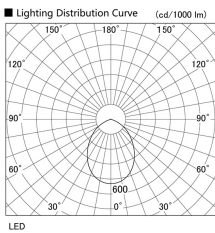

Item no. DD098-4560MB8540L

Series Name: Φ 150 Spark (Swallow Cone)

Installation	Recessed mount
Type	
Fixture wattage	44.3W
Beam angle	58 deg
Color Temp.	4000K
CRI	Ra>85
Luminous	4716 lm
Body	Die-cast aluminum alloy
Body finish	N/A
Trim finish	Black
Reflector finish	Mirror
IP Rate	IP20
Light source	COB module
Input Voltage	AC220~240V
Dimming Type	Non-Dimmable
Certificate	CE, CCC
Cut Hole	150mm

Height (Weight)	
65.3W	127 (1.4kg)
48.5W	127 (1.4kg)
44.3W	108 (1.2kg)
33.8W	108 (1.2kg)
30.3W	108 (1.2kg)
23.0W	78 (0.9kg)