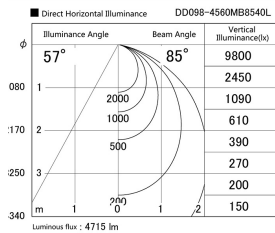

Item no. DD098-4560MB8540L

Series Name: Φ 150 Spark (Swallow Cone)

Installation	Recessed mount
Type	
Fixture wattage	44.3W
Beam angle	58 deg
Color Temp.	4000K
CRI	Ra>85
Luminous	4716 lm
Body	Die-cast aluminum alloy
Body finish	N/A
Trim finish	Black
Reflector finish	Mirror
IP Rate	IP20
Light source	COB module
Input Voltage	AC220~240V
Dimming Type	Non-Dimmable
Certificate	CE, CCC
Cut Hole	150mm

Height (Weight)	
65.3W	127 (1.4kg)
48.5W	127 (1.4kg)
44.3W	108 (1.2kg)
33.8W	108 (1.2kg)
30.3W	108 (1.2kg)
23.0W	78 (0.9kg)