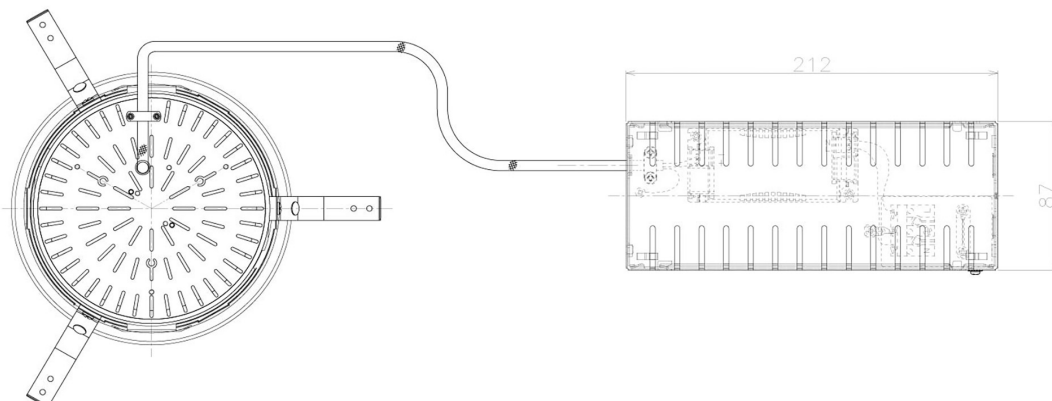

Item no. DD098-4560MB8540L

Series Name: Φ 150 Spark (Swallow Cone)

Installation	Recessed mount
Type	
Fixture wattage	44.3W
Beam angle	58 deg
Color Temp.	4000K
CRI	Ra>85
Luminous	4716 lm
Body	Die-cast aluminum alloy
Body finish	N/A
Trim finish	Black
Reflector finish	Mirror
IP Rate	IP20
Light source	COB module
Input Voltage	AC220~240V
Dimming Type	Non-Dimmable
Certificate	CE, CCC
Cut Hole	150mm

Height (Weight)	
65.3W	127 (1.4kg)
48.5W	127 (1.4kg)
44.3W	108 (1.2kg)
33.8W	108 (1.2kg)
30.3W	108 (1.2kg)
23.0W	78 (0.9kg)