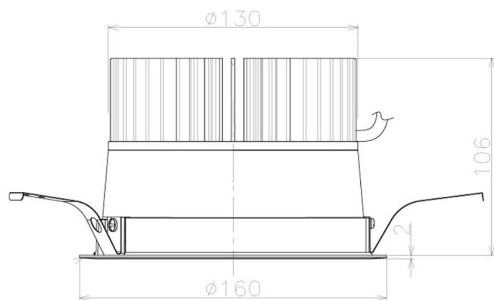

Item no. DD098-4560MB9027L

Series Name: Φ 150 Spark (Swallow Cone)

Installation	Recessed mount
Type	Φ 150 Spark (Swallow Cone)
Fixture wattage	44.3W
Beam angle	58 deg
Color Temp.	2700K
CRI	Ra>90
Luminous	3997 lm
Body	Die-cast aluminum alloy
Body finish	N/A
Trim finish	Black
Reflector finish	Mirror
IP Rate	IP20
Light source	COB module
Input Voltage	AC220~240V
Dimming Type	Non-Dimmable
Certificate	CE, CCC
Cut Hole	150mm

Height (Weight)	
65.3W	127 (1.4kg)
48.5W	127 (1.4kg)
44.3W	108 (1.2kg)
33.8W	108 (1.2kg)
30.3W	108 (1.2kg)
23.0W	78 (0.9kg)