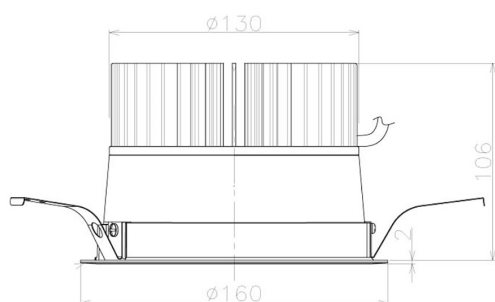

Item no. DD098-4560MB9027L

Series Name: Φ 150 Spark (Swallow Cone)

Installation	Recessed mount
Type	
Fixture wattage	44.3W
Beam angle	58 deg
Color Temp.	2700K
CRI	Ra>90
Luminous	3997 lm
Body	Die-cast aluminum alloy
Body finish	N/A
Trim finish	Black
Reflector finish	Mirror
IP Rate	IP20
Light source	COB module
Input Voltage	AC220~240V
Dimming Type	Non-Dimmable
Certificate	CE, CCC
Cut Hole	150mm

Height (Weight)	
65.3W	127 (1.4kg)
48.5W	127 (1.4kg)
44.3W	108 (1.2kg)
33.8W	108 (1.2kg)
30.3W	108 (1.2kg)
23.0W	78 (0.9kg)