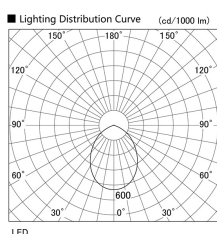

Item no. DD098-4560MB9027L

Series Name: Φ 150 Spark (Swallow Cone)

Installation	Recessed mount
Type	
Fixture wattage	44.3W
Beam angle	58 deg
Color Temp.	2700K
CRI	Ra>90
Luminous	3997 lm
Body	Die-cast aluminum alloy
Body finish	N/A
Trim finish	Black
Reflector finish	Mirror
IP Rate	IP20
Light source	COB module
Input Voltage	AC220~240V
Dimming Type	Non-Dimmable
Certificate	CE, CCC
Cut Hole	150mm

Height (Weight)	
65.3W	127 (1.4kg)
48.5W	127 (1.4kg)
44.3W	108 (1.2kg)
33.8W	108 (1.2kg)
30.3W	108 (1.2kg)
23.0W	78 (0.9kg)