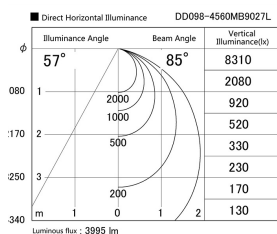

Item no. DD098-4560MB9027L

Series Name: Φ 150 Spark (Swallow Cone)

Installation	Recessed mount
Type	
Fixture wattage	44.3W
Beam angle	58 deg
Color Temp.	2700K
CRI	Ra>90
Luminous	3997 lm
Body	Die-cast aluminum alloy
Body finish	N/A
Trim finish	Black
Reflector finish	Mirror
IP Rate	IP20
Light source	COB module
Input Voltage	AC220~240V
Dimming Type	Non-Dimmable
Certificate	CE, CCC
Cut Hole	150mm

Height (Weight)	
65.3W	127 (1.4kg)
48.5W	127 (1.4kg)
44.3W	108 (1.2kg)
33.8W	108 (1.2kg)
30.3W	108 (1.2kg)
23.0W	78 (0.9kg)