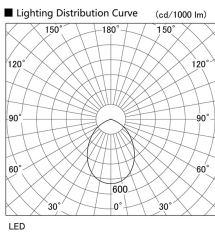

Item no. DD098-4560MB9027L

Series Name: Φ 150 Spark (Swallow Cone)

Installation	Recessed mount
Type	Φ 150 Spark (Swallow Cone)
Fixture wattage	44.3W
Beam angle	58 deg
Color Temp.	2700K
CRI	Ra>90
Luminous	3997 lm
Body	Die-cast aluminum alloy
Body finish	N/A
Trim finish	Black
Reflector finish	Mirror
IP Rate	IP20
Light source	COB module
Input Voltage	AC220~240V
Dimming Type	Non-Dimmable
Certificate	CE, CCC
Cut Hole	150mm

Height (Weight)	
65.3W	127 (1.4kg)
48.5W	127 (1.4kg)
44.3W	108 (1.2kg)
33.8W	108 (1.2kg)
30.3W	108 (1.2kg)
23.0W	78 (0.9kg)