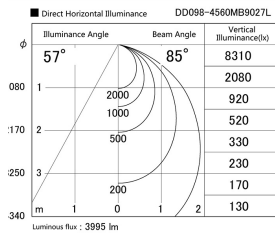

Item no. DD098-4560MB9027L

Series Name: Φ 150 Spark (Swallow Cone)

Installation	Recessed mount
Type	Φ 150 Spark (Swallow Cone)
Fixture wattage	44.3W
Beam angle	58 deg
Color Temp.	2700K
CRI	Ra>90
Luminous	3997 lm
Body	Die-cast aluminum alloy
Body finish	N/A
Trim finish	Black
Reflector finish	Mirror
IP Rate	IP20
Light source	COB module
Input Voltage	AC220~240V
Dimming Type	Non-Dimmable
Certificate	CE, CCC
Cut Hole	150mm

Height (Weight)	
65.3W	127 (1.4kg)
48.5W	127 (1.4kg)
44.3W	108 (1.2kg)
33.8W	108 (1.2kg)
30.3W	108 (1.2kg)
23.0W	78 (0.9kg)